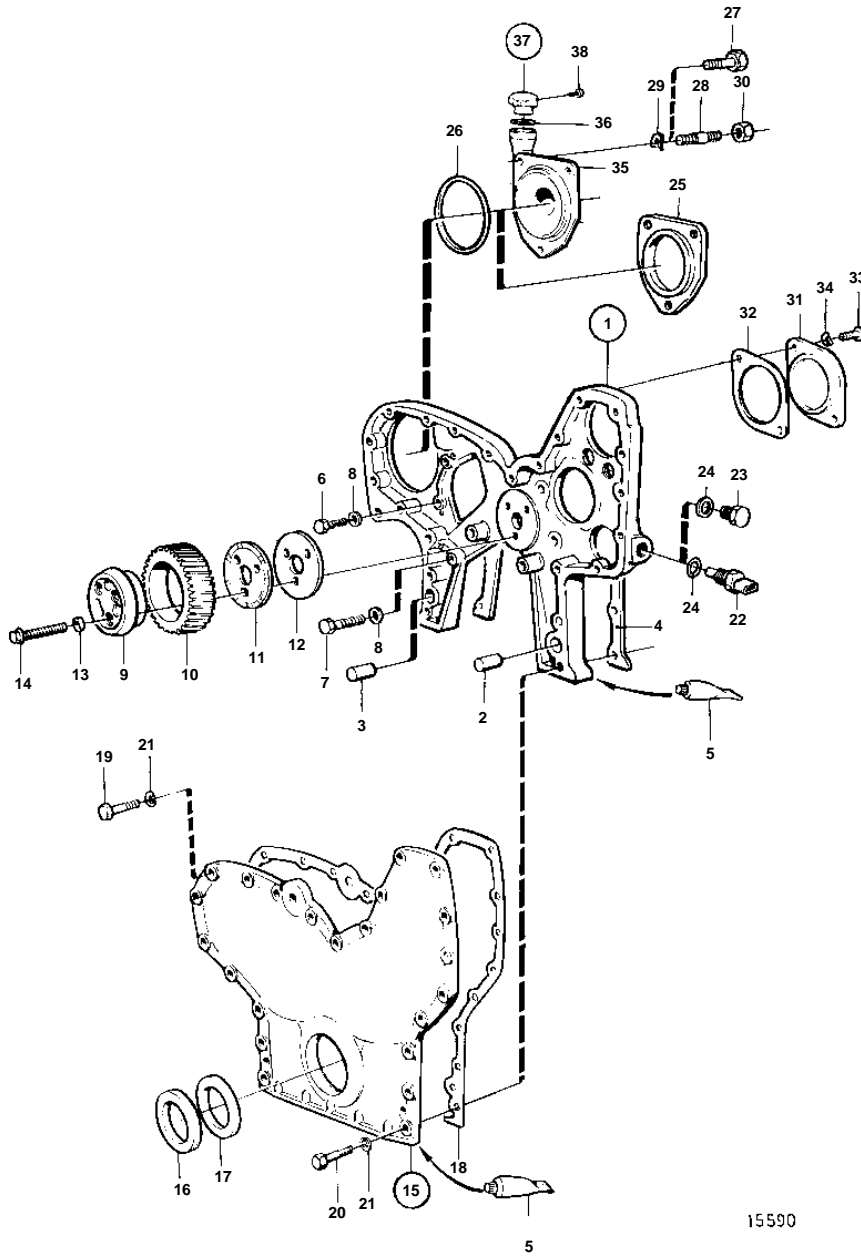

TD100G-87

15590

TD100G-87

REF	PART NO.	QTY	DESCRIPTION	SEE SEC.	NOTES
1	422622	1	Timing gear casing		
2	941510	1	• Pin		
3	941511	1	• Pin		
4	468557	1	Gasket		ALT
5	1161231	X	Sealant		304ml
	1161277	X	Sealant		10g
6	941939	4	Screw		L=29mm
7	955537	1	Screw		L=51mm
8	942336	5	Spring washer		
9	422766	1	Spindle		
10	467461	1	Drive		
			• Bulletin 45-01	45-01-EN	Timing Gears, 71, 100, 121
11	478951	1	Thrust washer		
12	467528	1	Bearing shield		
13	942180	3	Washer		
14	468738	3	Screw		
15	864622	1	Cover		
16	941666	1	• Felt ring		
17	424983	1	• Sealing ring		
18	422626	1	Gasket		ALT
19	940162	12	Screw		L=38mm
20	955541	8	Screw		L=76mm
21	942336	20	Spring washer		
22	3013297	1	Tachometer sensor		
23	943681	1	Plug		
24	949656	1	O-ring		
25	420178	1	Cover, air compr.		
26	975610	1	O-ring		
27	955576	3	Screw		ALT
28	953346	3	Stud		
29	941911	3	Spring washer		
30	955828	3	Nut		
31	420183	1	Cover, hydraulic pump		
32	862591	1	Gasket		
33	940115	2	Screw		
34	942336	2	Spring washer		
35	849197	1	Tube, oil filling		
36	1275379	1	Gasket		
37	421753	1	Oil filler cap		
38	955126	3	• Screw		