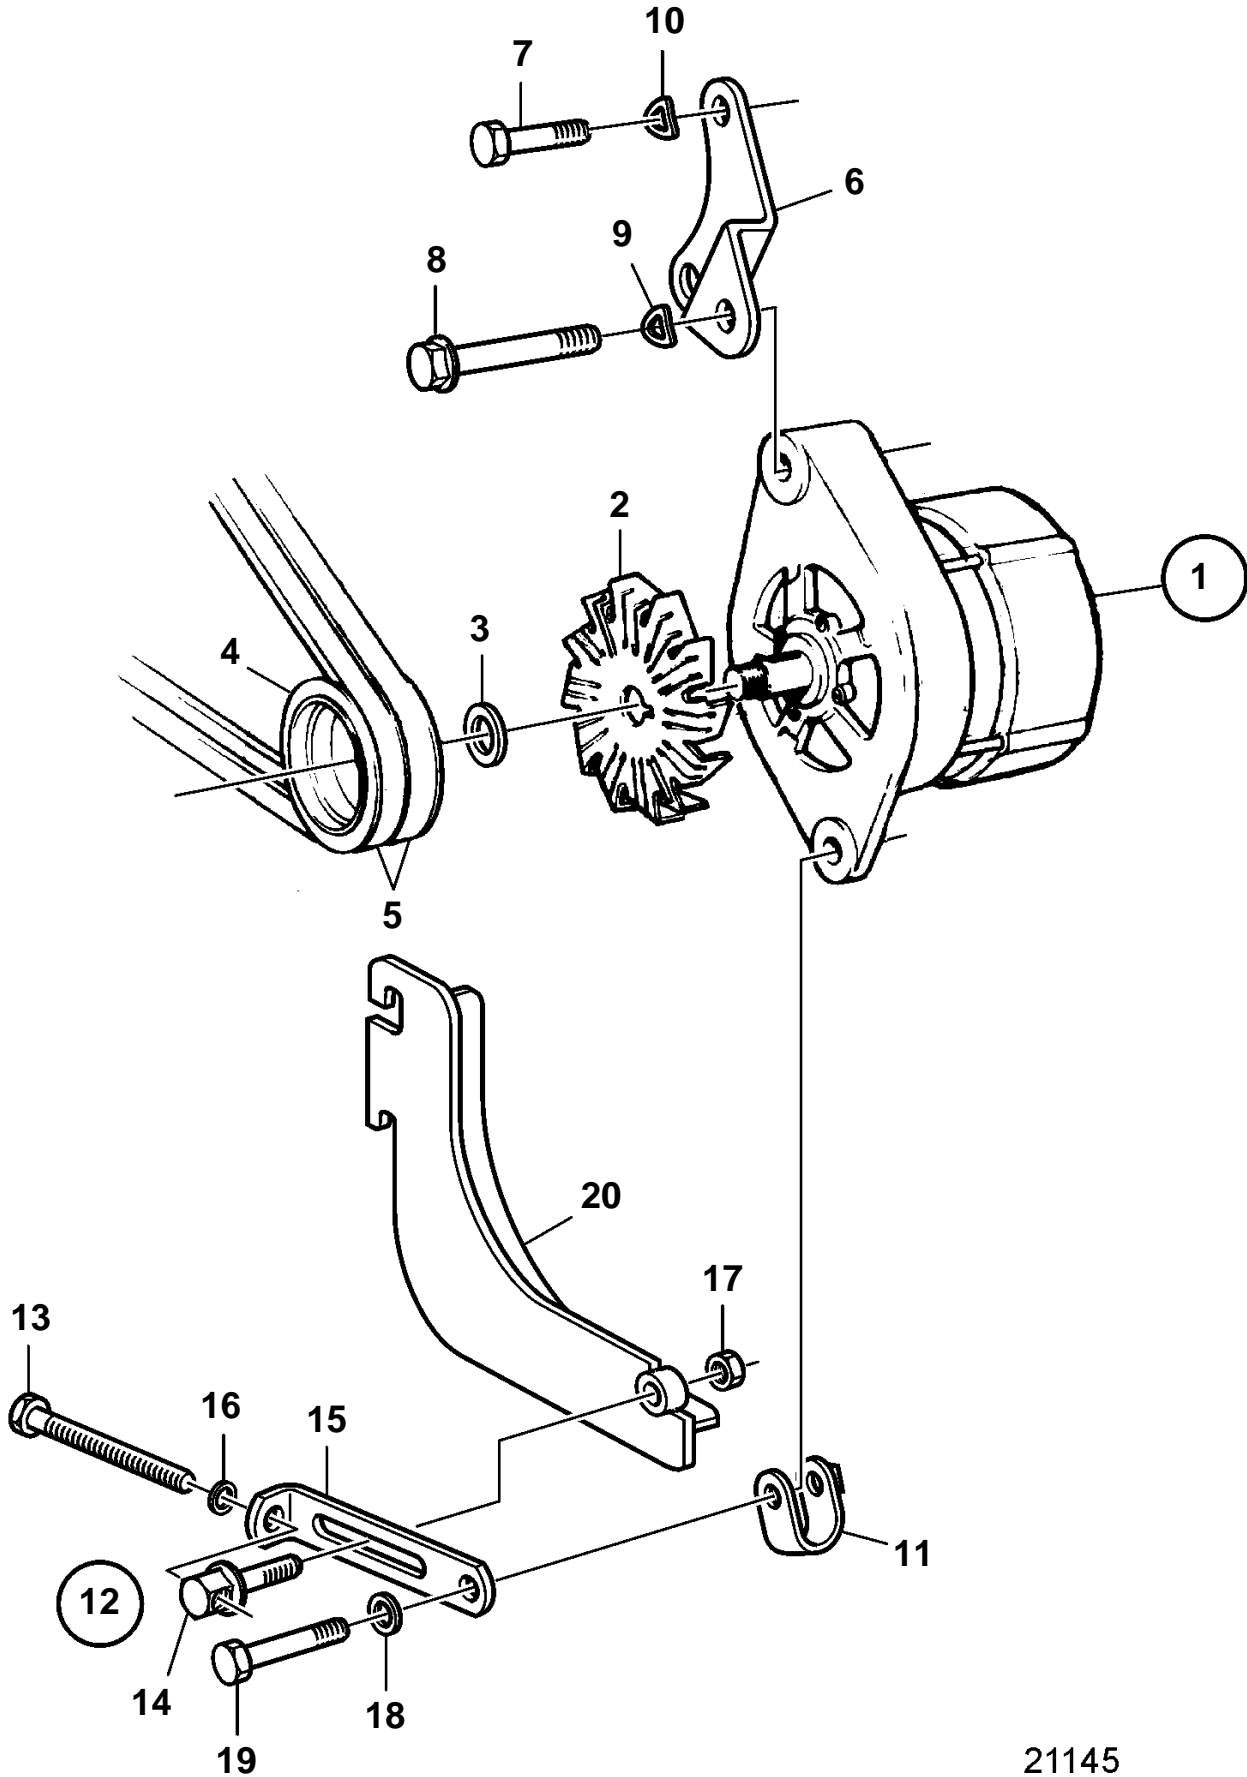

TAD1030V, TD100G-87, TD1030VE, TWD1031VE

21145

TAD1030V, TD100G-87, TD1030VE, TWD1031VE

REF	PART NO.	QTY	DESCRIPTION	SEE SEC.	NOTES
1	873757	1	Alternator · Comps. not spec.		28V 60A REPL BY 873771
	873771	1	Alternator		28V 60A, E.U=3803443
	3803443	1	Alternator,exch, exch		28V 60A, E.U=3803443
				7856	
	6779261	1	Alternator		28V 55A, REPL BY 1089861
				128	
	1089861		Alternator		28V 55A, E.U=3803393
	3803393		Alternator,exch, exch		
				7857	
	1089862	1	Alternator		28V 80A, E.U=3803394
	3803394	1	Alternator,exch, exch		28V 80A, E.U=3803394
				1719	
2	847707	1	Fan		
	1613241	1	Fan		FOR 1089861, 1089862
3	955900	1	Washer		FOR 1089861, 1089862
4	822573	1	Pulley		
5	978548	1	V-belt kit		
6	1082911	1	Support plate		
7	940162	2	Screw		
8	971005	1	Screw		
9	941911	1	Spring washer		
10	942336	2	Spring washer		
11	466734	1	Tensioning eyelet		FOR 873771
	466735	1	Tensioning eyelet		FOR 1089861, 1089862 (966797)
12	1676586	1	Tensioner		
13	977820	1	· Screw		
14	1675830	1	· Tensioning screw		
15		1	· Bracket		
16	191172	1	Washer		
17	971095	1	Nut		
18	942336	1	Spring washer		
19	955299	1	Screw		
20	3831161	1	Bracket		