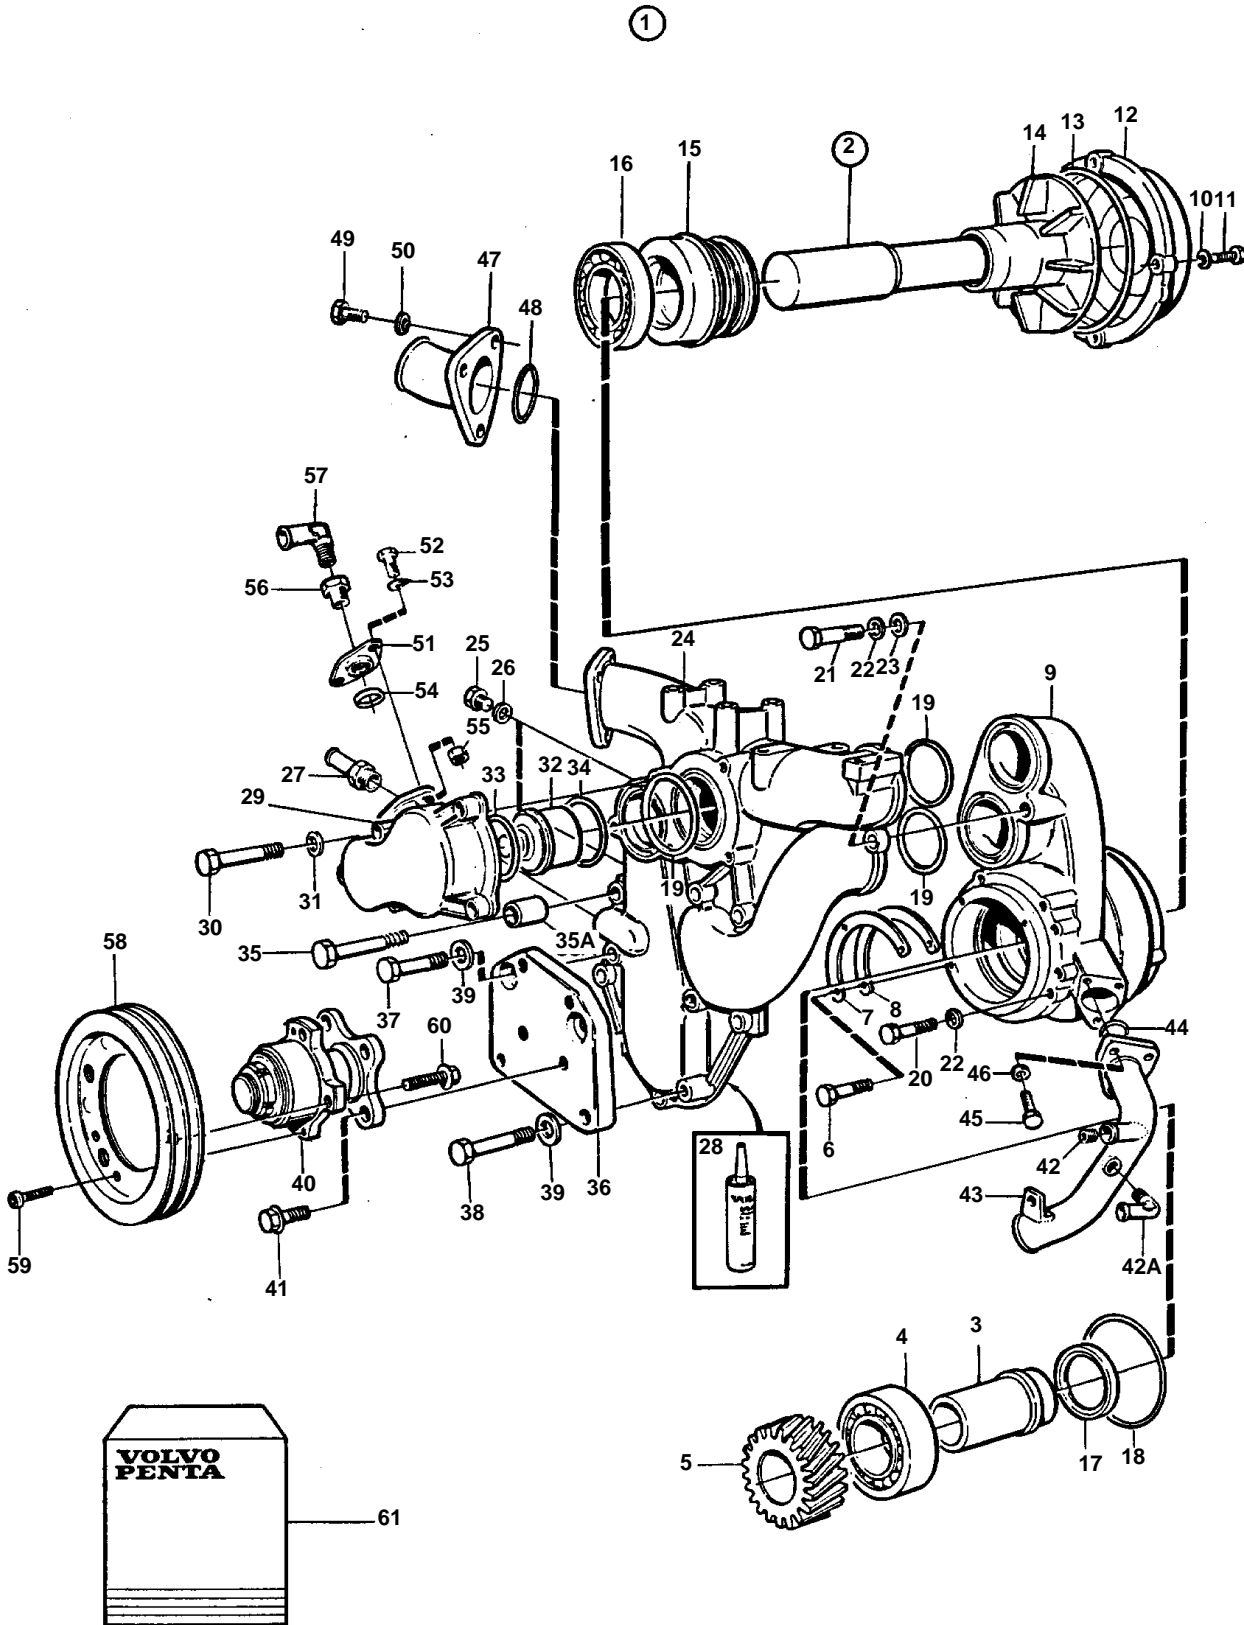

TAD1030V, TWD1031VE

15311

TAD1030V, TWD1031VE

| REF | PART NO. | QTY | DESCRIPTION | SEE SEC. | NOTES |
|-----|----------|-----|---------------------------------|----------|--|
| 1 | 1675945 | 1 | Water pump | | REPL BY 20431484 |
| | 20431484 | 1 | Circulation pump | | |
| | 3803537 | 1 | Circ. pump, exch, exch | | |
| 2 | 1675947 | 1 | • Shaft | | REPL BY 3184813, Replaced by shaft 3184813 and bearing 184831. |
| | 3184813 | 1 | • Shaft | | |
| 3 | | 1 | • • Bearing spindle | | Included in repair kit 276936 for water pump 20431484. |
| 4 | 181286 | 1 | • Ball bearing | | Included in repair kit 276936 for water pump 20431484. |
| 5 | 470265 | 1 | • Gear | | |
| | | | • Bulletin 45-01 | 45-01-EN | Timing Gears, 71, 100, 121 |
| 6 | 940100 | 3 | • Screw | | |
| 7 | 1545359 | 1 | • Lock washer | | Included in repair kit 276936 for water pump 20431484. |
| 8 | 1545358 | 1 | • Lock washer | | Included in repair kit 276936 for water pump 20431484. |
| 9 | | 1 | • Housing | | |
| 10 | 941906 | 4 | • Spring washer | | Included in repair kit 276936 for water pump 20431484. |
| 11 | 955513 | 4 | • Screw | | |
| 12 | 469418 | 1 | • Cover | | |
| 13 | 925262 | 1 | • O-ring | | Included in repair kit 276936 for water pump 20431484. |
| 14 | 1675944 | 1 | • Impeller | | Included in repair kit 276936 for water pump 20431484. |
| 15 | 1676561 | 1 | • Sealing ring | | Included in repair kit 276936 for water pump 20431484. |
| 16 | 184816 | 1 | • Ball bearing | | Included in repair kit 276814 for water pump 1675945. |
| | 184831 | 1 | • Ball bearing | | For shaft 3184813. |
| 17 | 978293 | 1 | • Sealing ring | | Included in repair kit 276936 for water pump 20431484. |
| 18 | 925257 | 1 | O-ring | | Included in repair kit 276936 for water pump 20431484. |
| 19 | 1664473 | 3 | O-ring | | Included in repair kit 276936 for water pump 20431484. |
| 20 | 955542 | 4 | Screw | | |
| 21 | 955535 | 1 | Screw | | |
| 22 | 942336 | 5 | Spring washer | | |
| 23 | 940097 | 1 | Washer | | |
| 24 | 8194543 | 1 | Thermostat housing | | |
| 25 | 960632 | 2 | Plug | | |
| 26 | 11998 | 2 | Gasket | | |
| 27 | 479974 | 1 | Nipple, Oil cooler | 3137 | |
| 28 | 1161231 | X | Sealant | | 304ml |
| | 1161277 | X | Sealant | | 10g |
| | 423351 | 1 | Gasket, paper | | ALT, Included in repair kit 276936 for water pump 20431484. |
| 29 | 422730 | 1 | Cover | | |
| 30 | 940186 | 5 | Screw | | |
| 31 | 941907 | 5 | Spring washer | | |
| 32 | 3839110 | 1 | Thermostat | | 75°C FOR TWD1031VE |
| | 8149186 | 1 | Thermostat | | 86°C FOR TAD1030V |
| 33 | 1544410 | 1 | Sealing ring | | Included in repair kit 276936 for water pump 20431484. |
| 34 | 1544710 | 1 | Sealing ring | | |
| 35 | 955537 | 6 | Screw | | L=51mm |
| | 940156 | 1 | Screw, cable attachment | | L=89mm |
| 35A | 820916 | 1 | Spacer sleeve, cable attachment | | L=38mm |
| 36 | 865592 | 1 | Bracket | | |
| 37 | 955544 | 2 | Screw | | L=102mm |
| 38 | 955537 | 2 | Screw | | L=51mm |
| 39 | 942336 | 4 | Spring washer | | |
| 40 | 1675786 | 1 | Hub | | |
| 41 | 965185 | 4 | Flange screw | | |
| 42 | 479977 | 1 | Plug | | |
| 42A | | 1 | Elbow nipple | 196 | |
| 43 | 866261 | 1 | Coolant pipe | | |
| 44 | 975673 | 1 | O-ring | | Included in repair kit 276936 for water pump 20431484. |
| 45 | 955525 | 3 | Screw | | |
| 46 | 941907 | 3 | Spring washer | | |
| 47 | 11031792 | 1 | Connection pipe | | |
| 48 | 925255 | 1 | O-ring | | |
| 49 | 940135 | 3 | Screw | | |
| 50 | 941907 | 3 | Spring washer | | |