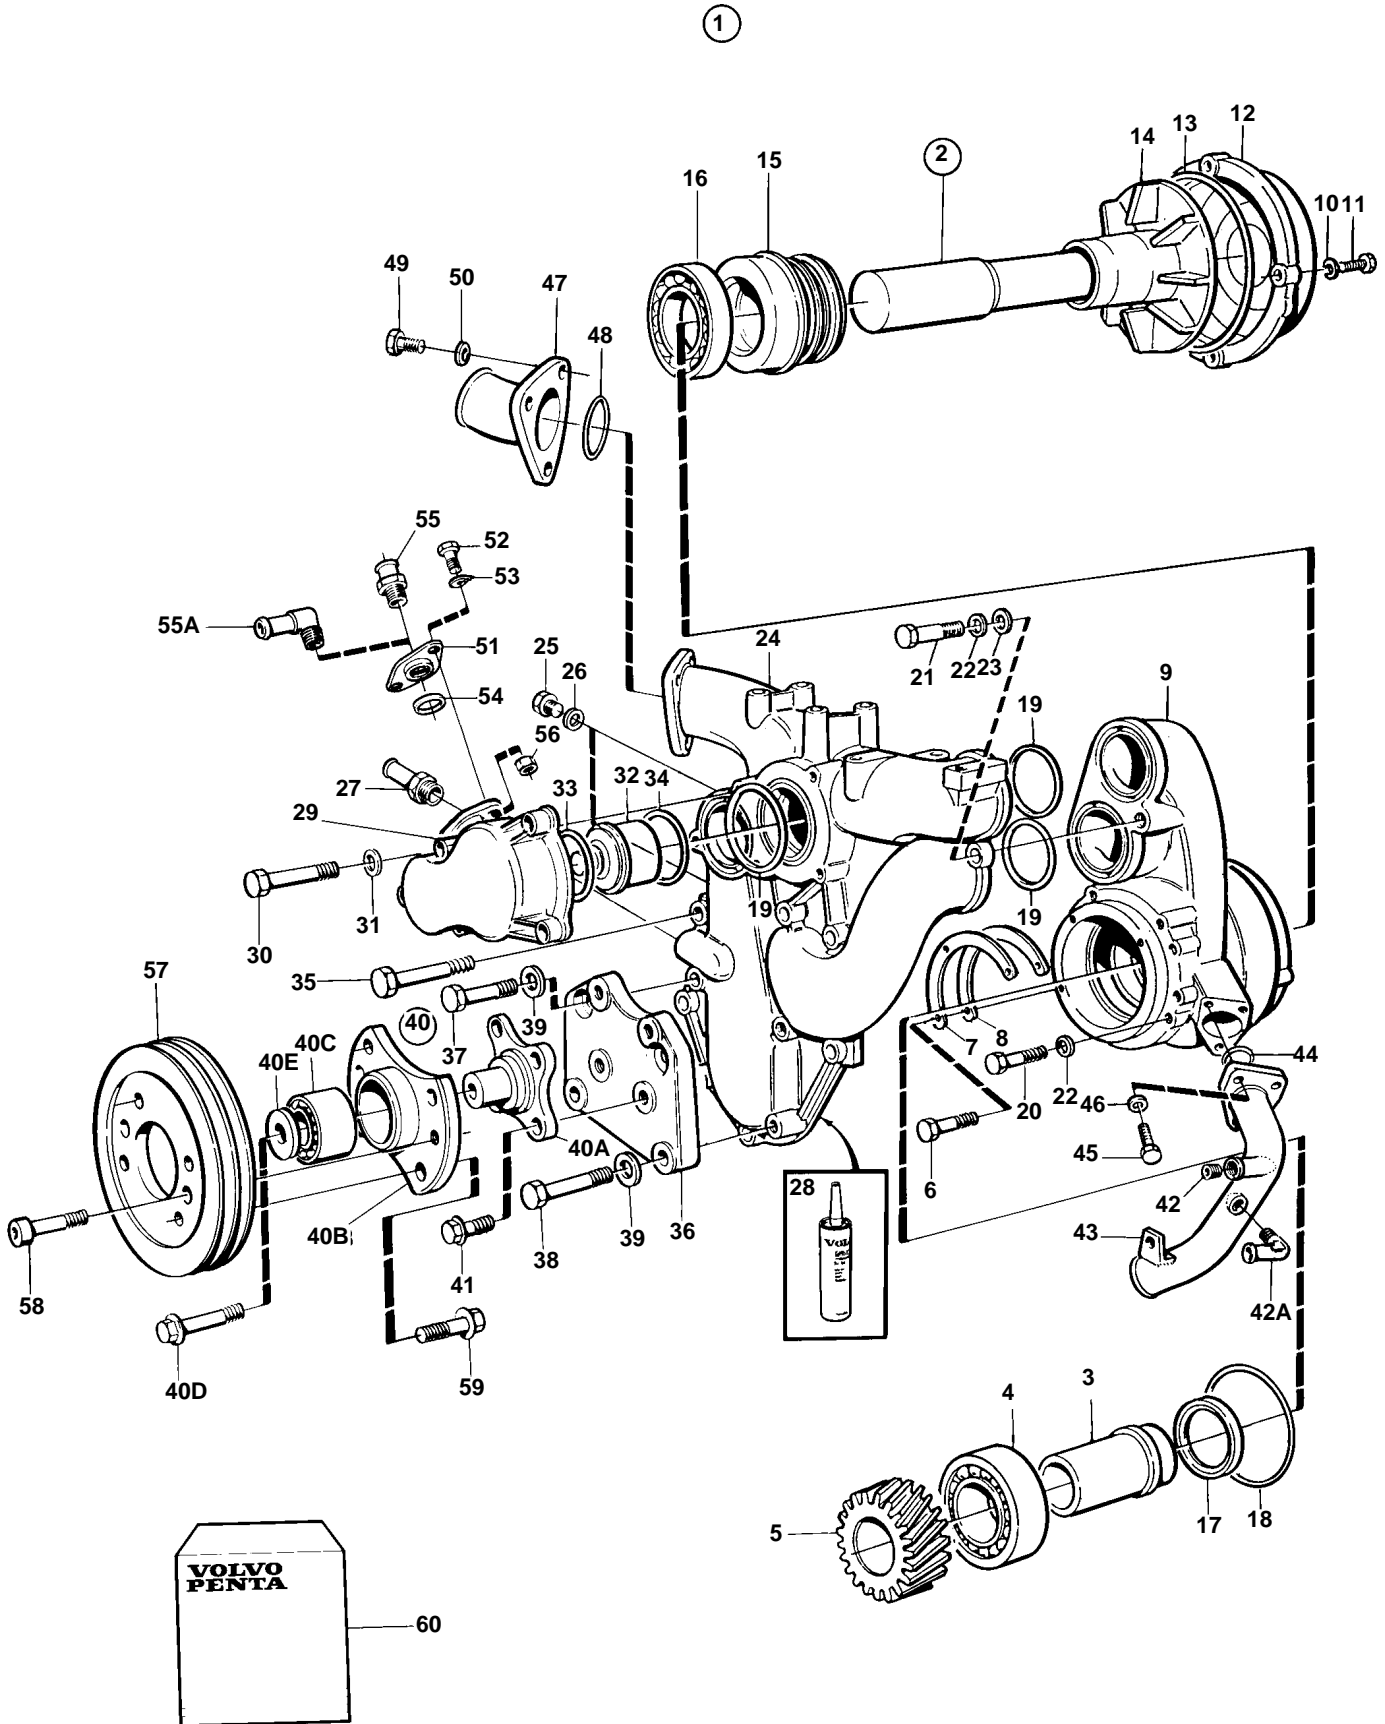

TD1030VE

**TD1030VE**

REF	PART NO.	QTY	DESCRIPTION	SEE SEC.	NOTES
1	1675945	1	Water pump		REPL BY 20431484
	20431484	1	Circulation pump		
	3803537	1	Circ. pump, exch, exch		
2	1675947	1	• Shaft		Included in repair kit 276814 for water pump 1675945., REPL BY 3184813
	3184813	1	• Shaft		
3		1	• • Bearing spindle		Included in repair kit 276814 for water pump 1675945.
4	181286	1	• Ball bearing		Included in repair kit 276814 for water pump 1675945.
5	470265	1	• Gear		
			• Bulletin 45-01	45-01-EN	Timing Gears, 71, 100, 121
6	940100	3	• Screw		
7	1545359	1	• Lock washer		Included in repair kit 276814 for water pump 1675945.
8	1545358	1	• Lock washer		Included in repair kit 276814 for water pump 1675945.
9		1	• Housing		
10	941906	4	• Spring washer		Included in repair kit 276814 for water pump 1675945.
11	955513	4	• Screw		
12	469418	1	• Cover		
13	925262	1	• O-ring		Included in repair kit 276814 for water pump 1675945.
14	1675944	1	• Impeller		Included in repair kit 276814 for water pump 1675945.
15	1676561	1	• Sealing ring		Included in repair kit 276814 for water pump 1675945.
16	184816	1	• Ball bearing		Included in repair kit 276814 for water pump 1675945.
	184831	1	• Ball bearing		For shaft 3184813.
17	978293	1	• Sealing ring		Included in repair kit 276814 for water pump 1675945.
18	925257	1	O-ring		Included in repair kit 276814 for water pump 1675945.
19	1664473	3	O-ring		Included in repair kit 276814 for water pump 1675945.
20	955542	4	Screw		
21	955535	1	Screw		
22	942336	5	Spring washer		
23	940097	1	Washer		
24	8194543	1	Thermostat housing		(865842)
25	960632	2	Plug		
26	947624	2	Gasket		
27	479974	1	Nipple, Oil cooler	3137	
28	1161231	X	Sealant		304ml
	1161277	X	Sealant		10g
	423351	1	Gasket, paper		ALT, Included in repair kit 276814 for water pump 1675945.
29	422730	1	Cover		
30	940186	5	Screw		
31	941907	5	Spring washer		
32	8149186	1	Thermostat		86°C
33	1544410	1	Sealing ring		Included in repair kit 276814 for water pump 1675945.
34	1544710	1	Sealing ring		
35	955537	6	Screw		L=51mm
36	422771	1	Bracket		
37	955544	2	Screw		L=102mm
38	955537	2	Screw		L=51mm
39	942336	4	Spring washer		
40	1675738	1	Fan hub		
40A		1	• Shaft		
40B		1	• Bearing housing		
40C	1675763	1	• Ball bearing		
40D	968234	1	• Flange screw		(976471)
40E		1	• Washer		10,5x42x6mm
41	965185	4	Flange screw		
42	479977	1	Plug		
42A		1	Elbow nipple	196	
43	866261	1	Coolant pipe		
44	975673	1	O-ring		Included in repair kit 276814 for water pump 1675945.
45	955525	3	Screw		
46	941907	3	Spring washer		
47	1545200	1	Tube		
48	975675	1	O-ring		Included in repair kit 276814 for water pump 1675945.
49	940135	3	Screw		