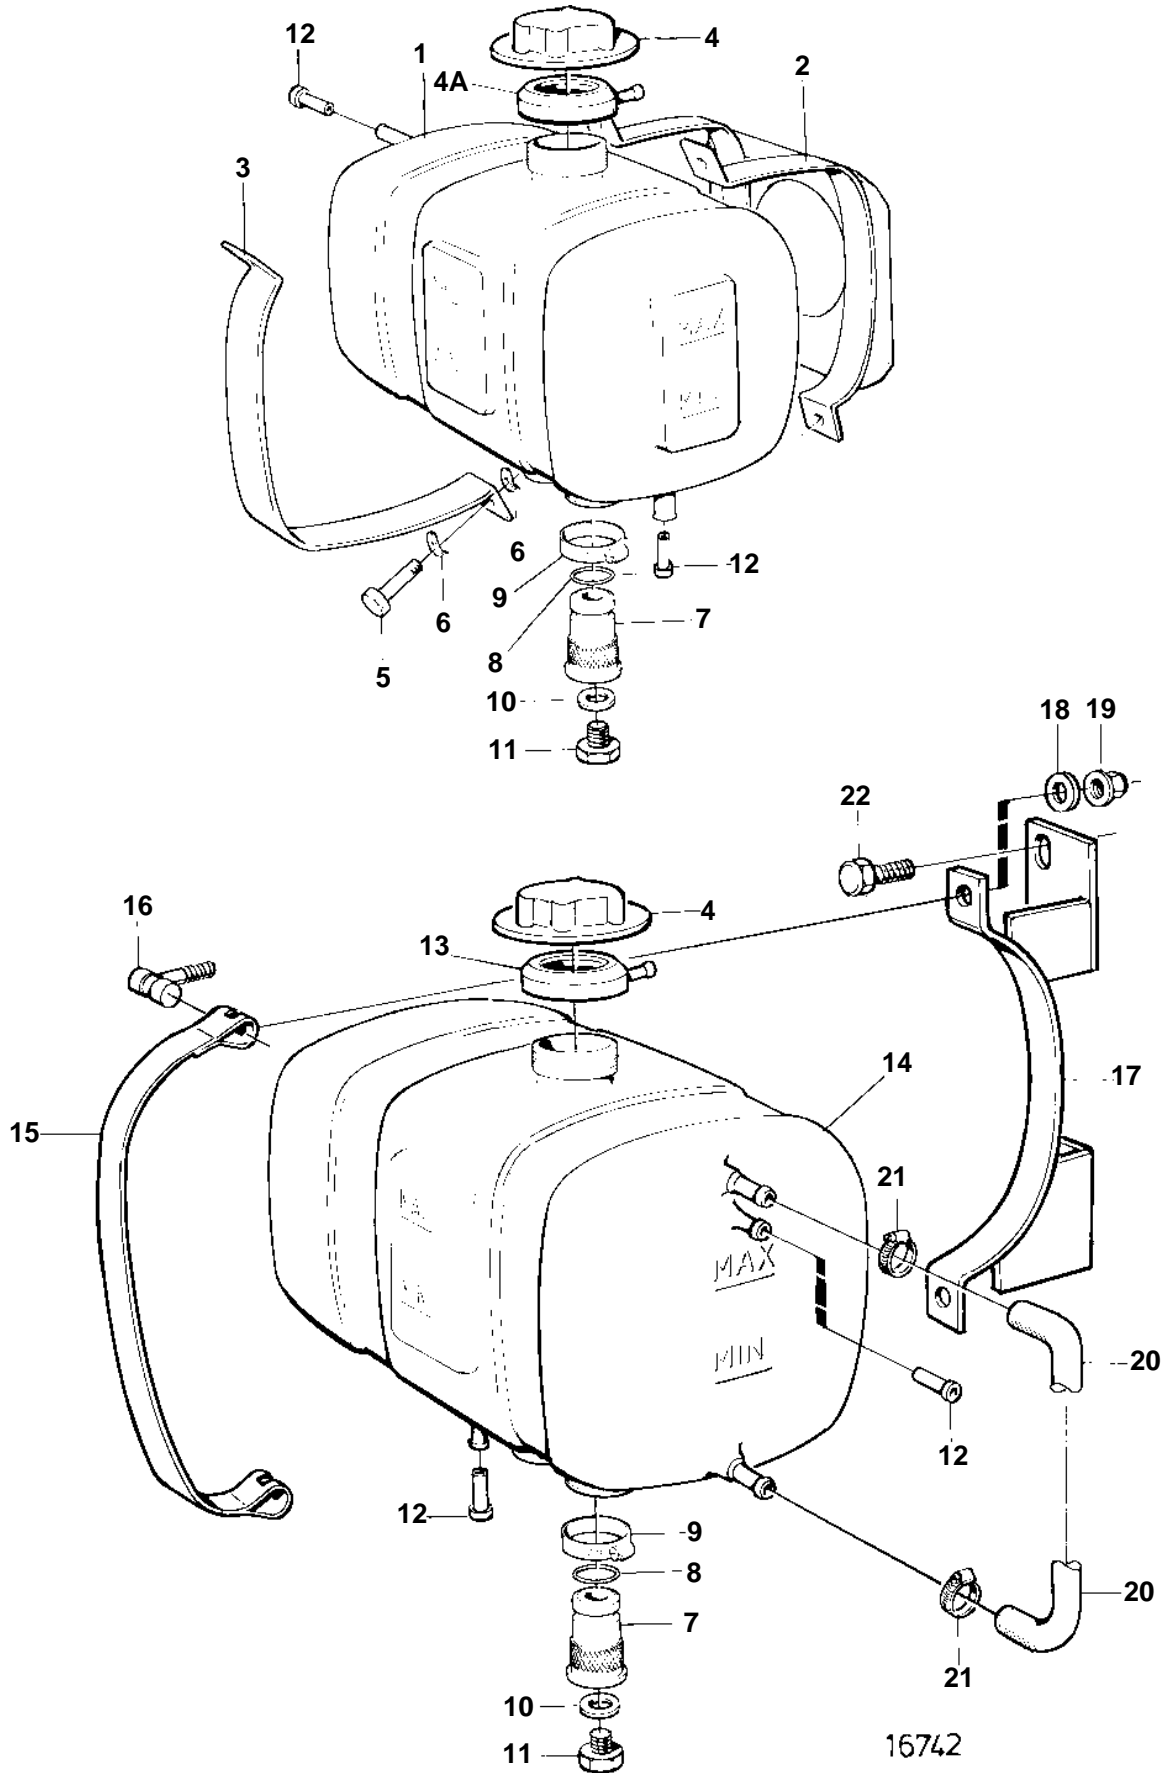

TD1030VE, TWD1031VE

TD1030VE, TWD1031VE

REF	PART NO.	QTY	DESCRIPTION	NOTES
1	4804536	1	Expansion tank	8L
2	4952322	1	Attaching plate	
3	4804283	2	Strip	
4	1542591	1	Cover	50kPa
4A	3828863	1	Rubber collar	(11110005)
5	955294	4	Screw	
6	941907	8	Spring washer	
7	11031743	1	Nipple	
8	960164	1	O-ring	
9	943473	1	Hose clamp	(926244)
10	11994	1	Gasket	
11	947660	1	Plug	
		1	Level indicator	SE GROUP 30
12	865754	2	Orifice sleeve	
13	3828863	1	Rubber collar	(11110005)
14	11033385	1	Expansion tank	12L
15	11075152	2	Tensioning band	
16	11025992	4	Pin	
17	865573	2	Bracket	
18	976944	4	Washer	
19	948645	4	Lock nut	
20	943366	X	Hose	L=300mm (13776)
21	943470	2	Hose clamp	
22	955294	4	Screw	M8x16mm