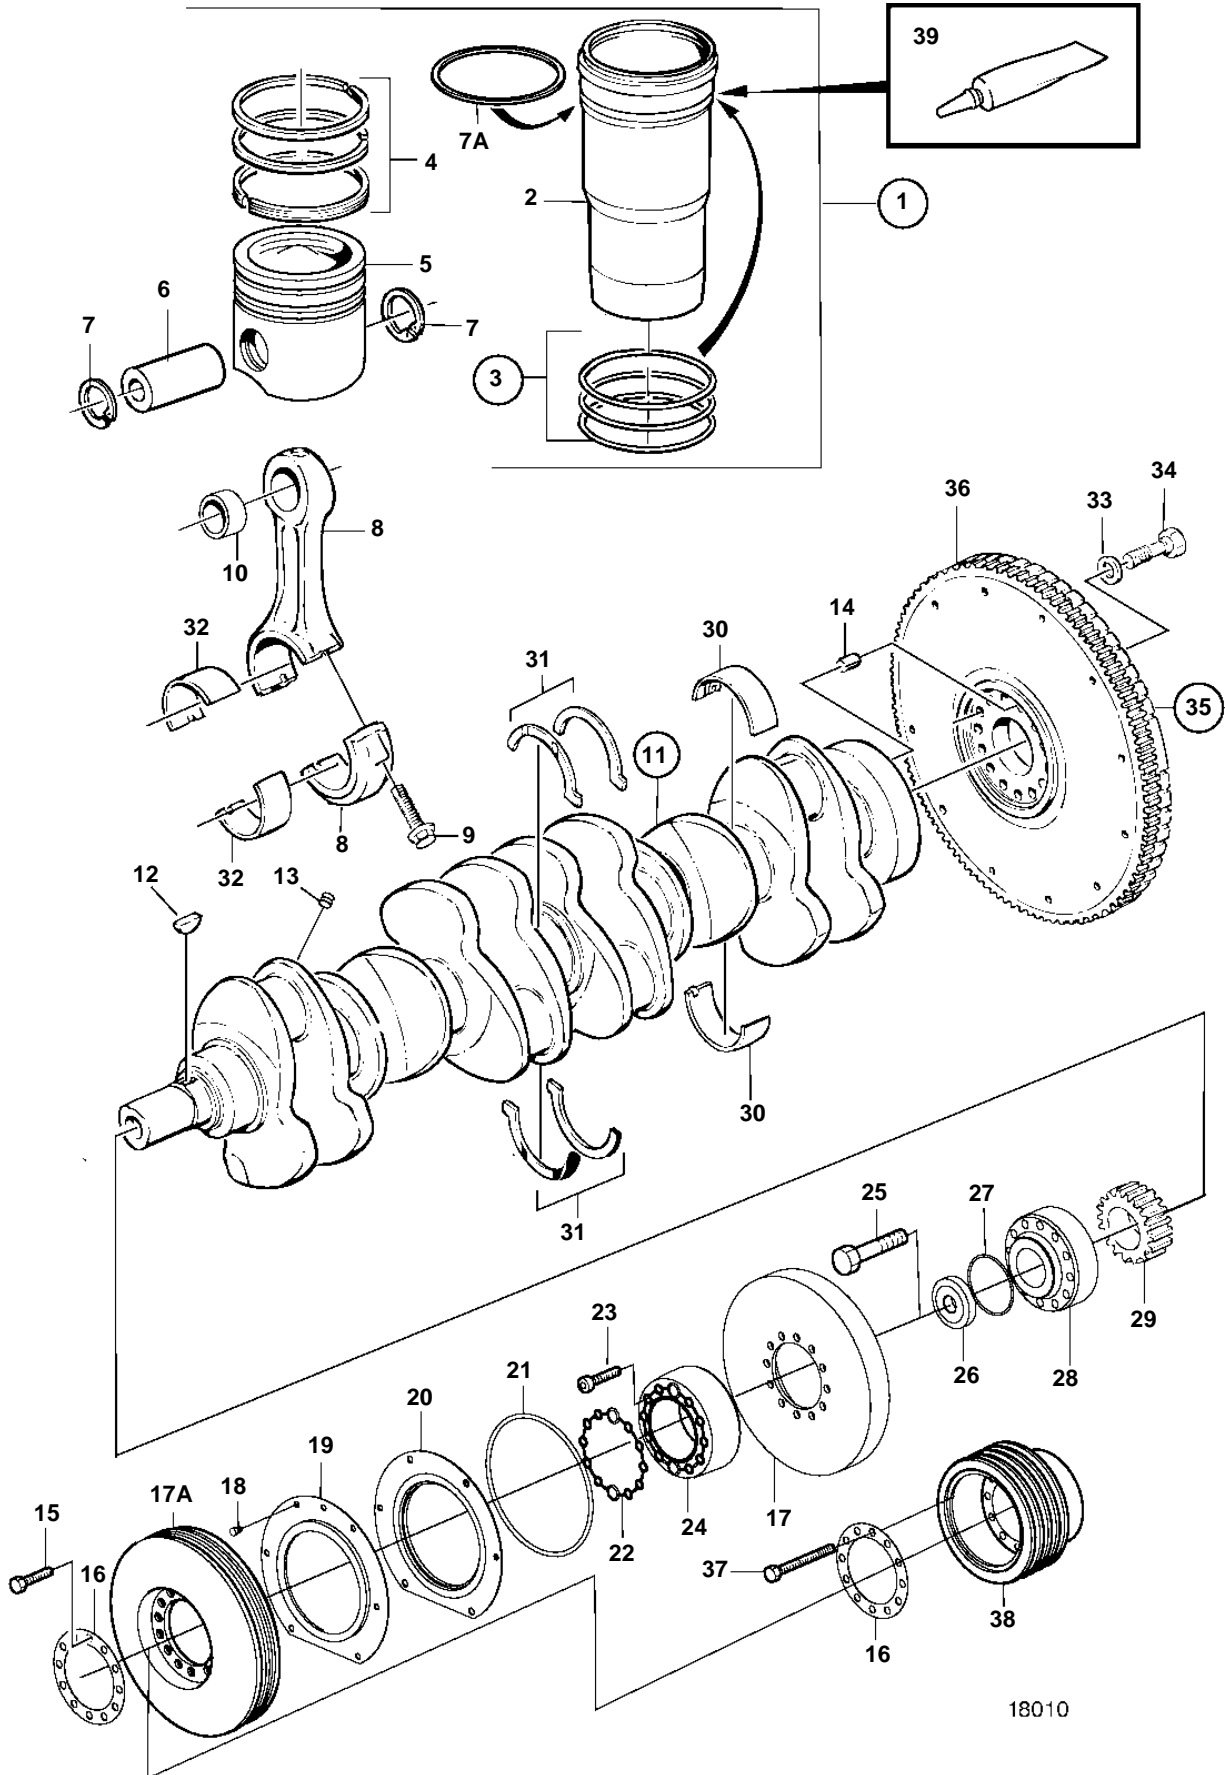

TAD1240GE

TAD1240GE

REF	PART NO.	QTY	DESCRIPTION	SEE SEC.	NOTES
1	3586771	6	Cylinder liner kit		
2		6	· Cylinder liner		
3	270950	6	· Sealing ring kit		
4	877572	6	· Piston ring kit		
5		6	· Piston		
6	3155115	6	· Piston pin		
7	914530	12	· Lock ring		
7A	1677591	6	Shim		TH=0,20mm
7	1677592	6	Shim		TH = 0,30mm
	1677593	6	Shim		TH = 0,50mm
8	3835339	6	Connecting rod		(3184823)
9	1543035	12	· Screw		
10	20381185	6	· Bushing		
11	3832928	1	Crankshaft		(1547468)
12	422253	1	· Woodruff key		
13	978130	6	· Plug		
14	950645	1	· Pin		
15	963254	10	Screw		
16	8193962	1	Washer		
17	8193930	1	Vibration damper		
17A	1549570	1	Vibration damper		
18	946440	6	Flange screw		
19	3827504	1	Dust cover		
20	3832863	1	Sealing ring		
21	3832906	1	O-ring		
22	3827530	1	Sealing ring		
23	974111	2	Allen head screw		
24	3826656	1	Companion flange		
25	1543316	1	Screw		
26	422124	1	Washer		
27	945512	1	O-ring		
28	1549407	1	Hub		
29	8170192	1	Gear		
30	276615	7	Main bearing kit		STD
			· Bulletin 46-19	46-19-EN	New Main Bearing Kits for 12L Engines
30		7	· Bearing shell, upper		MARKED 1547741
		7	· Bearing shell, lower		MARKED 1547739
	276616	7	Main bearing kit		U.S=0.25mm
			· Bulletin 46-19	46-19-EN	New Main Bearing Kits for 12L Engines
30		7	· Bearing shell, upper		MARKED 1677244
		7	· Bearing shell, lower		MARKED 1677264
	276617	7	Main bearing kit		U.S=0.50mm
			· Bulletin 46-19	46-19-EN	New Main Bearing Kits for 12L Engines
30		7	· Bearing shell, upper		MARKED 1677245
		7	· Bearing shell, lower		MARKED 1677265
	276618	7	Main bearing kit		U.S=0.75mm
			· Bulletin 46-19	46-19-EN	New Main Bearing Kits for 12L Engines
30		7	· Bearing shell, upper		MARKED 1677246
		7	· Bearing shell, lower		MARKED 1677266
	276619	7	Main bearing kit		U.S=1.00mm
			· Bulletin 46-19	46-19-EN	New Main Bearing Kits for 12L Engines
30		7	· Bearing shell, upper		MARKED 1677247
		7	· Bearing shell, lower		MARKED 1677267
		7	Main bearing kit		U.S=1.25mm
			· Bulletin 46-19	46-19-EN	New Main Bearing Kits for 12L Engines
30		7	· Bearing shell, upper		MARKED 1677248
		7	· Bearing shell, lower		MARKED 1677268
31	3093651	1	Thrust washer kit		STD
	3093652	1	Thrust washer kit		O.S=00,1mm
	3093653	1	Thrust washer kit		O.S=0,2mm
32	276134	6	Big end bearing kit		STD
	276135	6	Big end bearing kit		U.S=0.25mm
	276136	6	Big end bearing kit		U.S=0.50mm