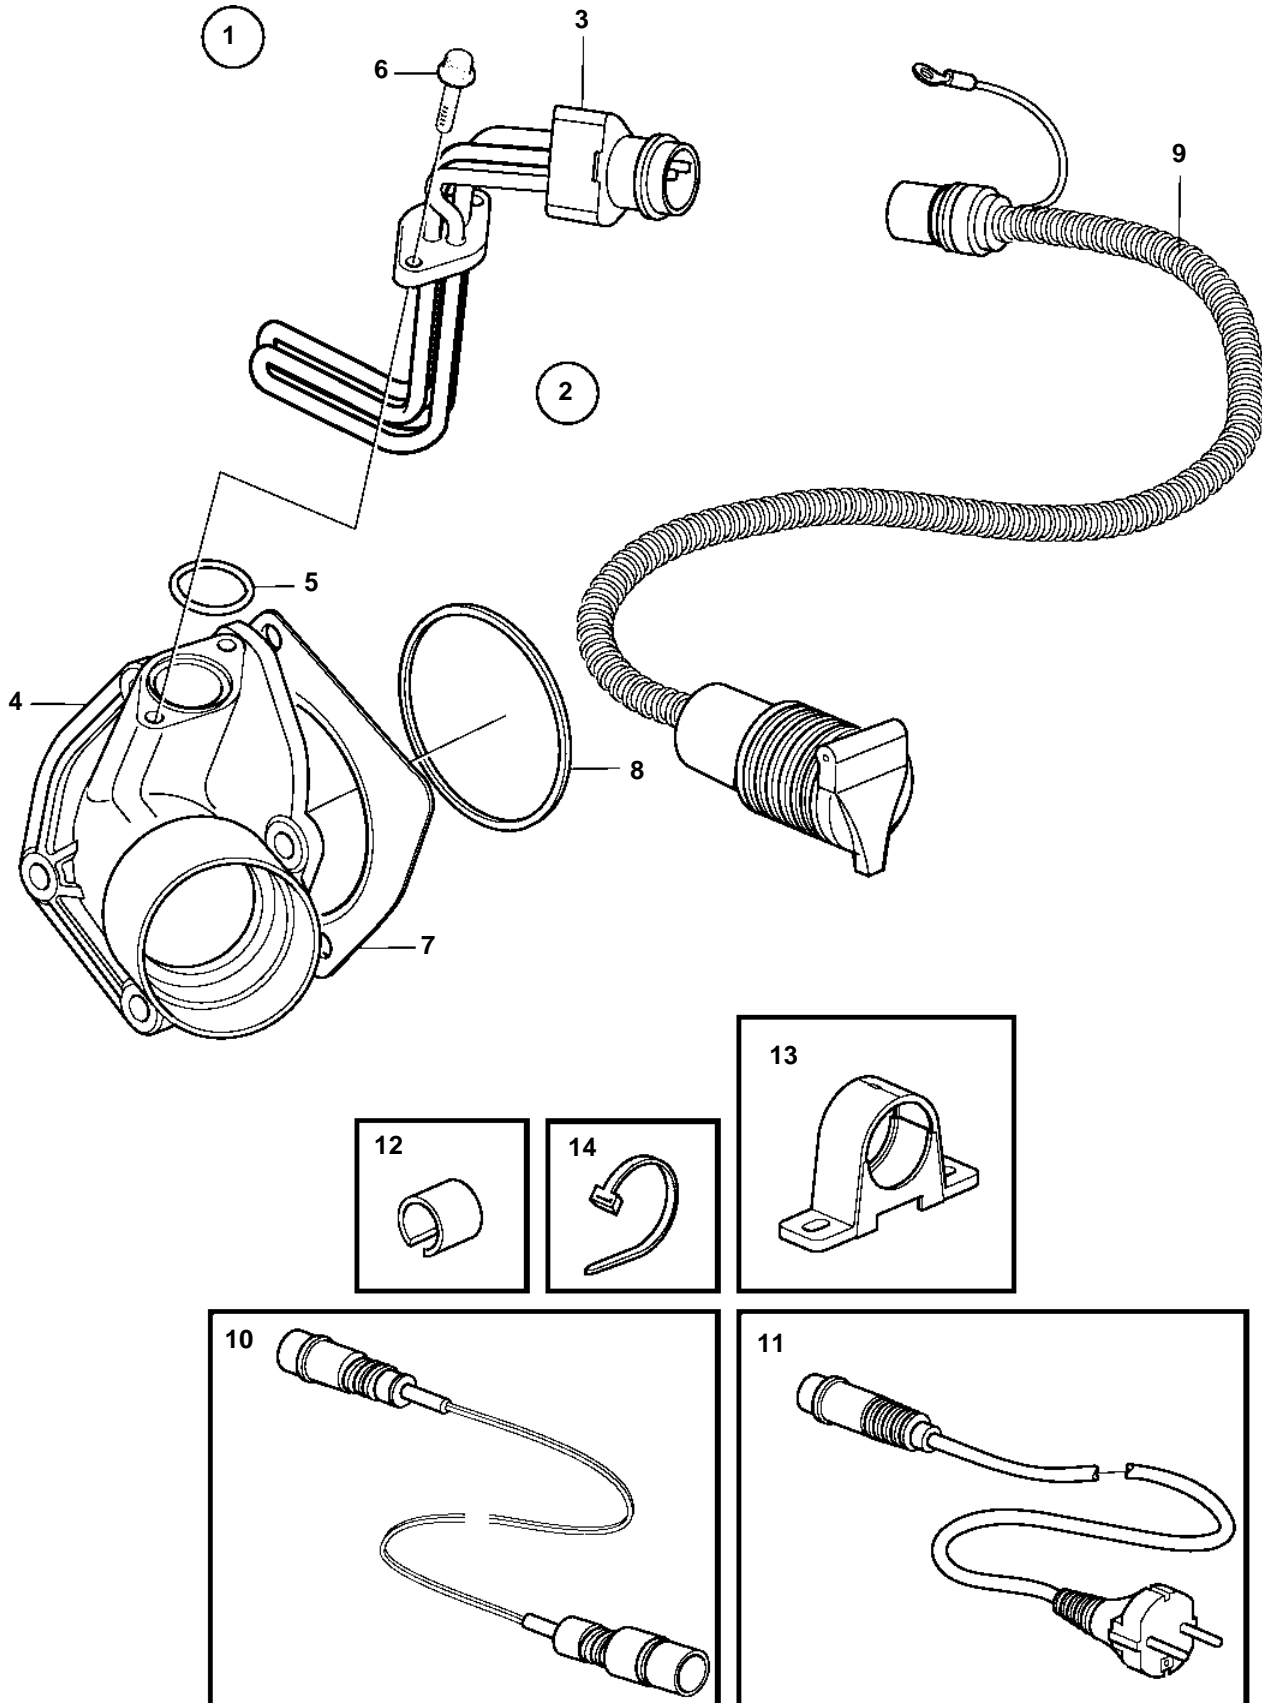

TAD1240GE, TAD1241GE, TAD1242GE

TAD1240GE, TAD1241GE, TAD1242GE

| REF | PART NO. | QTY | DESCRIPTION         | NOTES     |
|-----|----------|-----|---------------------|-----------|
| 1   | 3831171  | 1   | Engine heater, set  |           |
| 2   | 20460596 | 1   | · Engine heater     |           |
| 3   |          | 1   | · · Engine heater   |           |
| 4   |          | 1   | · · Connection pipe |           |
| 5   | 975664   | 1   | · · O-ring          |           |
| 6   | 946934   | 2   | · · Flange screw    |           |
| 7   | 8130185  | 1   | · Gasket            |           |
| 8   | 1547254  | 2   | · Sealing ring      |           |
| 9   | 3589627  | 1   | · Cable             | L=1,5m    |
| 10  | 8153710  | 1   | · Extension cable   | L=3,2m    |
| 11  | 3986351  | 1   | · Extension cable   |           |
| 12  | 20587131 | 2   | · Lock clamp        | (1088719) |
| 13  | 1079218  | 1   | · Retainer          |           |
| 14  | 948211   | X   | Strip clamp         |           |