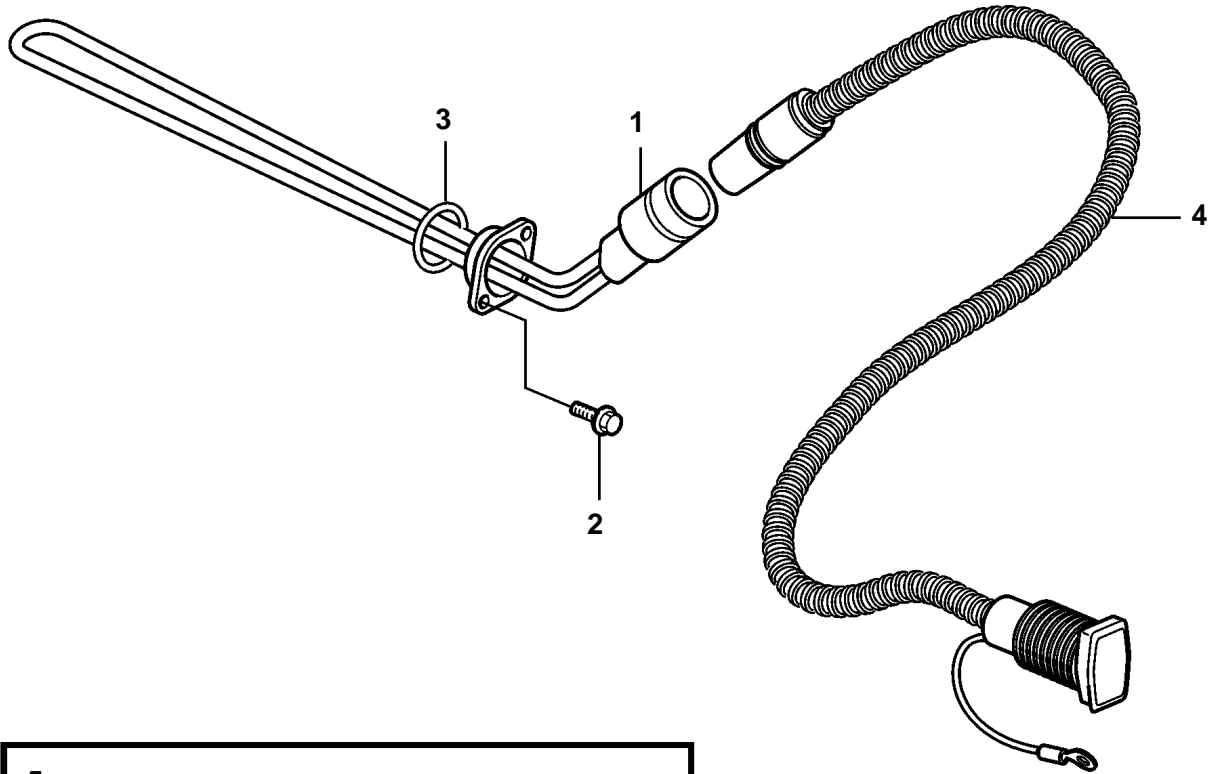

TAD1240GE, TAD1241GE, TAD1242GE

20486

TAD1240GE, TAD1241GE, TAD1242GE

REF	PART NO.	QTY	DESCRIPTION	NOTES
1	1676838	1	Engine heater	220-240V, 1500W
2	946934	2	Flange screw	
3	975664	1	O-ring	
4	3589627	1	Cable	
5	8153706	1	Cable	L=2,5m (1129295)
6	8153710	1	Extension cable	L=3,2m
7	3986351	1	Extension cable	L=5,0m
8	20587131	2	Lock clamp	(1088719)
9	1079218	1	Retainer	
10	948211	1	Strip clamp	