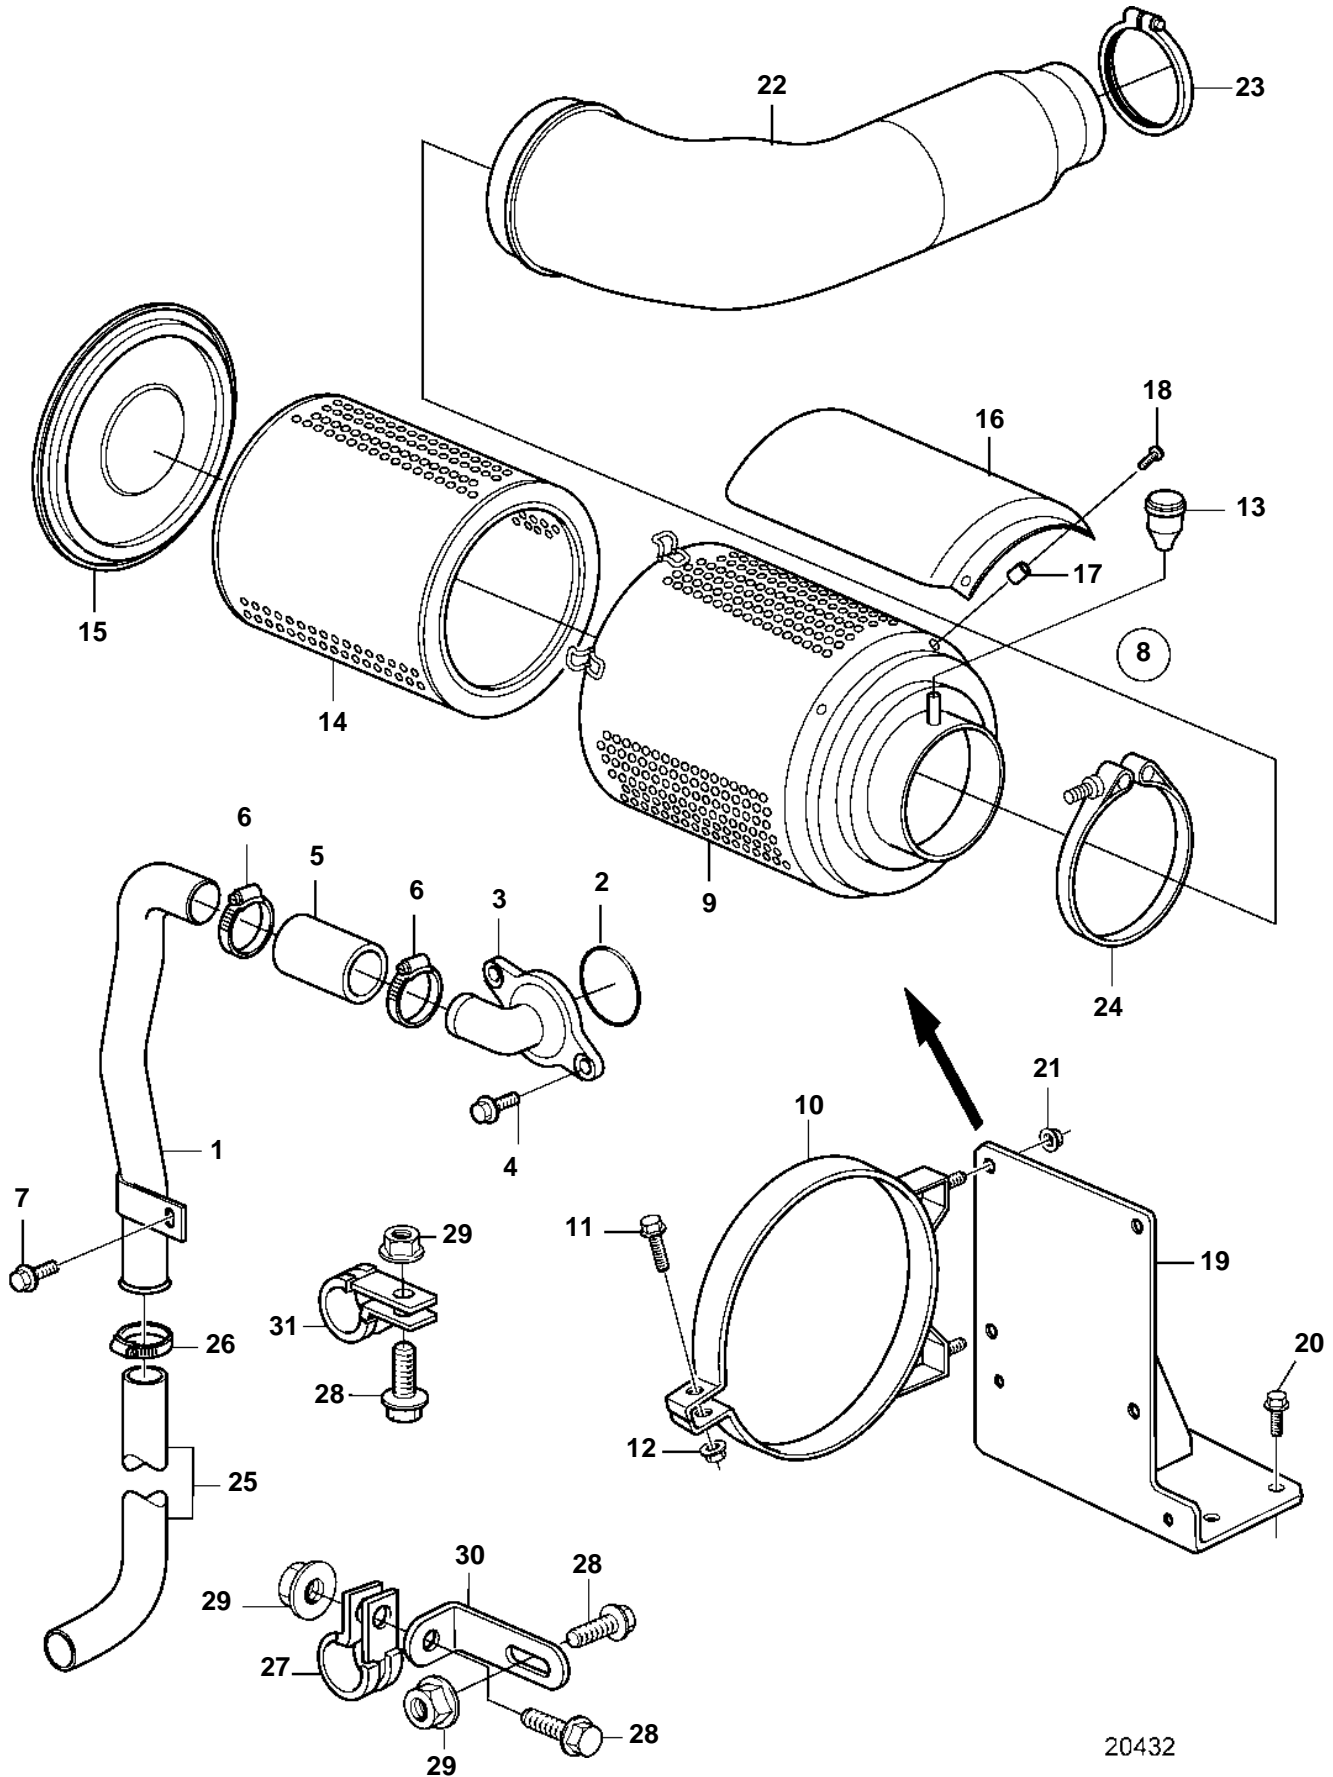

TAD1240GE, TAD1241GE, TAD1242GE

20432

TAD1240GE, TAD1241GE, TAD1242GE

REF	PART NO.	QTY	DESCRIPTION	NOTES
1	3808320	1	Breather pipe	
2	3165097	1	Sealing ring	
3	3827462	1	Hose connection	
4	945444	2	Flange screw	
5	942707	1	Rubber hose	
6	943476	2	Hose clamp	
7	946440	1	Flange screw	
8	3828448	1	Air filter kit	
9		1	· Filter housing	
10	3831143	2	· Tensioning band	
11		1	· · Screw	
12		1	· · Nut	
13	3828765	1	· Pressure drop indica	
14	3827643	1	· Air filter insert	
15		1	· Cover	
16	3830971	1	Rain cap	
17	930760	4	Rivet nut	
18	947542	4	Screw	
19	3826670	1	Bracket	
20	946472	4	Screw	
21	971098	4	Flange lock nut	
22	3826671	1	Connection pipe	
23	20435760	1	Clamp	
24	1674223	1	Hose clamp	
25	942707	X	Rubber hose	For engines with thrust type fan., L=900mm
26	943476	1	Hose clamp	For engines with thrust type fan.
27	952642	1	Clamp	For engines with thrust type fan.
28	947542	3	Screw	For engines with thrust type fan.
29	949278	3	Lock nut	For engines with thrust type fan.
30	965562	1	Bracket	For engines with thrust type fan. Mounted in frame.
31	952642	1	Clamp	For engines with thrust type fan. Mounted in frame.