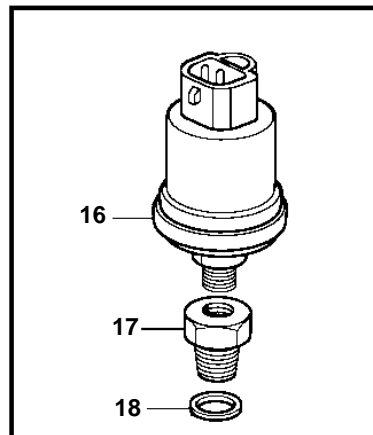

TAD1240GE, TAD1241GE, TAD1242GE

18128

TAD1240GE, TAD1241GE, TAD1242GE

REF	PART NO.	QTY	DESCRIPTION	SEE SEC.	NOTES
1	20508011	1	Tachometer sensor		(20374282)
2	974673	1	· O-ring		
3	940326	1	Screw		
4	20706889	1	Sender		Turbo pressure and charge air temp sensor.
5	975632	1	· O-ring		
6	946934	2	Flange screw		
7	20576614	1	Temperature sensor, coolant water temp.		
8	949656	1	· O-ring		
9	946440	1	Flange screw		
10	1077574	1	Sender, oil pressure/temperature		
11	968559	1	· O-ring		
12	20424056	1	Fuel press regulator		
13	947622	1	Gasket		
14	862154	1	Temperature sensor, coolant water		
	862627	1	Temperature sensor, oil		
15	11998	2	Gasket		
15A	3832778	1	Reduction nipple		
16	866835	1	Pressure sensor		
			· Bulletin P-38-6-1	P-38-6-1-EN	Vibration Damping Kit
17	421528	1	Reduction nipple, oil		
18	11996	1	Gasket		
19	948211	X	Strip clamp		
20	862251	1	Tachometer sensor		
21	948884	1	Washer		
22	8140024	1	Level sensor		