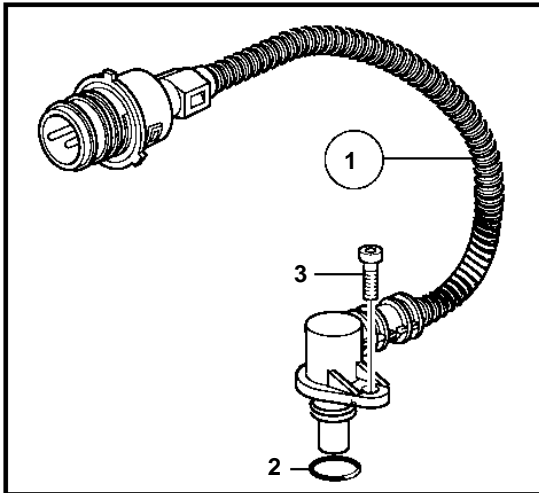

TAD1240GE, TAD1241GE, TAD1242GE

18128

TAD1240GE, TAD1241GE, TAD1242GE

REF	PART NO.	QTY	DESCRIPTION	SEE SEC.	NOTES
1	20508011	1	Tachometer sensor		(20374282)
2	974673	1	· O-ring		
3	940326	1	Screw		
4	20706889	1	Sender		Turbo pressure and charge air temp sensor.
5	975632	1	· O-ring		
6	946934	2	Flange screw		
7	20576614	1	Temperature sensor, coolant water temp.		
8	949656	1	· O-ring		
9	946440	1	Flange screw		
10	1077574	1	Sender, oil pressure/temperature		
11	968559	1	· O-ring		
12	20424056	1	Fuel press regulator		
13	947622	1	Gasket		
14	862154	1	Temperature sensor, coolant water		
	862627	1	Temperature sensor, oil		
15	11998	2	Gasket		
15A	3832778	1	Reduction nipple		
16	866835	1	Pressure sensor		
			· Bulletin P-38-6-1	P-38-6-1-EN	Vibration Damping Kit
17	421528	1	Reduction nipple, oil		
18	11996	1	Gasket		
19	948211	X	Strip clamp		
20	862251	1	Tachometer sensor		
21	948884	1	Washer		
22	8140024	1	Level sensor		