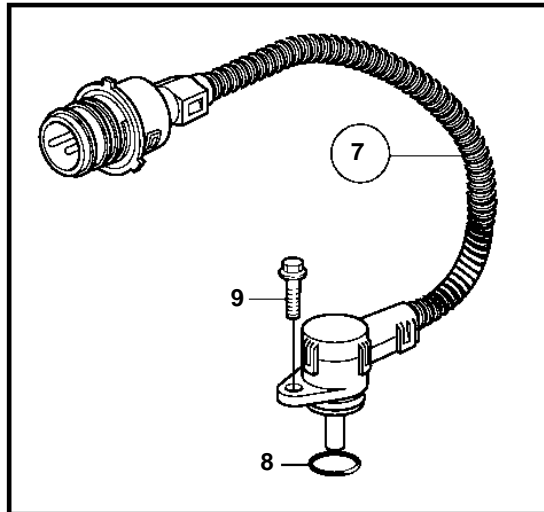

TAD1240GE, TAD1241GE, TAD1242GE

18128

TAD1240GE, TAD1241GE, TAD1242GE

REF	PART NO.	QTY	DESCRIPTION	SEE SEC.	NOTES
1	20508011	1	Tachometer sensor		(20374282)
2	974673	1	· O-ring		
3	940326	1	Screw		
4	20706889	1	Sender		Turbo pressure and charge air temp sensor.
5	975632	1	· O-ring		
6	946934	2	Flange screw		
7	20576614	1	Temperature sensor, coolant water temp.		
8	949656	1	· O-ring		
9	946440	1	Flange screw		
10	1077574	1	Sender, oil pressure/temperature		
11	968559	1	· O-ring		
12	20424056	1	Fuel press regulator		
13	947622	1	Gasket		
14	862154	1	Temperature sensor, coolant water		
	862627	1	Temperature sensor, oil		
15	11998	2	Gasket		
15A	3832778	1	Reduction nipple		
16	866835	1	Pressure sensor		
			· Bulletin P-38-6-1	P-38-6-1-EN	Vibration Damping Kit
17	421528	1	Reduction nipple, oil		
18	11996	1	Gasket		
19	948211	X	Strip clamp		
20	862251	1	Tachometer sensor		
21	948884	1	Washer		
22	8140024	1	Level sensor		