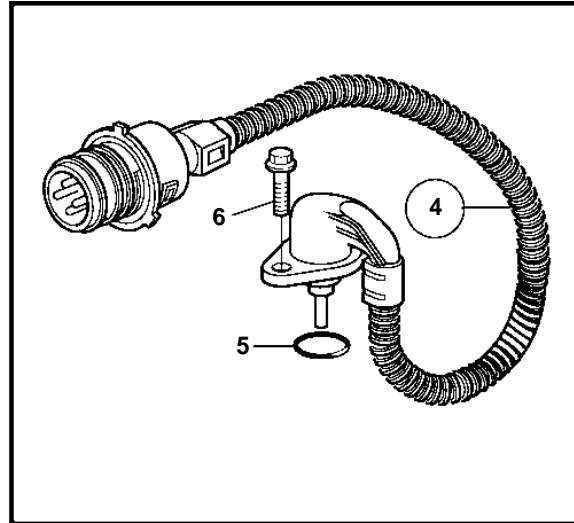

TAD1240GE, TAD1241GE, TAD1242GE

18128

TAD1240GE, TAD1241GE, TAD1242GE

REF	PART NO.	QTY	DESCRIPTION	SEE SEC.	NOTES
1	20508011	1	Tachometer sensor		(20374282)
2	974673	1	· O-ring		
3	940326	1	Screw		
4	20706889	1	Sender		Turbo pressure and charge air temp sensor.
5	975632	1	· O-ring		
6	946934	2	Flange screw		
7	20576614	1	Temperature sensor, coolant water temp.		
8	949656	1	· O-ring		
9	946440	1	Flange screw		
10	1077574	1	Sender, oil pressure/temperature		
11	968559	1	· O-ring		
12	20424056	1	Fuel press regulator		
13	947622	1	Gasket		
14	862154	1	Temperature sensor, coolant water		
	862627	1	Temperature sensor, oil		
15	11998	2	Gasket		
15A	3832778	1	Reduction nipple		
16	866835	1	Pressure sensor		
			· Bulletin P-38-6-1	P-38-6-1-EN	Vibration Damping Kit
17	421528	1	Reduction nipple, oil		
18	11996	1	Gasket		
19	948211	X	Strip clamp		
20	862251	1	Tachometer sensor		
21	948884	1	Washer		
22	8140024	1	Level sensor		