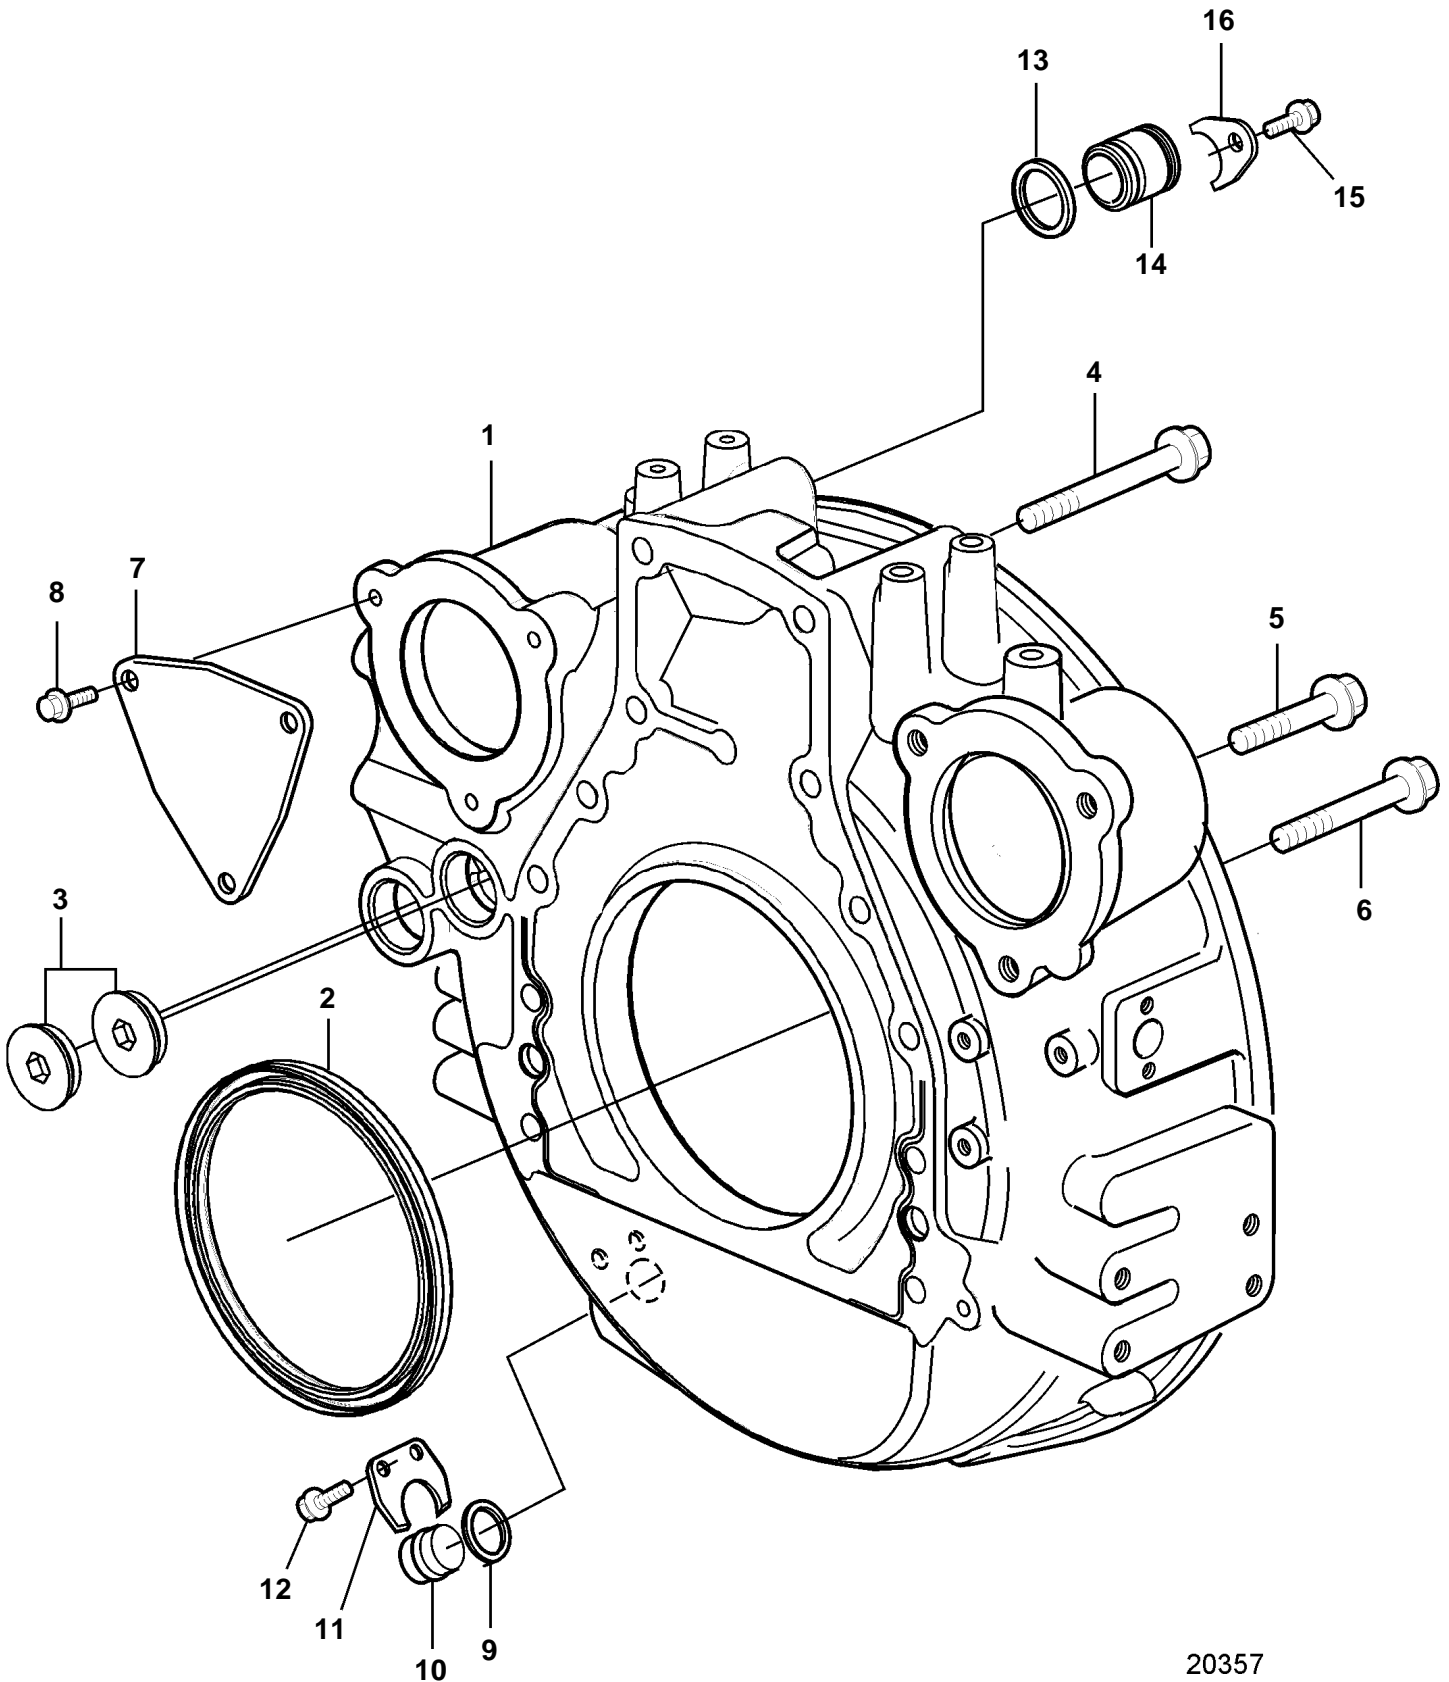

TAD1240GE, TAD1241GE, TAD1242GE

20357

TAD1240GE, TAD1241GE, TAD1242GE

REF	PART NO.	QTY	DESCRIPTION	NOTES
1	11128689	1	Flywheel housing	
2	85108352	1	Sealing ring	(1543896)
3	467367	2	Plug	
4	966371	2	Flange screw	L=140mm
5	966364	8	Flange screw	L=70mm
6	966366	2	Flange screw	L=90mm
7	849135	1	Cover	
8	946502	3	Screw	
9	421158	1	Sealing ring	
10	11031785	1	Plug	
11	11031769	1	Lock washer	
12	966378	2	Flange screw	
13	949656	1	O-ring	
14	11127387	1	Plug	
15	966378	1	Flange screw	
16	11127388	1	Lock washer	