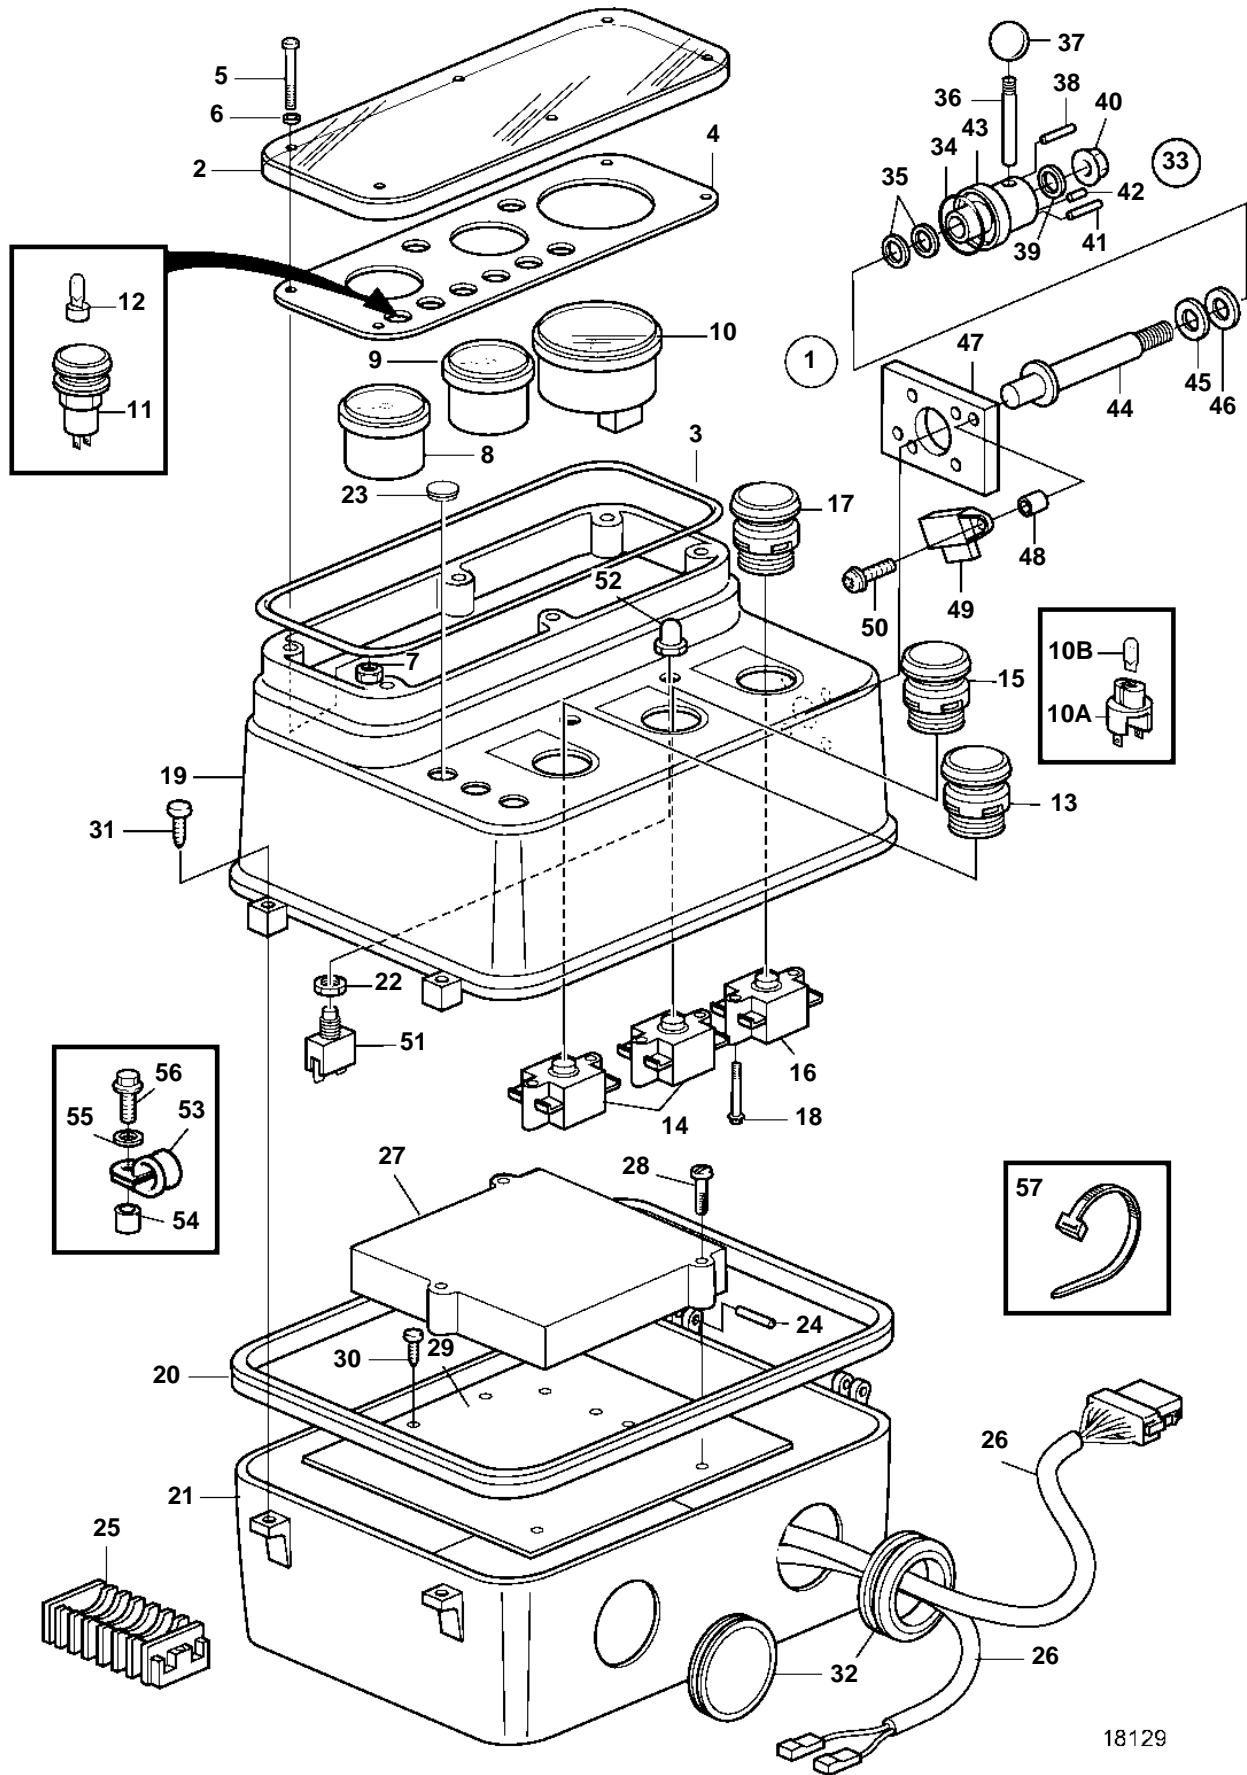

TAD1240GE, TAD1241GE, TAD1242GE

18129

TAD1240GE, TAD1241GE, TAD1242GE

REF	PART NO.	QTY	DESCRIPTION	SEE SEC.	NOTES
1	874153	1	Instrument panel		
2	873654	1	• Cover glass		
3	849885	1	• Sealing strip		
4	874226	1	• Plate		
5	849963	6	• Screw		
6	862501	6	• Gasket		
7	965483	6	• Nut		
8	873625	1	• Instrument, oil-pressure		24V
9	873624	1	• Instrument, temperature		24V
10	873998	1	• Rev counter kit, hour/tachometer	4654	12/24V
10A	863945	1	• • Bulb socket		FOR 873625,873624
10B	943638	1	• • Bulb		FOR 873625,873624
11	874380	1	• Bulb socket		Warning lamp, charging.
	874373	1	• Bulb socket		Diagnos Lamp.
	874372	1	• Bulb socket		Indicate Lamp, glow.
	874228	1	• Bulb socket		Warning lamp for water in fuel.
	863721	1	• Bulb socket		Warning lamp, low coolant level.
		1	• Bulb socket		Warning lamp, low oil pressure.
	863723	1	• Bulb socket		Warning lamp, high coolant temperature.
	874231	1	• Bulb socket		Warning lamp, high oil temp.
12	182034	8	• Bulb		
13	863102	1	• Push button		RED
14	3817574	2	• Switch		GREEN-RED
15	3817578	1	• Switch		BLACK (863104)
16	873792	1	• Switch		GREEN
17	863103	1	• Push button		GREEN
18	956065	6	• Screw		
19	874227	1	• Cover		
20	849840	1	• Sealing strip		
21	849839	1	• Box		
22	872407	1	• Nut		
23		3	• Plug		
24	951967	2	• Spring pin		
25	849992	1	• Terminal block		5-POLE
	849993	2	• Terminal block		7-POLE
26	874225	1	• Wiring harness		
27	874239	1	• Control unit, ciu		(3587921)
28		3	• Screw		
29	874272	1	• Bracket		
30		1	• Screw		
31	862281	2	• Screw		
32	943920	1	• Protecting plug		
33	3827009	1	• Control		
34	975672	1	• • O-ring		
35	925054	2	• • O-ring		
36		1	• • Handle		
37	940344	1	• • Ball		
38	951946	1	• • Tensioning din		L=20mm
39	955893	1	• • Washer		
40	963105	1	• • Nut		
41	951953	1	• • Pin		L=16mm
42	951940	1	• • Tensioning din		L=8mm
43		1	• • Hub		
44		1	• • Shaft		
45	941908	1	• • Spring washer		
46	976945	1	• • Washer		
47	3826795	1	• Plate		
48	1573057	2	• Spacer sleeve		
49	1336385	1	• Potentiometer		
50	969556	6	• Screw		
51	828584	2	• Switch		
52	828586	2	• Nut		
53	952632	1	• Clamp