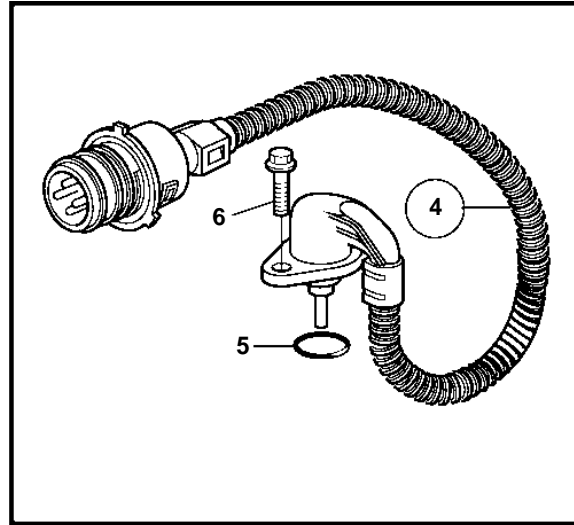

TAD1240GE, TAD1241GE, TAD1242GE

18128

TAD1240GE, TAD1241GE, TAD1242GE

REF	PART NO.	QTY	DESCRIPTION	SEE SEC.	NOTES
1	20508011	1	Tachometer sensor		(20374282)
2	974673	1	· O-ring		
3	940326	1	Screw		
4	20706889	1	Sender		Turbo pressure and charge air temp sensor.
5	975632	1	· O-ring		
6	946934	2	Flange screw		
7	20576614	1	Temperature sensor, coolant water temp.		
8	949656	1	· O-ring		
9	946440	1	Flange screw		
10	1077574	1	Sender, oil pressure/temperature		
11	968559	1	· O-ring		
12	20424056	1	Fuel press regulator		
13	947622	1	Gasket		
14	862154	1	Temperature sensor, coolant water		
	862627	1	Temperature sensor, oil		
15	11998	2	Gasket		
15A	3832778	1	Reduction nipple		
16	866835	1	Pressure sensor		
			· Bulletin P-38-6-1	P-38-6-1-EN	Vibration Damping Kit
17	421528	1	Reduction nipple, oil		
18	11996	1	Gasket		
19	948211	X	Strip clamp		
20	862251	1	Tachometer sensor		
21	948884	1	Washer		
22	8140024	1	Level sensor		