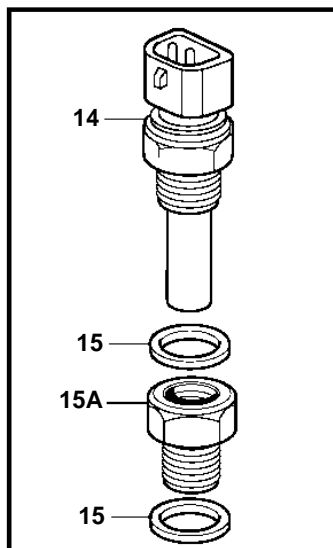

TAD1240GE, TAD1241GE, TAD1242GE

18128

TAD1240GE, TAD1241GE, TAD1242GE

REF	PART NO.	QTY	DESCRIPTION	SEE SEC.	NOTES
1	20508011	1	Tachometer sensor		(20374282)
2	974673	1	· O-ring		
3	940326	1	Screw		
4	20706889	1	Sender		Turbo pressure and charge air temp sensor.
5	975632	1	· O-ring		
6	946934	2	Flange screw		
7	20576614	1	Temperature sensor, coolant water temp.		
8	949656	1	· O-ring		
9	946440	1	Flange screw		
10	1077574	1	Sender, oil pressure/temperature		
11	968559	1	· O-ring		
12	20424056	1	Fuel press regulator		
13	947622	1	Gasket		
14	862154	1	Temperature sensor, coolant water		
	862627	1	Temperature sensor, oil		
15	11998	2	Gasket		
15A	3832778	1	Reduction nipple		
16	866835	1	Pressure sensor		
			· Bulletin P-38-6-1	P-38-6-1-EN	Vibration Damping Kit
17	421528	1	Reduction nipple, oil		
18	11996	1	Gasket		
19	948211	X	Strip clamp		
20	862251	1	Tachometer sensor		
21	948884	1	Washer		
22	8140024	1	Level sensor		