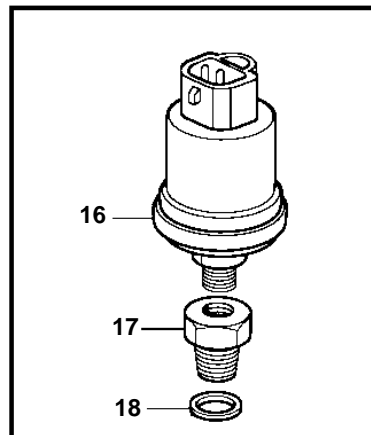

TAD1240GE, TAD1241GE, TAD1242GE

18128

TAD1240GE, TAD1241GE, TAD1242GE

REF	PART NO.	QTY	DESCRIPTION	SEE SEC.	NOTES
1	20508011	1	Tachometer sensor		(20374282)
2	974673	1	· O-ring		
3	940326	1	Screw		
4	20706889	1	Sender		Turbo pressure and charge air temp sensor.
5	975632	1	· O-ring		
6	946934	2	Flange screw		
7	20576614	1	Temperature sensor, coolant water temp.		
8	949656	1	· O-ring		
9	946440	1	Flange screw		
10	1077574	1	Sender, oil pressure/temperature		
11	968559	1	· O-ring		
12	20424056	1	Fuel press regulator		
13	947622	1	Gasket		
14	862154	1	Temperature sensor, coolant water		
	862627	1	Temperature sensor, oil		
15	11998	2	Gasket		
15A	3832778	1	Reduction nipple		
16	866835	1	Pressure sensor		
			· Bulletin P-38-6-1	P-38-6-1-EN	Vibration Damping Kit
17	421528	1	Reduction nipple, oil		
18	11996	1	Gasket		
19	948211	X	Strip clamp		
20	862251	1	Tachometer sensor		
21	948884	1	Washer		
22	8140024	1	Level sensor		