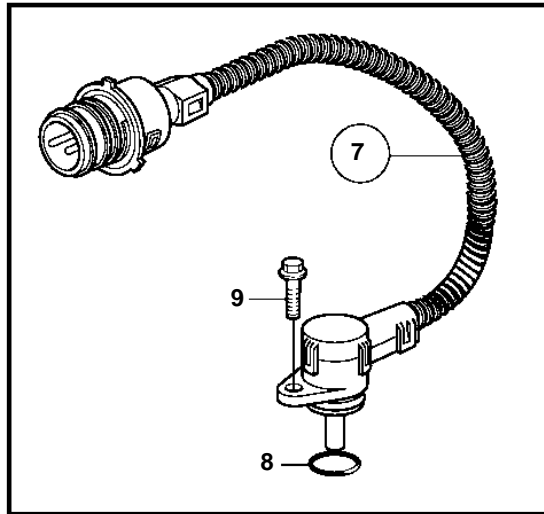

TAD1240GE, TAD1241GE, TAD1242GE

18128

TAD1240GE, TAD1241GE, TAD1242GE

REF	PART NO.	QTY	DESCRIPTION	SEE SEC.	NOTES
1	20508011	1	Tachometer sensor		(20374282)
2	974673	1	· O-ring		
3	940326	1	Screw		
4	20706889	1	Sender		Turbo pressure and charge air temp sensor.
5	975632	1	· O-ring		
6	946934	2	Flange screw		
7	20576614	1	Temperature sensor, coolant water temp.		
8	949656	1	· O-ring		
9	946440	1	Flange screw		
10	1077574	1	Sender, oil pressure/temperature		
11	968559	1	· O-ring		
12	20424056	1	Fuel press regulator		
13	947622	1	Gasket		
14	862154	1	Temperature sensor, coolant water		
	862627	1	Temperature sensor, oil		
15	11998	2	Gasket		
15A	3832778	1	Reduction nipple		
16	866835	1	Pressure sensor		
			· Bulletin P-38-6-1	P-38-6-1-EN	Vibration Damping Kit
17	421528	1	Reduction nipple, oil		
18	11996	1	Gasket		
19	948211	X	Strip clamp		
20	862251	1	Tachometer sensor		
21	948884	1	Washer		
22	8140024	1	Level sensor		