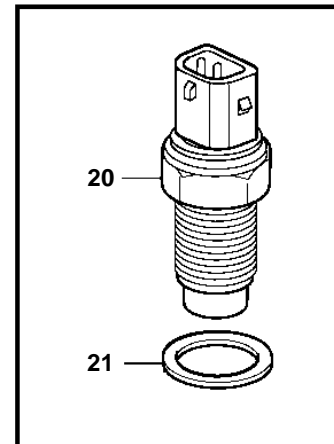

TAD1240GE, TAD1241GE, TAD1242GE

18128

TAD1240GE, TAD1241GE, TAD1242GE

REF	PART NO.	QTY	DESCRIPTION	SEE SEC.	NOTES
1	20508011	1	Tachometer sensor		(20374282)
2	974673	1	· O-ring		
3	940326	1	Screw		
4	20706889	1	Sender		Turbo pressure and charge air temp sensor.
5	975632	1	· O-ring		
6	946934	2	Flange screw		
7	20576614	1	Temperature sensor, coolant water temp.		
8	949656	1	· O-ring		
9	946440	1	Flange screw		
10	1077574	1	Sender, oil pressure/temperature		
11	968559	1	· O-ring		
12	20424056	1	Fuel press regulator		
13	947622	1	Gasket		
14	862154	1	Temperature sensor, coolant water		
	862627	1	Temperature sensor, oil		
15	11998	2	Gasket		
15A	3832778	1	Reduction nipple		
16	866835	1	Pressure sensor		
			· Bulletin P-38-6-1	P-38-6-1-EN	Vibration Damping Kit
17	421528	1	Reduction nipple, oil		
18	11996	1	Gasket		
19	948211	X	Strip clamp		
20	862251	1	Tachometer sensor		
21	948884	1	Washer		
22	8140024	1	Level sensor		