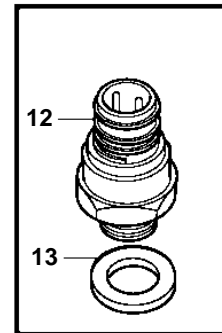

TAD1240GE, TAD1241GE, TAD1242GE

18128

TAD1240GE, TAD1241GE, TAD1242GE

REF	PART NO.	QTY	DESCRIPTION	SEE SEC.	NOTES
1	20508011	1	Tachometer sensor		(20374282)
2	974673	1	· O-ring		
3	940326	1	Screw		
4	20706889	1	Sender		Turbo pressure and charge air temp sensor.
5	975632	1	· O-ring		
6	946934	2	Flange screw		
7	20576614	1	Temperature sensor, coolant water temp.		
8	949656	1	· O-ring		
9	946440	1	Flange screw		
10	1077574	1	Sender, oil pressure/temperature		
11	968559	1	· O-ring		
12	20424056	1	Fuel press regulator		
13	947622	1	Gasket		
14	862154	1	Temperature sensor, coolant water		
	862627	1	Temperature sensor, oil		
15	11998	2	Gasket		
15A	3832778	1	Reduction nipple		
16	866835	1	Pressure sensor		
			· Bulletin P-38-6-1	P-38-6-1-EN	Vibration Damping Kit
17	421528	1	Reduction nipple, oil		
18	11996	1	Gasket		
19	948211	X	Strip clamp		
20	862251	1	Tachometer sensor		
21	948884	1	Washer		
22	8140024	1	Level sensor		