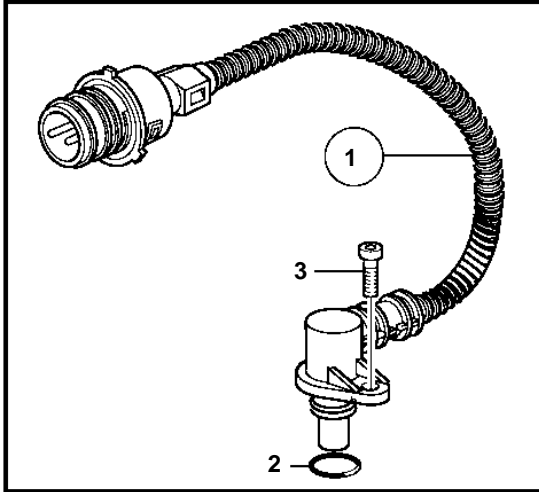

TAD1240GE, TAD1241GE, TAD1242GE

18128

TAD1240GE, TAD1241GE, TAD1242GE

REF	PART NO.	QTY	DESCRIPTION	SEE SEC.	NOTES
1	20508011	1	Tachometer sensor		(20374282)
2	974673	1	· O-ring		
3	940326	1	Screw		
4	20706889	1	Sender		Turbo pressure and charge air temp sensor.
5	975632	1	· O-ring		
6	946934	2	Flange screw		
7	20576614	1	Temperature sensor, coolant water temp.		
8	949656	1	· O-ring		
9	946440	1	Flange screw		
10	1077574	1	Sender, oil pressure/temperature		
11	968559	1	· O-ring		
12	20424056	1	Fuel press regulator		
13	947622	1	Gasket		
14	862154	1	Temperature sensor, coolant water		
	862627	1	Temperature sensor, oil		
15	11998	2	Gasket		
15A	3832778	1	Reduction nipple		
16	866835	1	Pressure sensor		
			· Bulletin P-38-6-1	P-38-6-1-EN	Vibration Damping Kit
17	421528	1	Reduction nipple, oil		
18	11996	1	Gasket		
19	948211	X	Strip clamp		
20	862251	1	Tachometer sensor		
21	948884	1	Washer		
22	8140024	1	Level sensor		