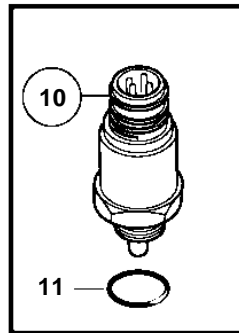

TAD1240GE, TAD1241GE, TAD1242GE

18128

TAD1240GE, TAD1241GE, TAD1242GE

REF	PART NO.	QTY	DESCRIPTION	SEE SEC.	NOTES
1	20508011	1	Tachometer sensor		(20374282)
2	974673	1	· O-ring		
3	940326	1	Screw		
4	20706889	1	Sender		Turbo pressure and charge air temp sensor.
5	975632	1	· O-ring		
6	946934	2	Flange screw		
7	20576614	1	Temperature sensor, coolant water temp.		
8	949656	1	· O-ring		
9	946440	1	Flange screw		
10	1077574	1	Sender, oil pressure/temperature		
11	968559	1	· O-ring		
12	20424056	1	Fuel press regulator		
13	947622	1	Gasket		
14	862154	1	Temperature sensor, coolant water		
	862627	1	Temperature sensor, oil		
15	11998	2	Gasket		
15A	3832778	1	Reduction nipple		
16	866835	1	Pressure sensor		
			· Bulletin P-38-6-1	P-38-6-1-EN	Vibration Damping Kit
17	421528	1	Reduction nipple, oil		
18	11996	1	Gasket		
19	948211	X	Strip clamp		
20	862251	1	Tachometer sensor		
21	948884	1	Washer		
22	8140024	1	Level sensor		