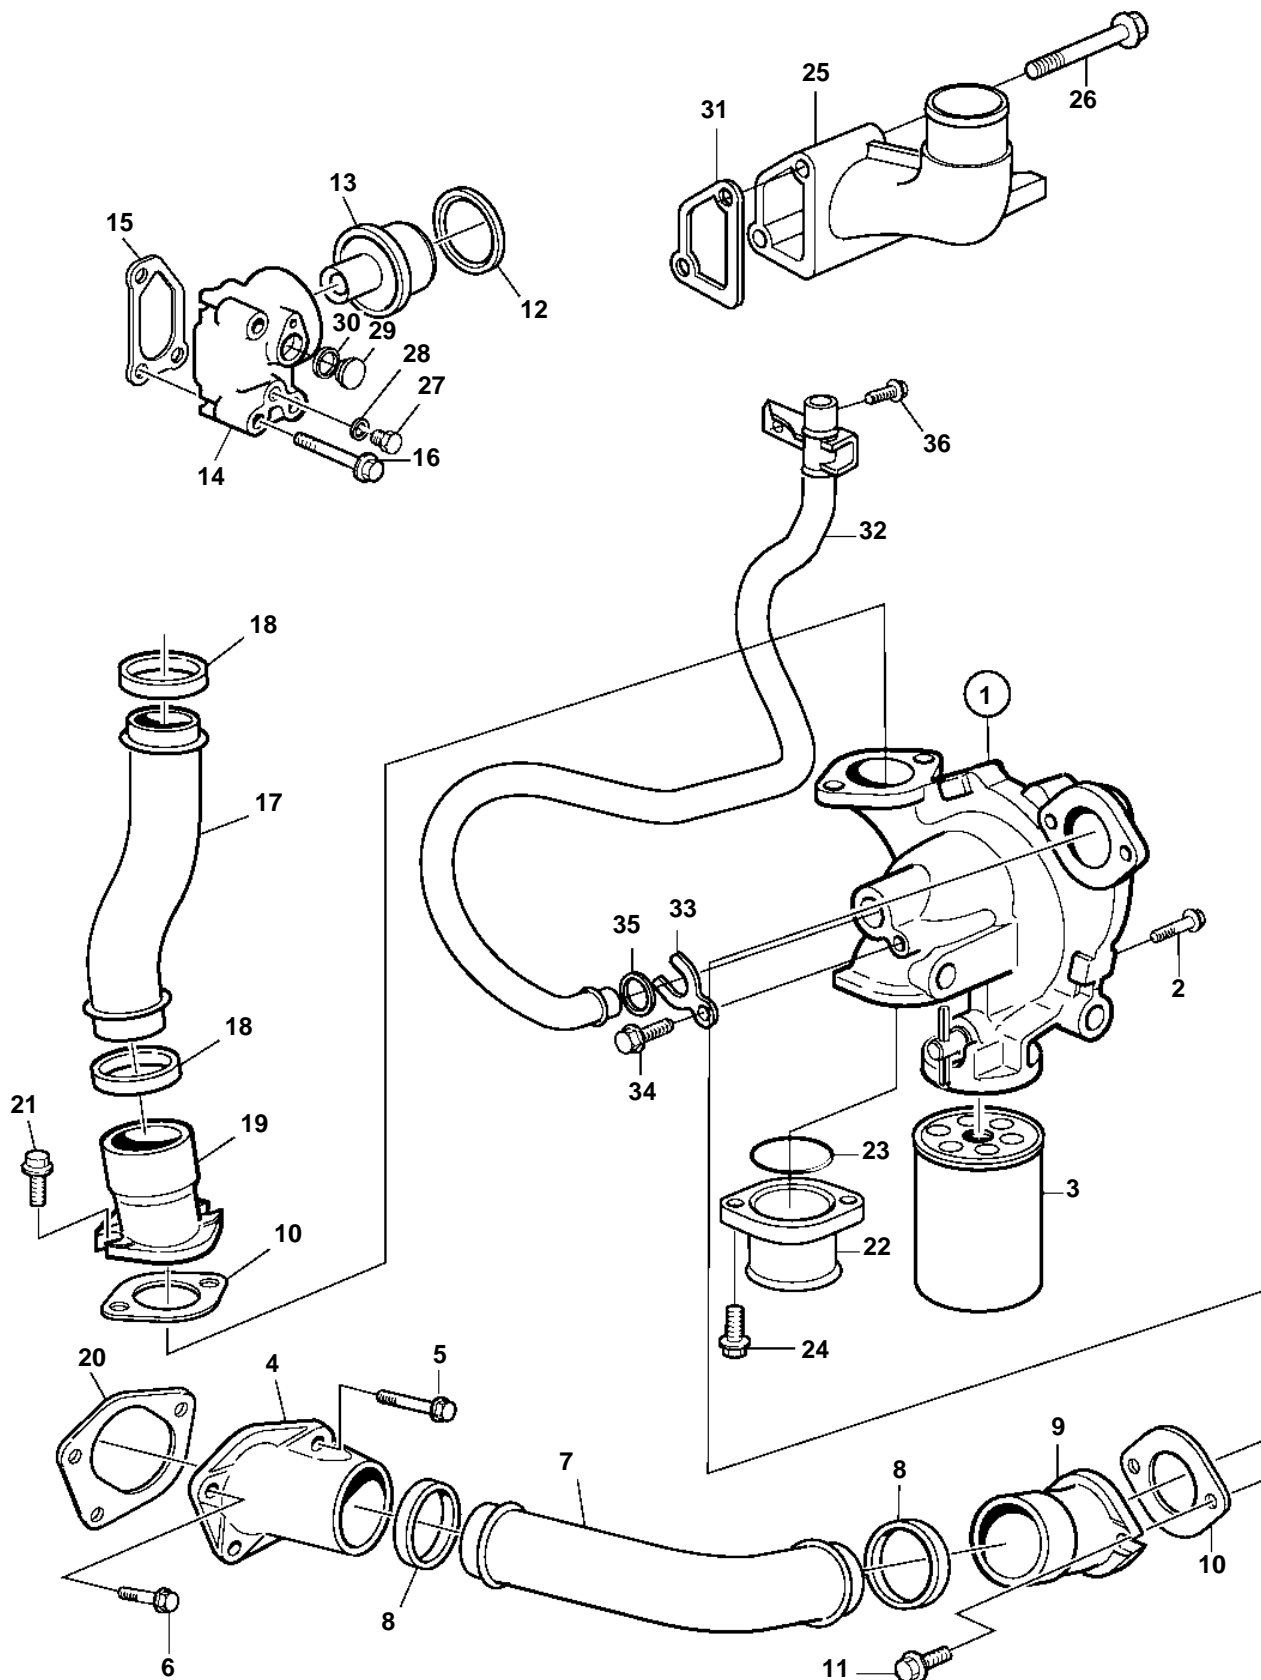

TAD1240GE, TAD1241GE, TAD1242GE

TAD1240GE, TAD1241GE, TAD1242GE

REF	PART NO.	QTY	DESCRIPTION	SEE SEC.	NOTES
1		1	Water pump		
				4647	
2	947790	4	Flange screw		
3	20532237	1	Coolant filter		
4	1677855	1	Pipe connection		For three screw
5	945444	1	Flange screw		L=40mm
6	948217	2	Flange screw		L=30mm
7	8170314	1	Coolant pipe		
8	1547254	2	Sealing ring		
9	8170513	1	Pipe connection		
10	8170514	1	Gasket		
11	946173	2	Flange screw		
12	1544710	1	Sealing ring		
13	8149182	1	Thermostat		
14	3832971	1	Connector		
15	8170519	1	Gasket		
16	471734	2	Screw		
17	3835928	1	Coolant pipe		
18	1547254	2	Sealing ring		
19	8170513	1	Pipe connection		
20	8170515	1	Gasket		
21	946173	2	Flange screw		
22	3943401	1	Coolant pipe		
23	925255	1	O-ring		
24	946173	2	Flange screw		
25	20463008	1	Coolant pipe		(3979985)
26	965181	2	Screw		
27	960632	1	Plug		
28	11998	1	Gasket		
29	942352	1	Plug		
30	947628	1	Gasket		
31	8149301	1	Gasket		
32	20449272	1	Filler pipe		(3979791)
33	1546531	1	Lock brace		
34	946440	1	Flange screw		
35	471708	1	Sealing ring		
36	945444	1	Flange screw		