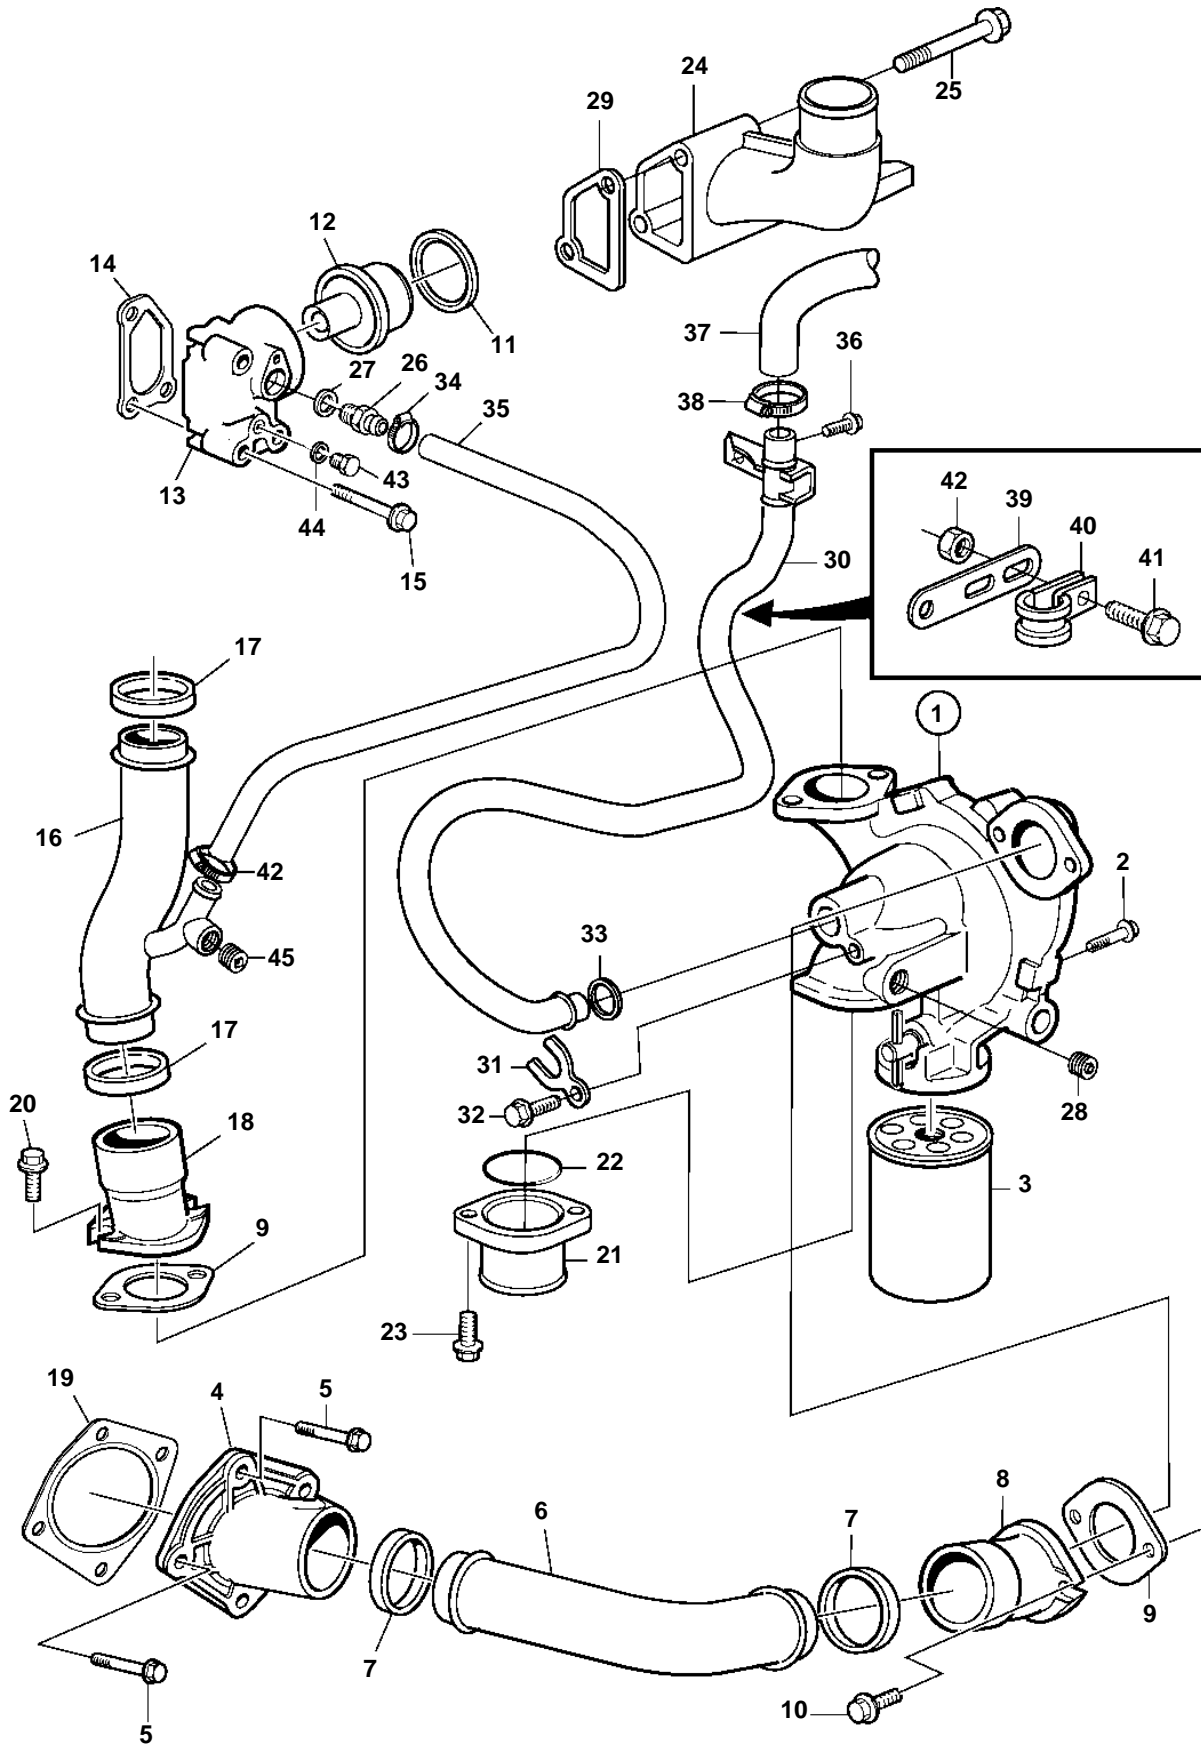

TAD1240GE, TAD1241GE, TAD1242GE

20448

TAD1240GE, TAD1241GE, TAD1242GE

REF	PART NO.	QTY	DESCRIPTION	SEE SEC.	NOTES
1		1	Water pump		
				4647	
2	947790	4	Flange screw		
3	20532237	1	Coolant filter		
4	8130184	1	Pipe connection		
5	946671	4	Flange screw		
6	8170314	1	Coolant pipe		
7	1547254	2	Sealing ring		
8	8170513	1	Pipe connection		
9	8170514	2	Gasket		
10	946173	2	Flange screw		
11	1544710	1	Sealing ring		
12	8149182	1	Thermostat		82°C
13	3832971	1	Connector		
14	8170519	1	Gasket		
15	965181	3	Screw		
16	3835928	1	Coolant pipe		
17	1547254	2	Sealing ring		
18	8170513	1	Pipe connection		
19	8130185	1	Gasket		
20	946173	2	Flange screw		
21	3943401	1	Coolant pipe		
22	925255	1	O-ring		
23	946173	2	Flange screw		
24	20585610	1	Coolant pipe		(20463008)
25	965181	4	Screw		
26	981250	1	Nipple		
27	947628	1	Gasket		
28	979947	1	Plug		
29	8149301	1	Gasket		
30	20449272	1	Filler pipe		(3979791)
31	1546531	1	Lock brace		
32	946440	1	Flange screw		
33	471708	1	Sealing ring		
34	943473	1	Hose clamp		
35	3835323	1	Hose		L=600mm
36	945444	1	Flange screw		
37	952973	X	Hose		L=600mm
38	943476	1	Hose clamp		
39	965534	1	Bracket		
40	952637	1	Clamp		
41	946440	1	Flange screw		
42	948645	1	Lock nut		
43	960632	1	Plug		
44	11998	1	Gasket		
45	479977	1	Plug		