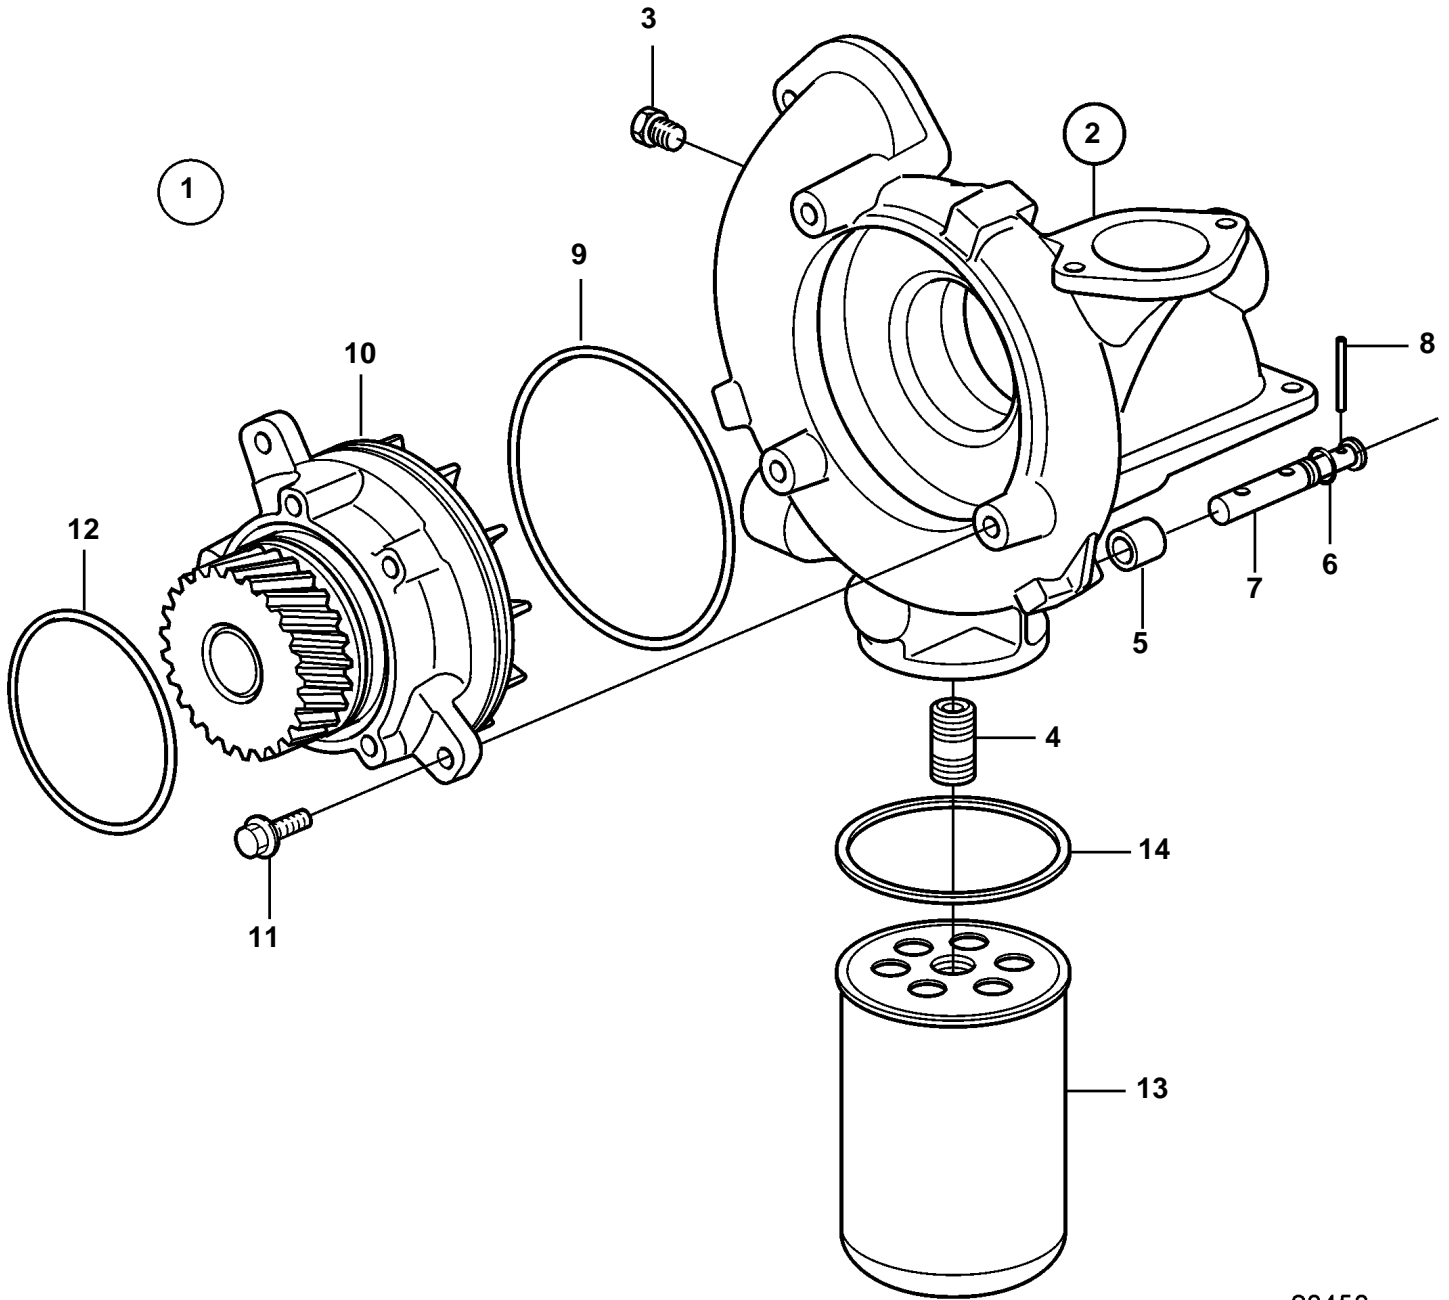

TAD1240GE, TAD1241GE, TAD1242GE

20450

TAD1240GE, TAD1241GE, TAD1242GE

REF	PART NO.	QTY	DESCRIPTION	NOTES
1		1	Water pump	
2	20713789	1	· Housing	(8170312)
3	979947	1	· · Plug	
4	1676554	1	· · Nipple	
5	1677695	1	· · Sleeve	
6	968725	1	· · O-ring	
7	3979940	1	· · Spindle	
8	951972	1	· · Spring pin	
9	975687	1	· O-ring	
10	20431135	1	· Circulation pump	REPL BY E.U=3803909
	3803909	1	Circ. pump, exch	
11	946173	3	· Flange screw	
12	948980	1	· O-ring	
13	20532237	1	Coolant filter	
14		1	· Gasket	