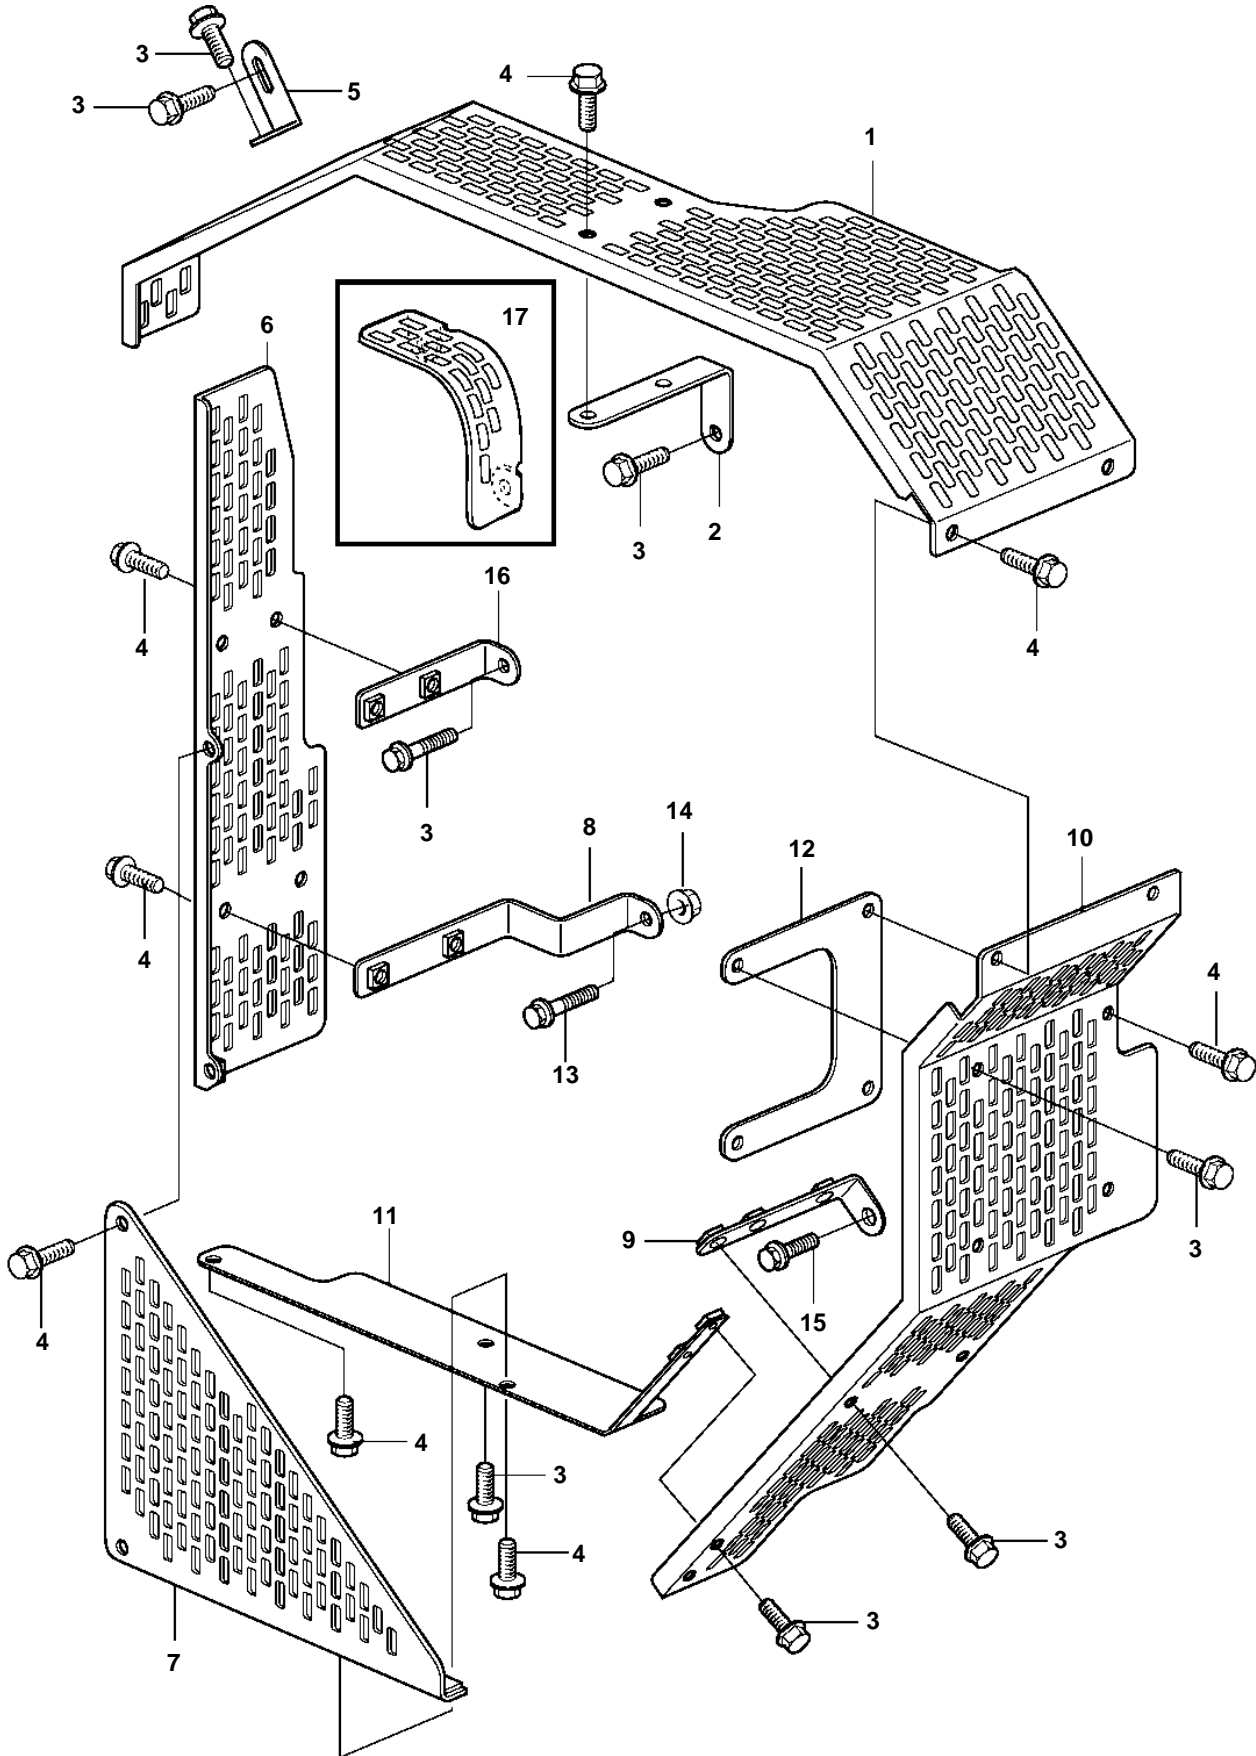

TAD1240GE, TAD1241GE, TAD1242GE

18136

TAD1240GE, TAD1241GE, TAD1242GE

REF	PART NO.	QTY	DESCRIPTION
1	3839288	1	Belt protector
2	3828852	1	Bracket
3	946440	8	Flange screw
4	947107	18	Flange screw
5	965555	1	Bracket
6	3839290	1	Belt protector
7	3828827	1	Belt protector
8	3828851	1	Bracket
9	3828855	1	Bracket
10	3828825	1	Belt protector
11	3828826	1	Belt protector
12	3828854	1	Bracket
13	945444	1	Flange screw
14	945408	1	Flange nut
15	946441	1	Screw
16	3828856	1	Bracket
17	3829660	1	Fan protector, alternator