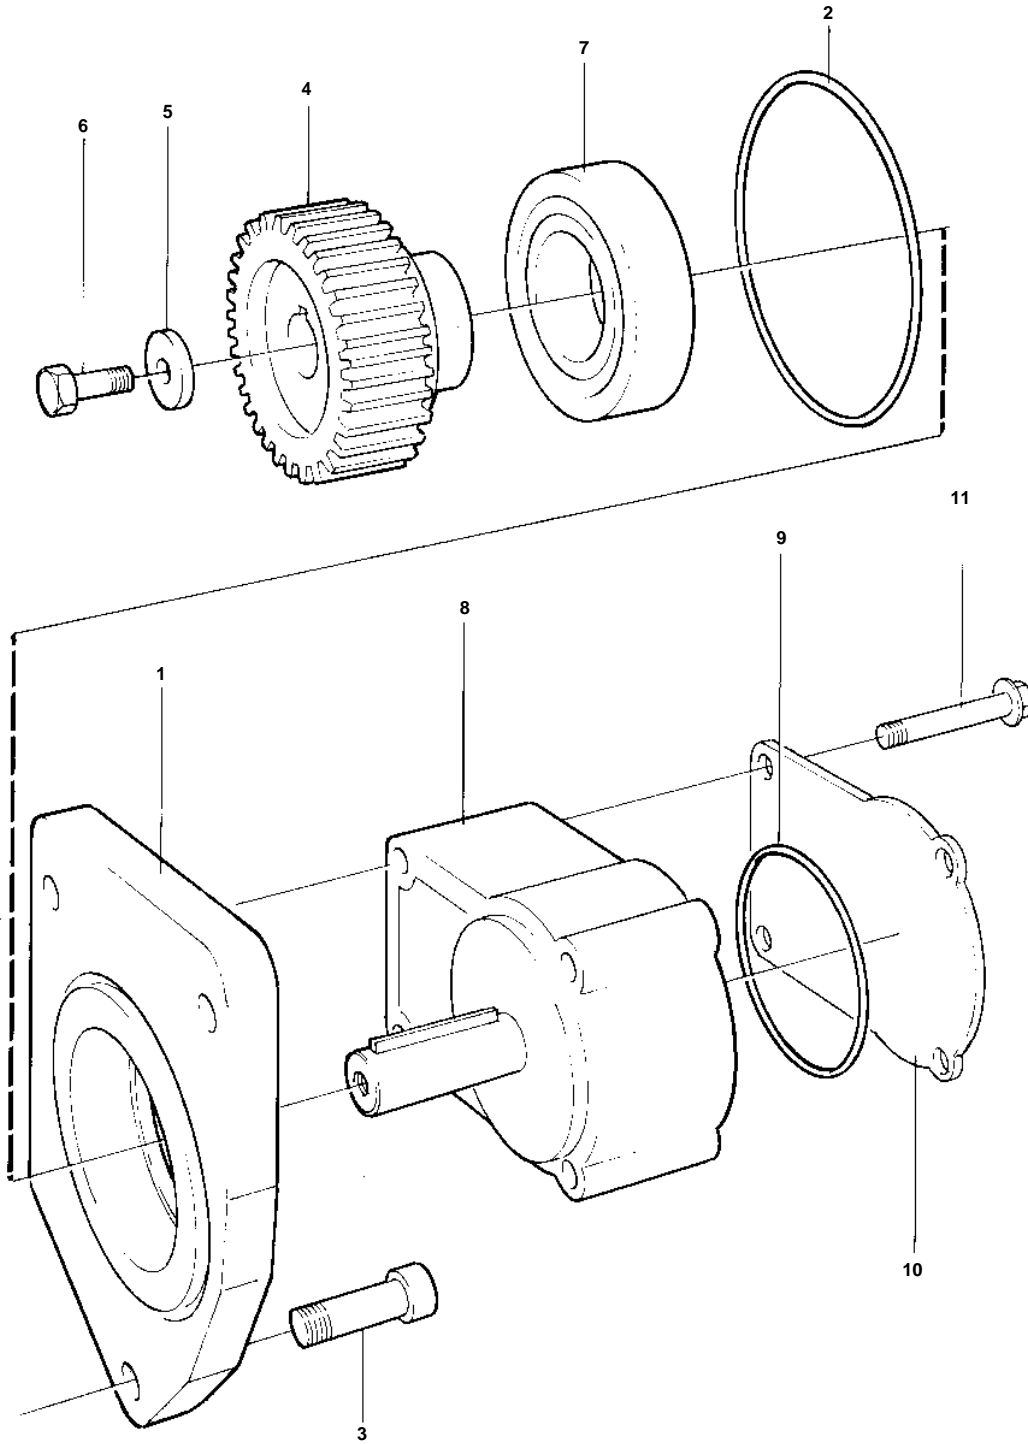

COMMON

15265

COMMON

REF	PART NO.	QTY	DESCRIPTION
1	3825094	1	Flange
2	975610	1	O-ring
3	864553	3	Screw
4	3825095	1	Gear
5	945583	1	Washer
6	946173	1	Flange screw
7	11016	1	Ball bearing
8	864499	1	Bearing
9	976507	1	O-ring
10		1	Cover
11	947760	1	Flange screw