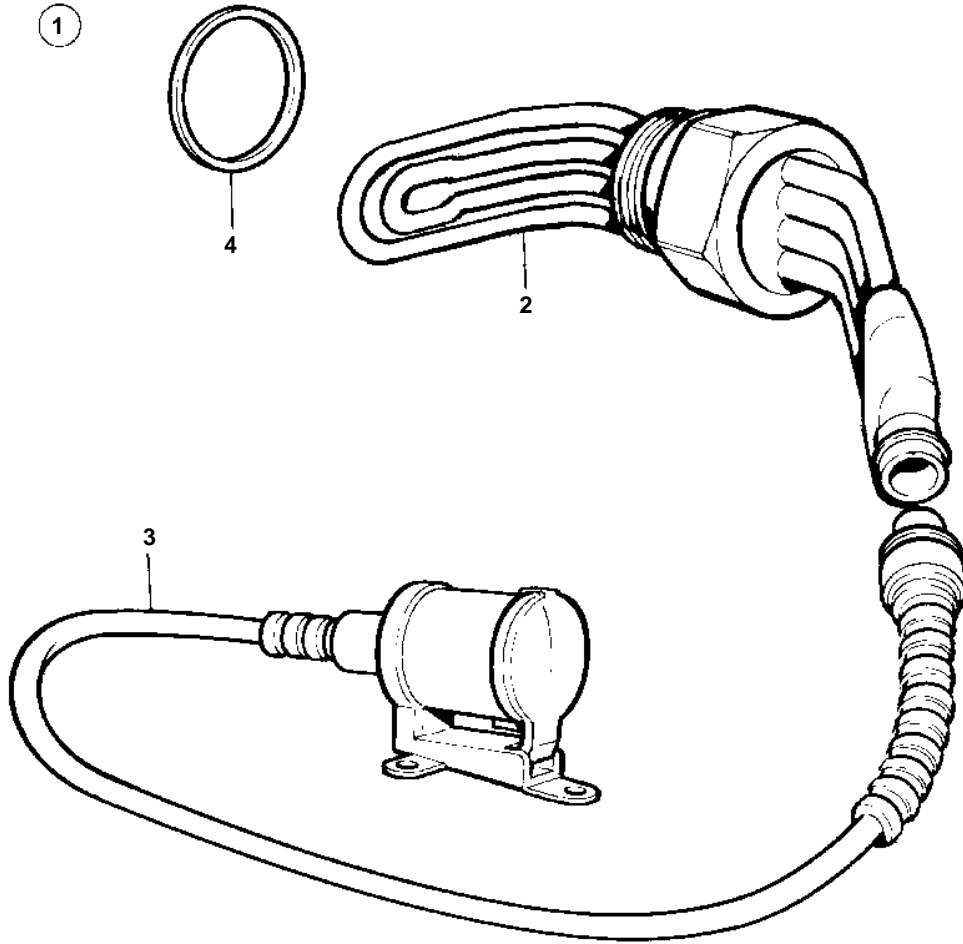

COMMON

COMMON

REF	PART NO.	QTY	DESCRIPTION	NOTES
1	1622520	1	Engine heater	220-240V, 1500W
2	1622521	1	• Radiator	
3		1	• Cable	
4	469328	1	• Gasket	
5		1	• Heat shield	
6	8153706	1	• Cable	L=2500mm (1129295)
		1	• Cable	L=5000mm