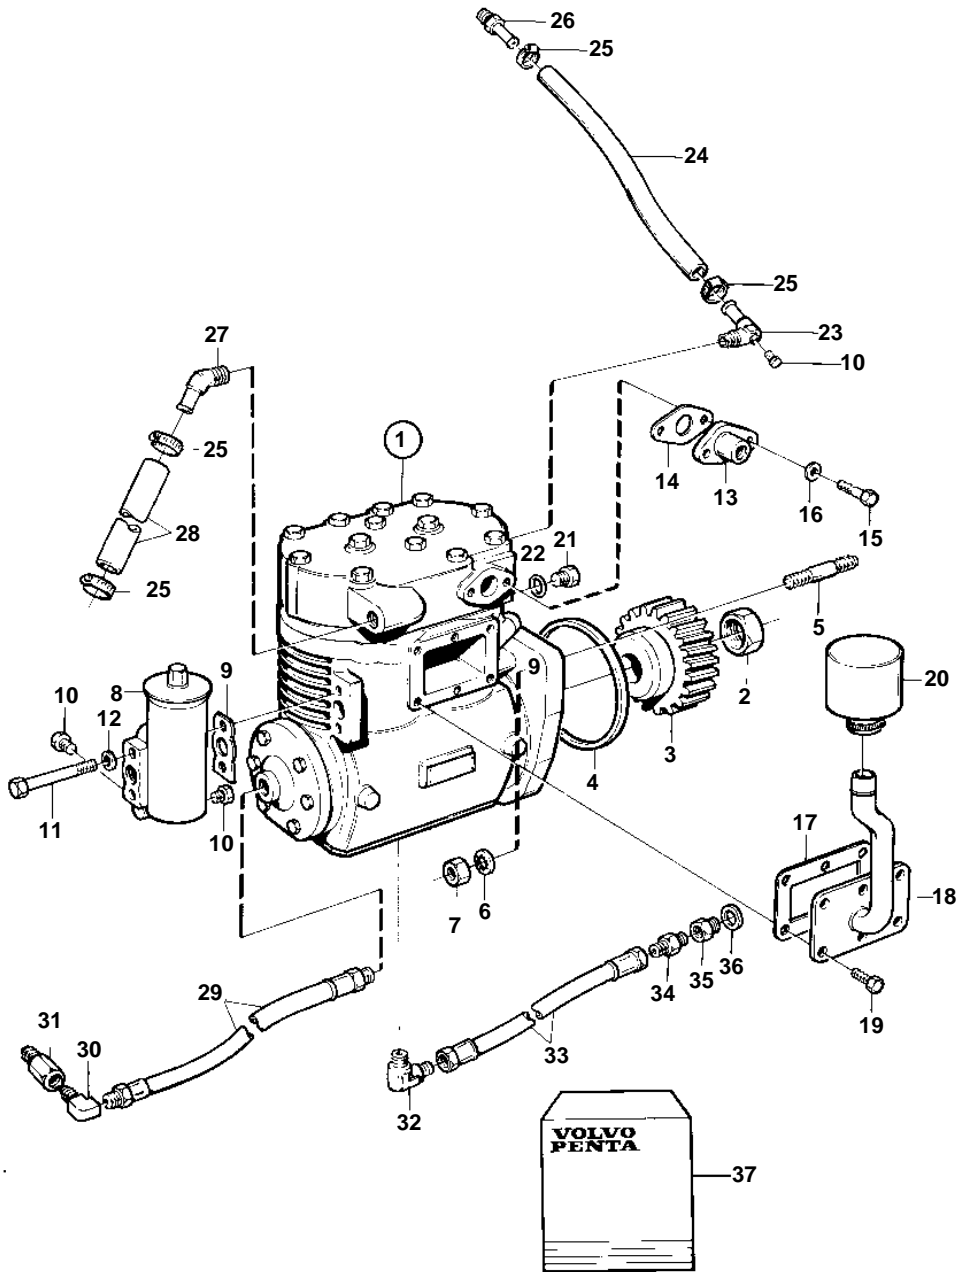

TWD1030ME, TAD1030P

15043

TWD1030ME, TAD1030P

REF	PART NO.	QTY	DESCRIPTION	SEE SEC.	NOTES
1	1080437	1	Compressor		
	3803136	1	Compressor, exch		Exchange unit
2	1518355	1	• Nut		
3	478289	1	Gear		
			Bulletin 45-01	45-01-EN	Timing Gears, 71, 100, 121
4	975610	1	O-ring		
5	953346	3	Stud		
6	941911	3	Spring washer		
7	955828	3	Nut		
8	1503492	1	Regulator		
9	1626068	1	Gasket		
10	180759	4	Plug		
11	965218	2	Screw		
12	941907	2	Spring washer		
13	330634	1	Flange		
14	1619957	1	Gasket		
15	955297	2	Screw		
16	941907	2	Spring washer		
17	3028016	1	Gasket		
18	864938	1	Air inlet		
19	965175	6	Screw		
20	8152009	1	Filter		(1082111)
21	960628	1	Plug		
22	957173	1	Gasket		
23	192531	1	Nipple		
24	941522	X	Hose		L=95mm
25	943472	4	Hose clamp		
26	479978	1	Nipple		(961654)
27	941534	1	Elbow nipple		
28	941522	X	Hose		L=170mm
29	1507501	1	Hose		
30	180110	1	Elbow nipple		
31	835980	1	Nipple		
32	944276	1	Nipple		
33	966600	1	Hose		
34	326576	1	Nipple		
35	944727	1	Nipple		
36	18818	1	Gasket		
37	3090471	1	Repair kit, air compr.		