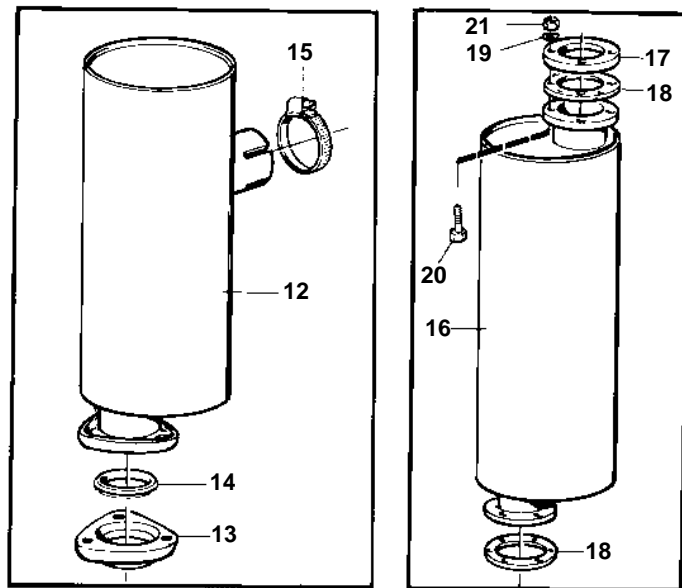

TAD1030P

15286

TAD1030P

| REF | PART NO. | QTY | DESCRIPTION | | NOTES |
|-----|----------|-----|-----------------------|----|--|
| 1 | 847326 | 1 | Exhaust pipe flange | | |
| 2 | 862603 | 1 | Gasket | | Included in gasket kit for connecting of turbocharger. |
| 3 | 924064 | 6 | Stud | | |
| 4 | 946330 | 6 | Nut | | |
| 5 | 949870 | 3 | Tab washer | | |
| 6 | 846852 | 1 | Exhaust hose | | |
| 7 | 862594 | 1 | Gasket | | |
| 8 | 970976 | 4 | Screw | | M12x60mm |
| 9 | 971072 | 4 | Nut | | M12 |
| 10 | 940280 | 4 | Spring washer | | |
| 11 | 807625 | 1 | Exhaust pipe flange | | |
| 12 | 475961 | 1 | Muffler, vehicle type | | |
| 13 | 364724 | 1 | Flange | | |
| 14 | 364726 | 1 | Sealing ring | | |
| 15 | 967960 | 1 | Clamp | | |
| 16 | 827021 | 1 | Muffler, Heavy Duty | SO | |
| 17 | 846415 | 2 | Flange | SO | |
| 18 | 862978 | 2 | Gasket | | |
| 19 | 941912 | 8 | Spring washer | | |
| 20 | 955365 | 8 | Screw | | M16x45mm |
| 21 | 955785 | 8 | Nut | | M16 |