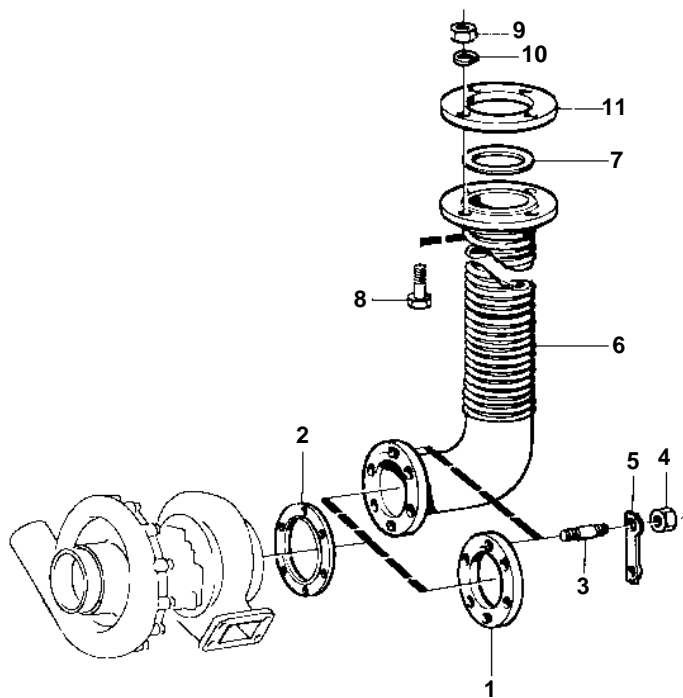

TAD1030P

15286

TAD1030P

| REF | PART NO. | QTY | DESCRIPTION | | NOTES |
|-----|----------|-----|-----------------------|----|--|
| 1 | 847326 | 1 | Exhaust pipe flange | | |
| 2 | 862603 | 1 | Gasket | | Included in gasket kit for connecting of turbocharger. |
| 3 | 924064 | 6 | Stud | | |
| 4 | 946330 | 6 | Nut | | |
| 5 | 949870 | 3 | Tab washer | | |
| 6 | 846852 | 1 | Exhaust hose | | |
| 7 | 862594 | 1 | Gasket | | |
| 8 | 970976 | 4 | Screw | | M12x60mm |
| 9 | 971072 | 4 | Nut | | M12 |
| 10 | 940280 | 4 | Spring washer | | |
| 11 | 807625 | 1 | Exhaust pipe flange | | |
| 12 | 475961 | 1 | Muffler, vehicle type | | |
| 13 | 364724 | 1 | Flange | | |
| 14 | 364726 | 1 | Sealing ring | | |
| 15 | 967960 | 1 | Clamp | | |
| 16 | 827021 | 1 | Muffler, Heavy Duty | SO | |
| 17 | 846415 | 2 | Flange | SO | |
| 18 | 862978 | 2 | Gasket | | |
| 19 | 941912 | 8 | Spring washer | | |
| 20 | 955365 | 8 | Screw | | M16x45mm |
| 21 | 955785 | 8 | Nut | | M16 |