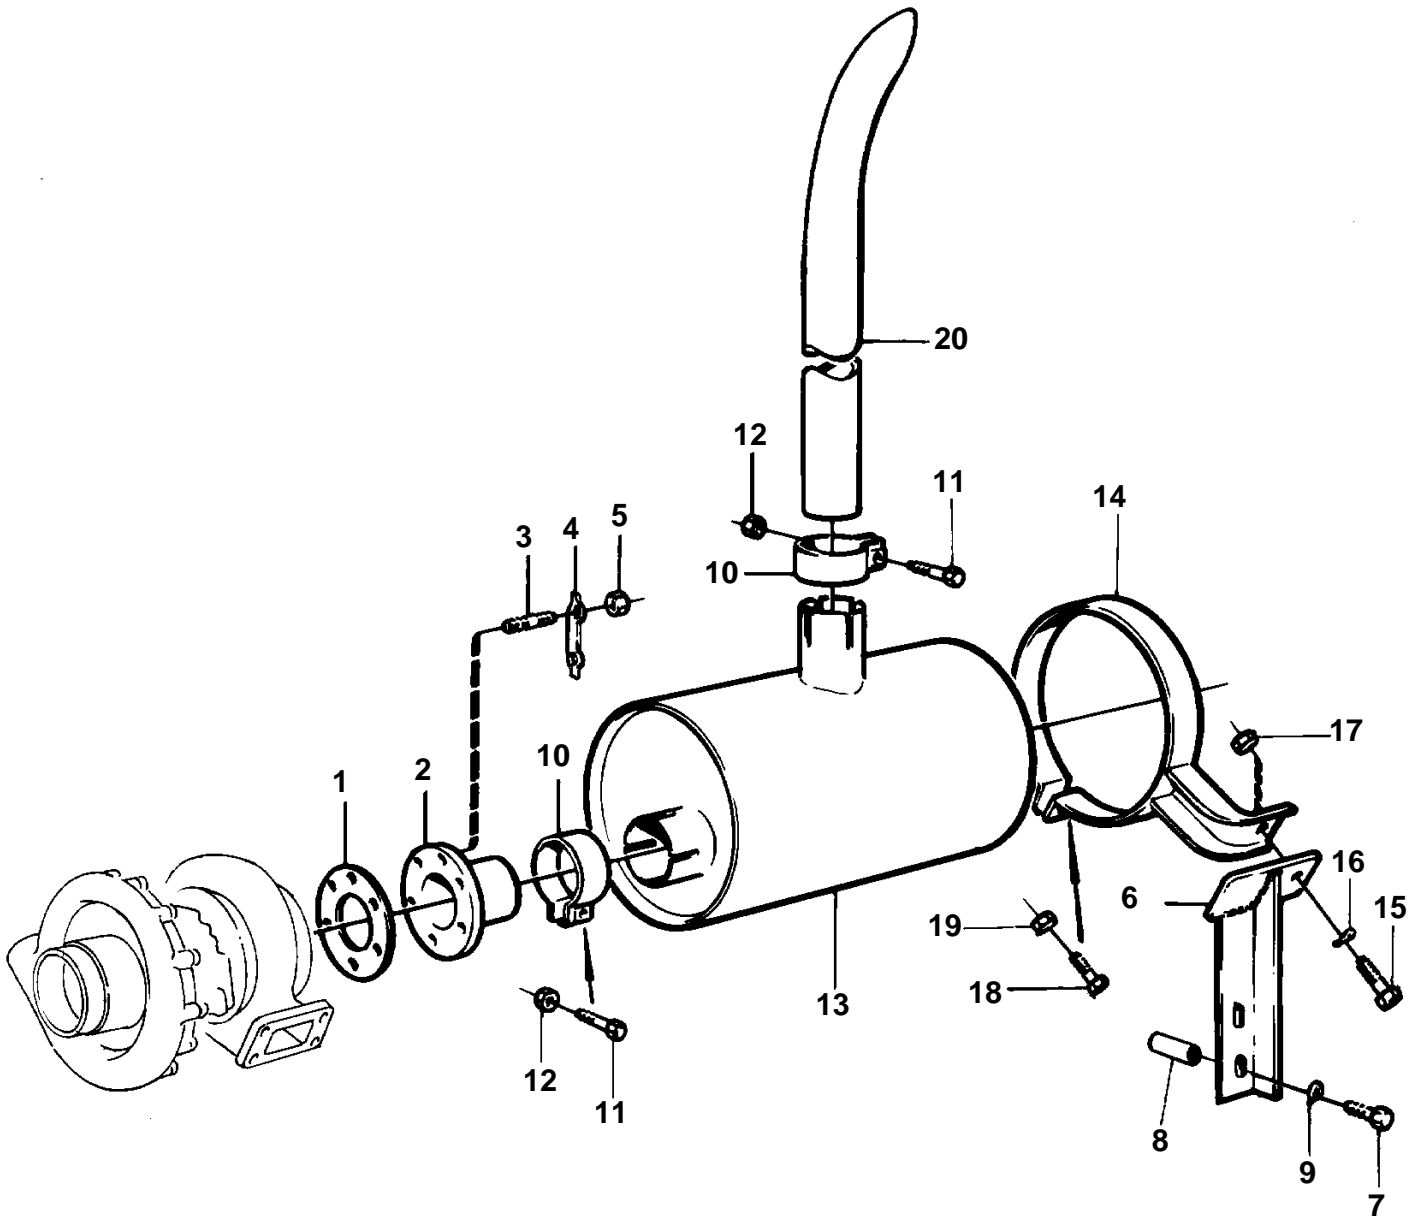

TAD1030P

TAD1030P

REF	PART NO.	QTY	DESCRIPTION	NOTES
1	862603	1	Gasket	Included in gasket kit for connecting of turbocharger.
3	846795	1	Flange	
	924064	6	Stud	
4	949870	3	Tab washer	
5	946330	6	Nut	
6	848153	1	Bracket	
7	955567	2	Screw	
8	6872918	2	Sleeve	
9	955898	2	Washer	
10	966861	2	Clamp	
11	970950	2	Screw	
12	971083	2	Lock nut	
13	862062	1	Muffler	
14	1575983	1	Bracket	
15	970970	1	Screw	
16	955897	1	Washer	
17	971084	1	Lock nut	
18	970949	1	Screw	
19	971083	1	Lock nut	
20	849160	1	Tube	