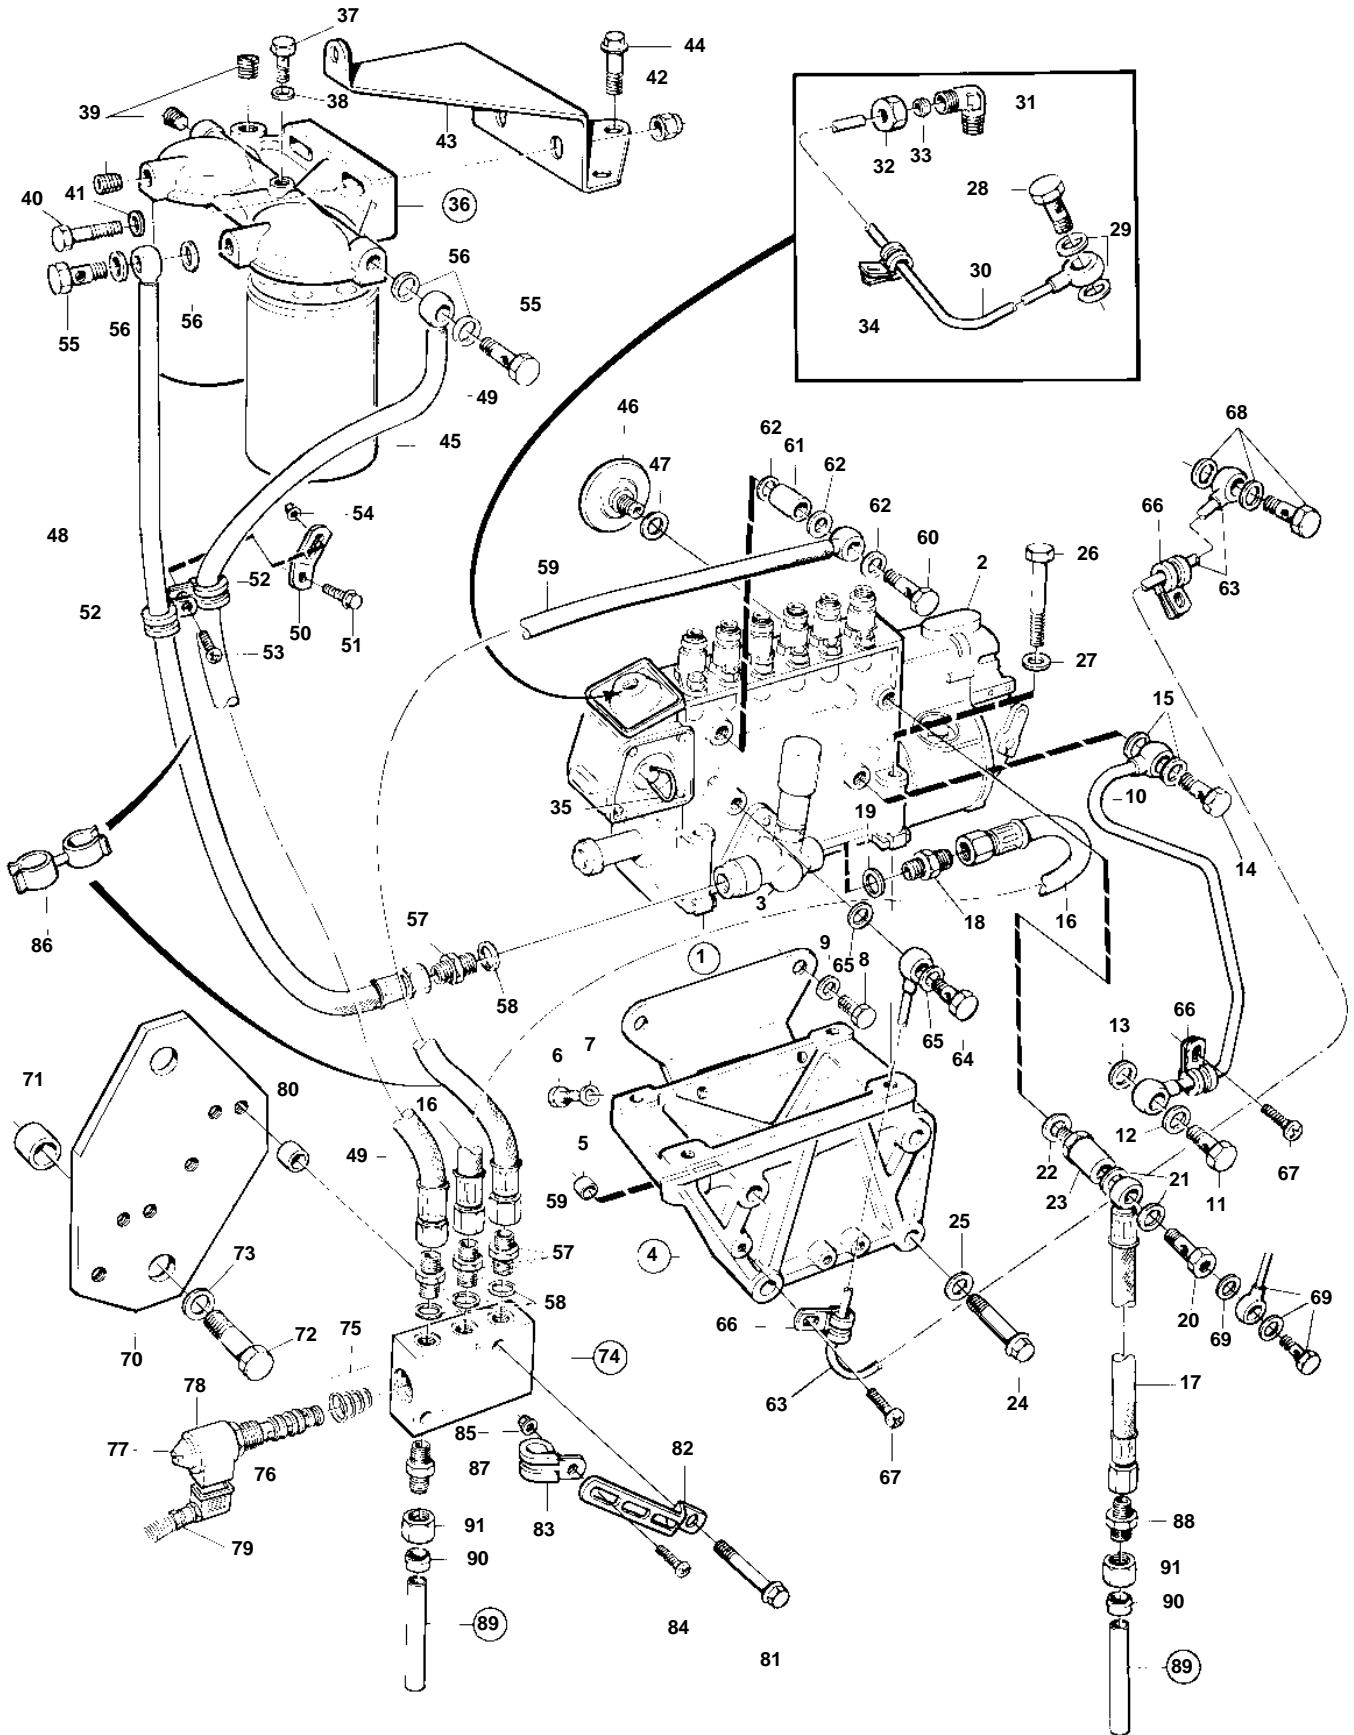

TAD1030P

TAD1030P

REF	PART NO.	QTY	DESCRIPTION	SEE SEC.	NOTES
1	866141	1	Injection pump		
	3803721	1	Injection pump, exch		Exchange unit
			Comps. not spec.		
2	3825564	1	• Governor		
			• Comps. not spec.		
3	863474	1	Feed pump		
				460	
4	866783	1	Bracket		
5		2	• Guide sleeve		
6	479696	2	• Screw		
7	940097	2	• Washer		
8	479696	2	Screw		
9	940097	2	Washer		
10	478964	1	Oil return pipe, oil drain		
11	942007	1	Hollow screw		
12	11998	1	Gasket		
13	942703	1	Gasket		
14	25167	1	Hollow screw		
15	969011	2	Gasket		
16	3826142	1	Fuel hose		
17	3825603	1	Fuel hose		
18	941754	1	Nipple		
19	969011	1	Gasket		
20	16496	1	Hollow screw		
21	969011	2	Gasket		
22	15304	1	Gasket		
23	35096	1	Overflow valve		
24	955566	4	Screw		
25	940280	4	Spring washer		
26	940156	4	Screw		
27	190509	4	Washer		
28	969299	1	Hollow screw		
29	11994	2	Gasket		
30	479178	1	Pipe		
31	954386	1	Fitting		
32	954357	1	Cap nut		
33	954365	1	Fitting		
34	18368	1	Clamp		
35	422525	1	Attaching lug		
36	1676832	1	Filter housing		
37	471177	1	• Screw, air venting		
38	947620	1	• Gasket		
39	968062	3	Plug		
40	940162	2	Screw		
41	960142	2	Washer		
42	946420	2	Lock nut		
43	1544859	1	Bracket		
44	942402	3	Flange screw		
45	3825133	2	Fuel filter		(466987)
46	477173	1	Pressure equalizer		
47	969011	1	Gasket		
48	3826263	1	Fuel hose		
49	3825602	1	Fuel hose		
50	965552	1	Bracket		
51		1	Screw	1025	
52	952631	2	Clamp		
53	956094	1	Screw		
54	955781	1	Nut		
55	25167	2	Hollow screw		
56	969011	4	Gasket		
57	941754	4	Nipple		
58	969011	4	Gasket		
59	3825603	1	Fuel hose		