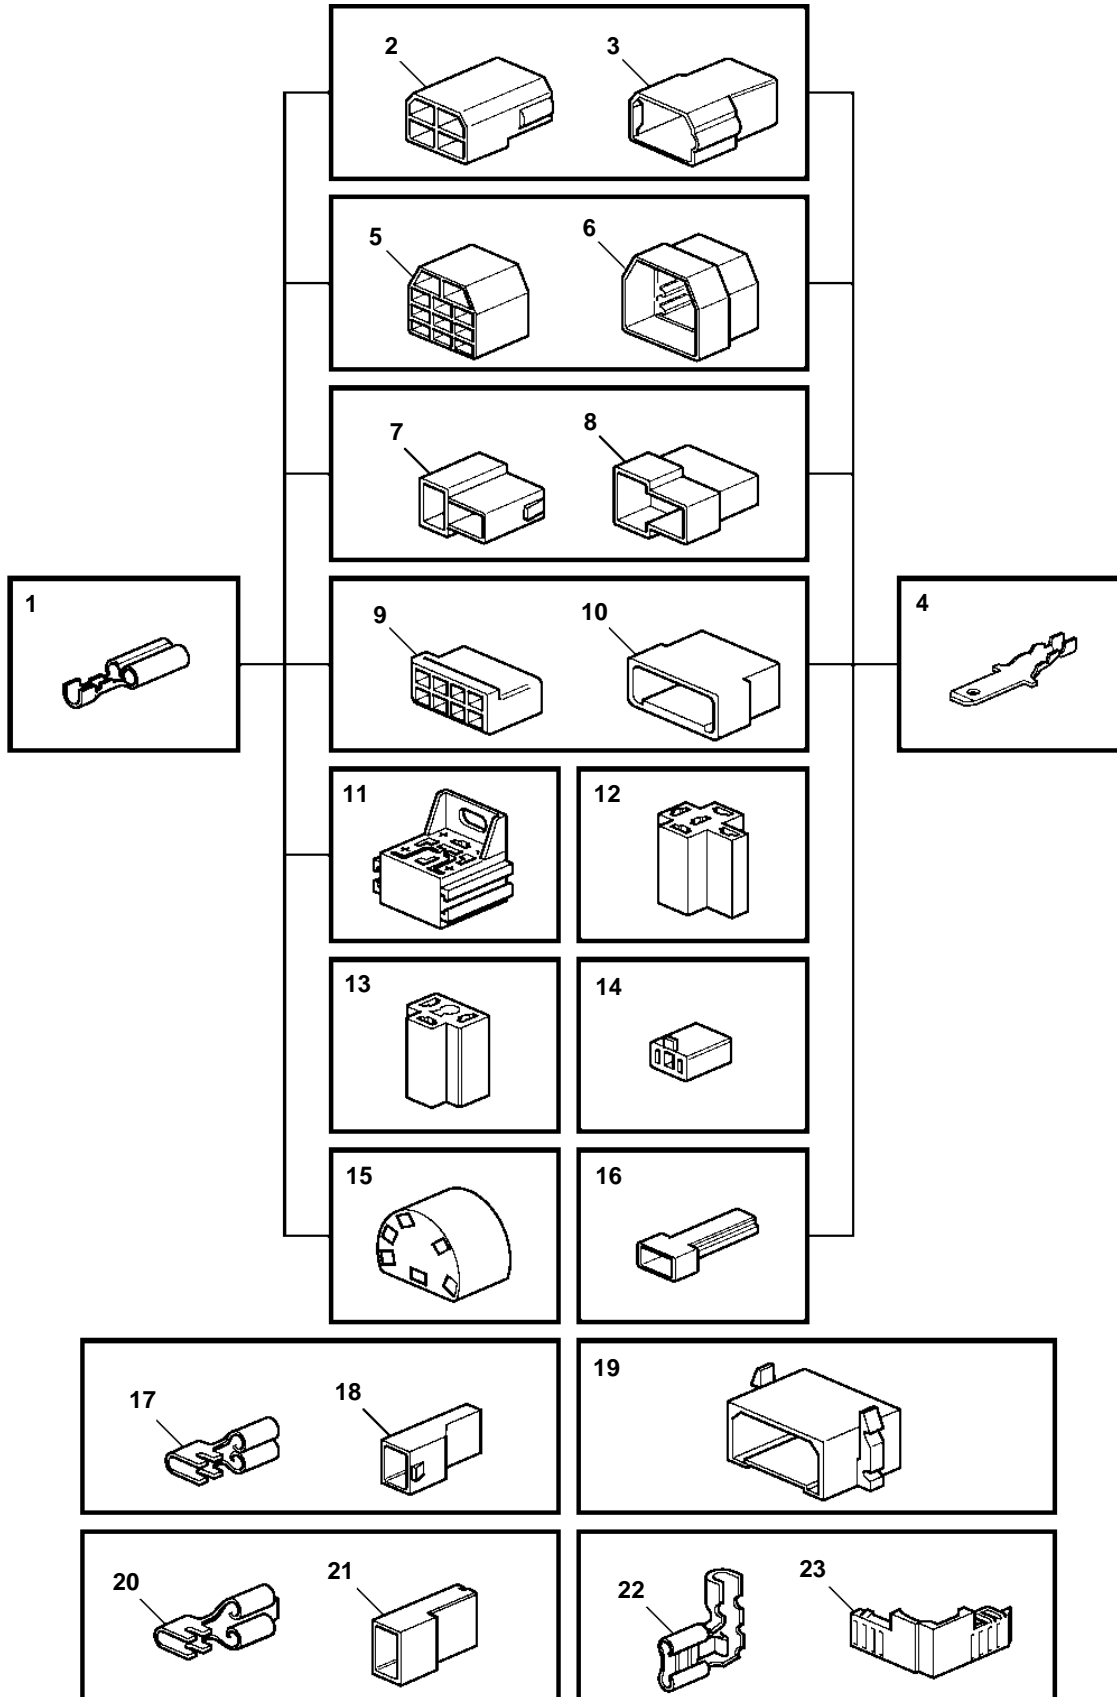

COMMON

COMMON

REF	PART NO.	DESCRIPTION	NOTES
1		Cable terminal	6,3x0,8x1,1-2,5sq.mm
	949206	Cable terminal	6,3x0,8x4,0-6,0sq.mm
2	948856	Receptacle housing	6,3x4 NATURAL
3	948855	Tab housing	6,3x4 NATURAL
4	881487	Cable terminal	6,3x0,8x0,75-2,5sq.mm
	881488	Cable terminal	6,3x0,8x4,0-6,0sq.mm
5	945830	Receptacle housing	6,3x11 NATURAL
6	945831	Tab housing	6,3x11 NATURAL
7	958210	Receptacle housing	6,3x2 BLACK
8	958209	Tab housing	6,3x2 BLACK
9	944076	Receptacle housing	6,3x8 NATURAL
10	948857	Tab housing	6,3x8 NATURAL
11	977184	Tab housing	6,3x5x4,8/2,8x4
12	1214948	Receptacle housing	6,3x5 BLACK
13	945469	Receptacle housing	6,3x3 BLACK
14	1578937	Receptacle housing	6,3x2 NATURAL
15	828624	Receptacle housing	6,3x6
16	958207	Tab housing	6,3x1 BLACK
17	949405	Cable terminal	4,8x1,1-2,5sq.mm
18	947848	Receptacle housing	4,8x1 NATURAL
19	944077	Housing	6,3x8 NATURAL
20	881483	Cable terminal	6,3x0,8x1,1-2,5sq.mm
	881484	Cable terminal	6,3x0,8x4,0-6,0sq.mm
21	949597	Housing	6,3x1 NATURAL
	943511	Receptacle housing	6,3x1 NATURAL
22	881489	Cable terminal	6,3x0,8x1,1-2,5
23	944221	Receptacle housing	6,3x1 NATURAL