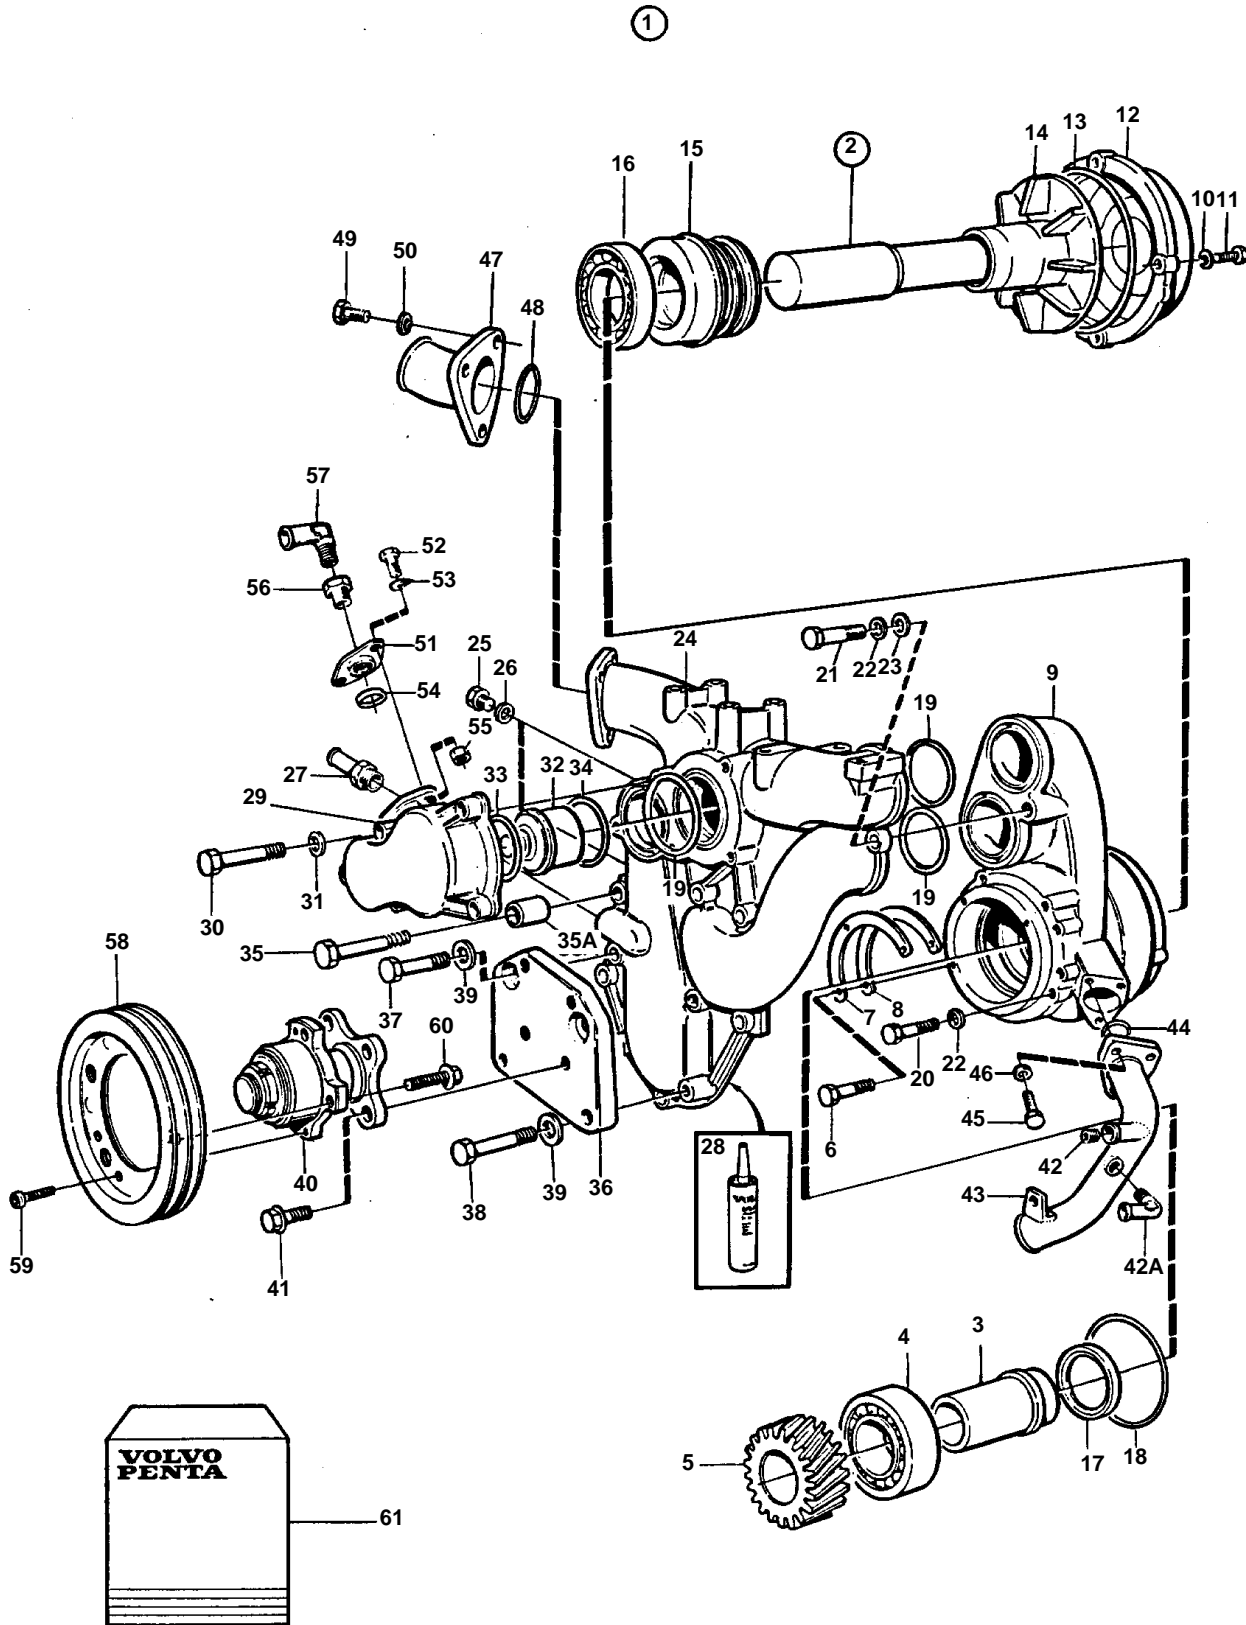

TAD1030P

15311

TAD1030P

REF	PART NO.	QTY	DESCRIPTION	SEE SEC.	NOTES
1	1675945	1	Water pump		
2	1675947	1	• Shaft		Included in repair kit 276814 for water pump 1675945.
3		1	• • Bearing spindle		Included in repair kit 276814 for water pump 1675945.
4	181286	1	• Ball bearing		Included in repair kit 276814 for water pump 1675945.
5	470265	1	• Gear		
			• Bulletin 45-01	45-01-EN	Timing Gears, 71, 100, 121
6	940100	3	• Screw		
7	1545359	1	• Lock washer		Included in repair kit 276814 for water pump 1675945.
8	1545358	1	• Lock washer		Included in repair kit 276814 for water pump 1675945.
9		1	• Housing		
10	941906	4	• Spring washer		Included in repair kit 276814 for water pump 1675945.
11	955513	4	• Screw		
12	469418	1	• Cover		
13	925262	1	• O-ring		Included in repair kit 276814 for water pump 1675945.
14	1675944	1	• Impeller		Included in repair kit 276814 for water pump 1675945.
15	1676561	1	• Sealing ring		(1675943). Included in repair kit 276814 for water pump 1675945.
16	184816	1	• Ball bearing		(183894). Included in repair kit 276814 for water pump 1675945.
17	978293	1	• Sealing ring		Included in repair kit 276814 for water pump 1675945.
18	925257	1	O-ring		Included in repair kit 276814 for water pump 1675945.
19	1664473	3	O-ring		Included in repair kit 276814 for water pump 1675945.
20	955542	4	Screw		
21	955535	1	Screw		
22	942336	5	Spring washer		
23	940097	1	Washer		
24	865842	1	Thermostat housing		
25	960632	2	Plug		
26	11998	2	Gasket		(947624)
27	479974	1	Nipple, oil cooler	747	(942691)
28	1161231	X	Sealant		304ml
	1161277	X	Sealant		10g
	423351	1	Gasket, paper		ALT. Included in repair kit 276814 for water pump 1675945.
29	422730	1	Cover		
30	940186	5	Screw		
31	941907	5	Spring washer		
32	1676306	1	Thermostat		82°C
					SN-XXXXXXXXXX/279722
	8149186	1	Thermostat		86°C
					SNXXXXXXXXXX/279723-
33	1544410	1	Sealing ring		Included in repair kit 276814 for water pump 1675945.
34	1544710	1	Sealing ring		
35	955537	6	Screw		L=51mm
	940156	1	Screw, cable attachment		L=89mm
35A	820916	1	Spacer sleeve, cable attachment		L=38mm
36	865592	1	Bracket		
37	955544	2	Screw		L=102mm
38	955537	2	Screw		L=51mm
39	942336	4	Spring washer		
40	1675786	1	Hub		
41	965185	4	Flange screw		
42	479977	1	Plug		(952077)
42A		1	Elbow nipple	1032	
43	866261	1	Coolant pipe		(865845)
44	975673	1	O-ring		Included in repair kit 276814 for water pump 1675945.
45	955525	3	Screw		
46	941907	3	Spring washer		
47	11031792	1	Connection pipe		
48	925255	1	O-ring		
49	940135	3	Screw		
50	941907	3	Spring washer