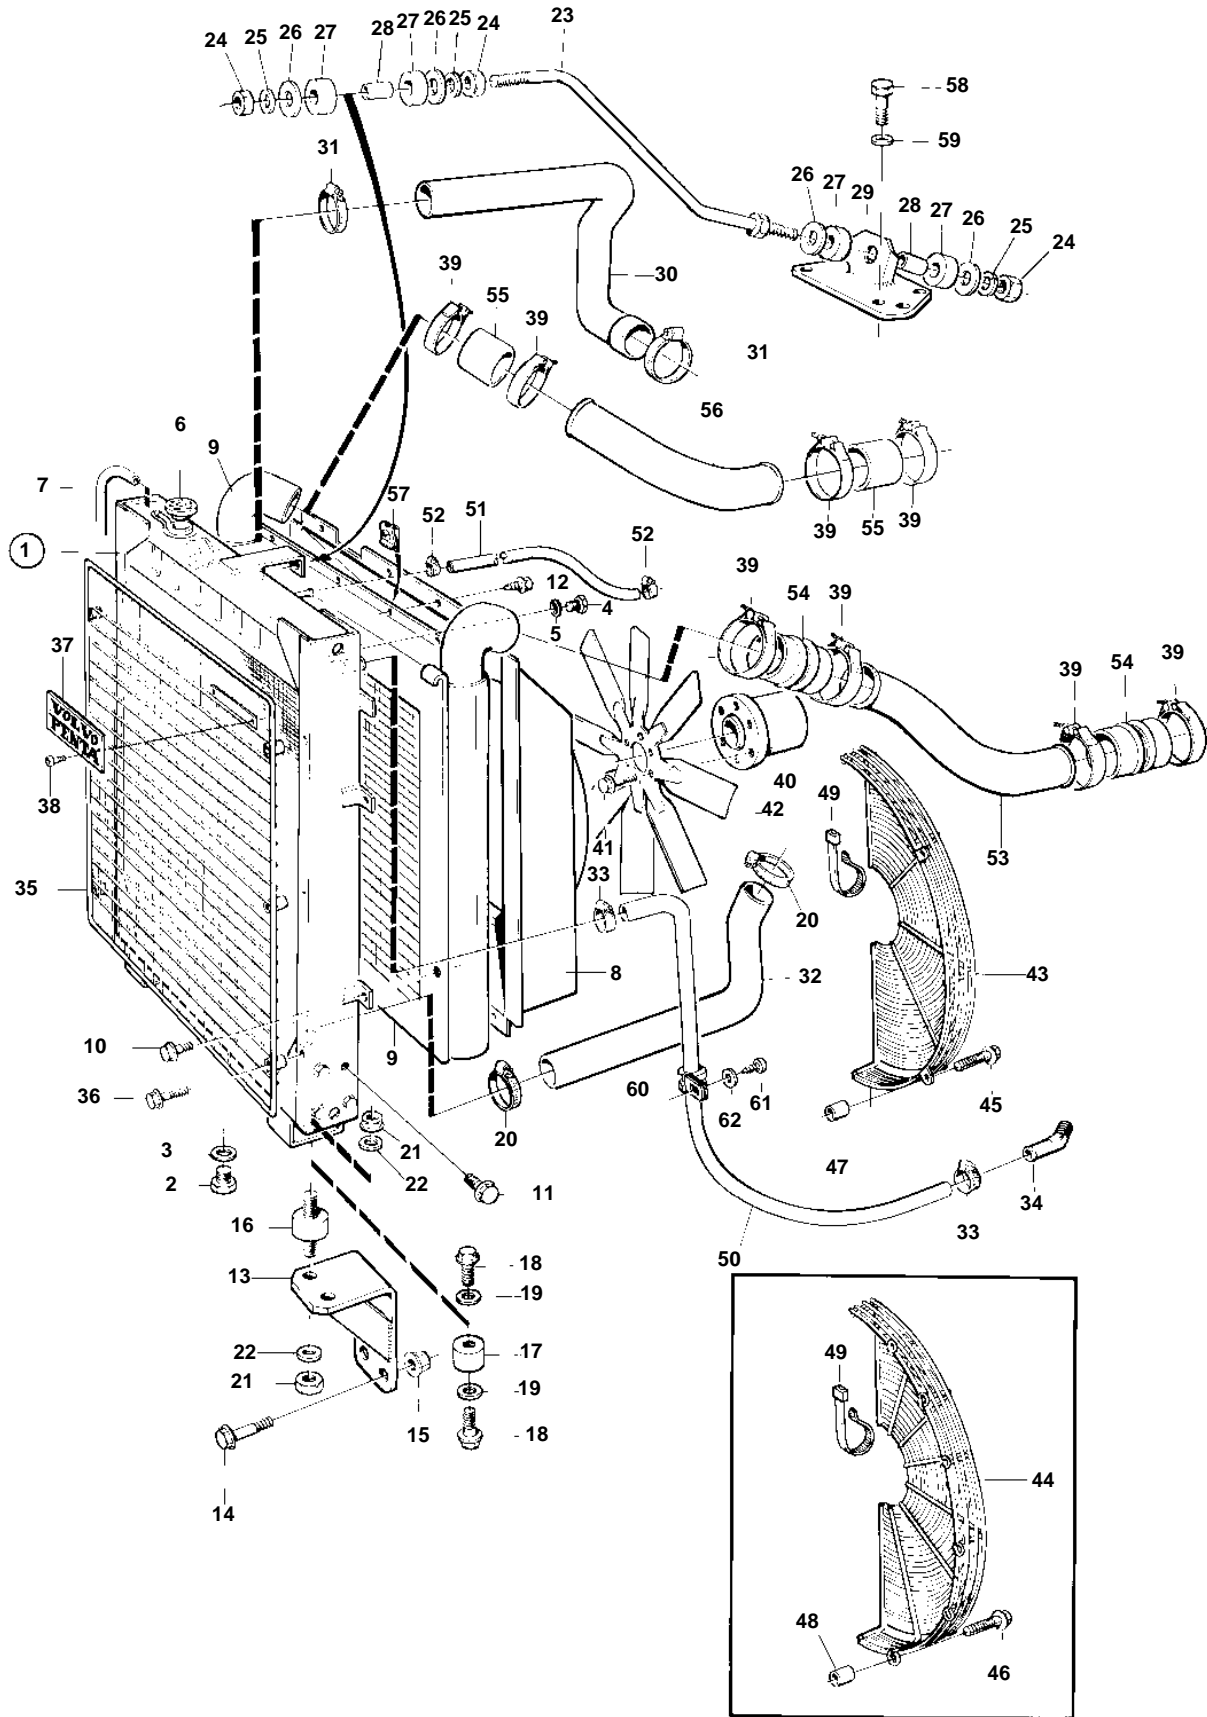

TAD1030P, TAD1030G

TAD1030P, TAD1030G

REF	PART NO.	QTY	DESCRIPTION	NOTES
1	866092	1	Radiator	
2	960630	1	• Plug	
3	969011	1	• Gasket	
4	947660	1	• Plug	
5	11994	1	• Gasket	
6	866095	1	• Pressure cap	
7	192618	X	Hose	L=1350mm
8	866094	1	Fan shroud	SN-XXXXXXXXXX/277519
	3825748	1	Fan shroud	SNXXXXXXXXXX/277520-
9	866093	1	Intercooler	
10	946173	4	Flange screw	
11	965179	8	Flange screw	
12	966862	8	Screw	
13	865785	2	Bracket	
14	946817	4	Screw	
15	971096	4	Nut	
16	849170	2	Rubber cushion	
17	866856	2	Spacer	When rubber cushions are not used for the radiator.
18	946502	4	Screw	L=20mm. When rubber cushions are not used for the radiator.
19	940280	4	Spring washer	When rubber cushions are not used for the radiator.
20	943480	2	Clamp	
21	955850	4	Nut	
22	940280	4	Spring washer	
23	865181	1	Stay	
24	955793	3	Nut	
25	941912	3	Spring washer	
26	191940	4	Washer	
27	866857	4	Rubber bushing	(252203)
28	252202	2	Bushing	
29	1660904	1	Anchorage	
30	865283	1	Hose, therm. housing	
31	943480	2	Clamp	
32	865284	1	Hose, cool. water pipe	
33	943475	2	Hose clamp	
34	942649	1	Nipple, cool. water pipe	
35	865159	1	Radiator protector	
36	947760	6	Flange screw	
37	846118	1	Emblem	
38	941651	2	Screw	
39	865575	8	Hose clamp	
40	865768	1	Fan hub	
41	946472	6	Screw	
42	865324	1	Fan, pusher type	D=750mm
43	865883	2	Fan protector	SN-XXXXXXXXXX/277519
44	3825616	2	Fan protector	SNXXXXXXXXXX/277520-
45	945444	4	Flange screw	SN-XXXXXXXXXX/277519
46	945444	12	Flange screw	SNXXXXXXXXXX/277520-
47	842350	4	Spacer sleeve	SN-XXXXXXXXXX/277519
48	946048	12	Spacer washer	SNXXXXXXXXXX/277520-
49	948211	X	Strip clamp	(948210)
50	944386	X	Hose	L=1000mm
51	13776	X	Rubber hose, air venting	L=950mm
52	943470	2	Hose clamp	
53	865183	1	Pipe, turbo	
54	865127	2	Hose	
55	865128	2	Hose	
56	865184	1	Pipe, induction manifold	SO
57		X	Clip	EARLY TYPE
58	955523	4	Screw	
59	941907	4	Spring washer	
60	952637	1	Clamp	(943717)
61	972603	1	Screw	
62	960138	1	Washer	