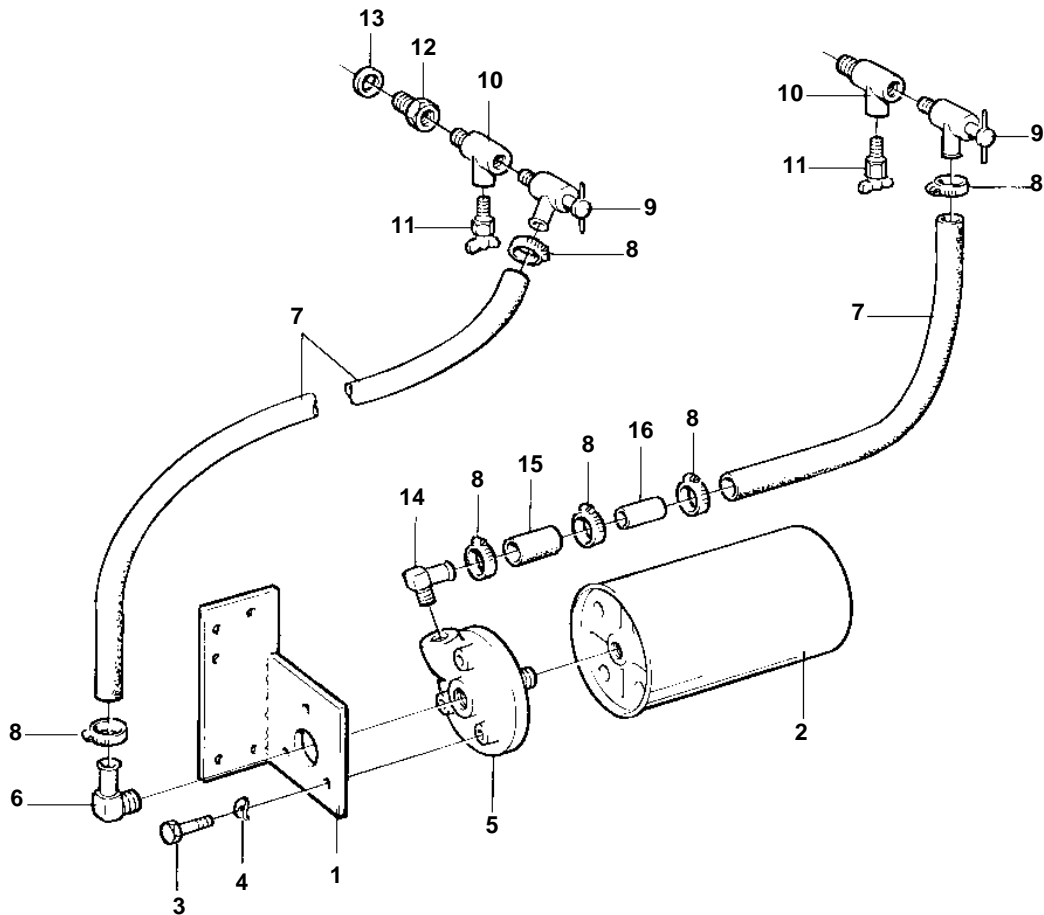

COMMON

COMMON

REF	PART NO.	QTY	DESCRIPTION	NOTES
1	836462	1	Bracket	
2	366822	1	Filter	
3	955525	3	Screw	
4	941907	3	Spring washer	
5	836440	1	Filter housing	
6	961606	1	Elbow nipple	
7	952969	X	Rubber hose	L=4000mm
8	943472	6	Hose clamp	
9	365287	2	Tap	
10	827932	2	Nipple	
11	82745	2	Tap	
12	821335	1	Plug	
13	469328	1	Gasket	
14	976040	1	Nipple	(961656)
15	952969	X	Rubber hose	L=80mm
16	365275	1	Flow indicator	