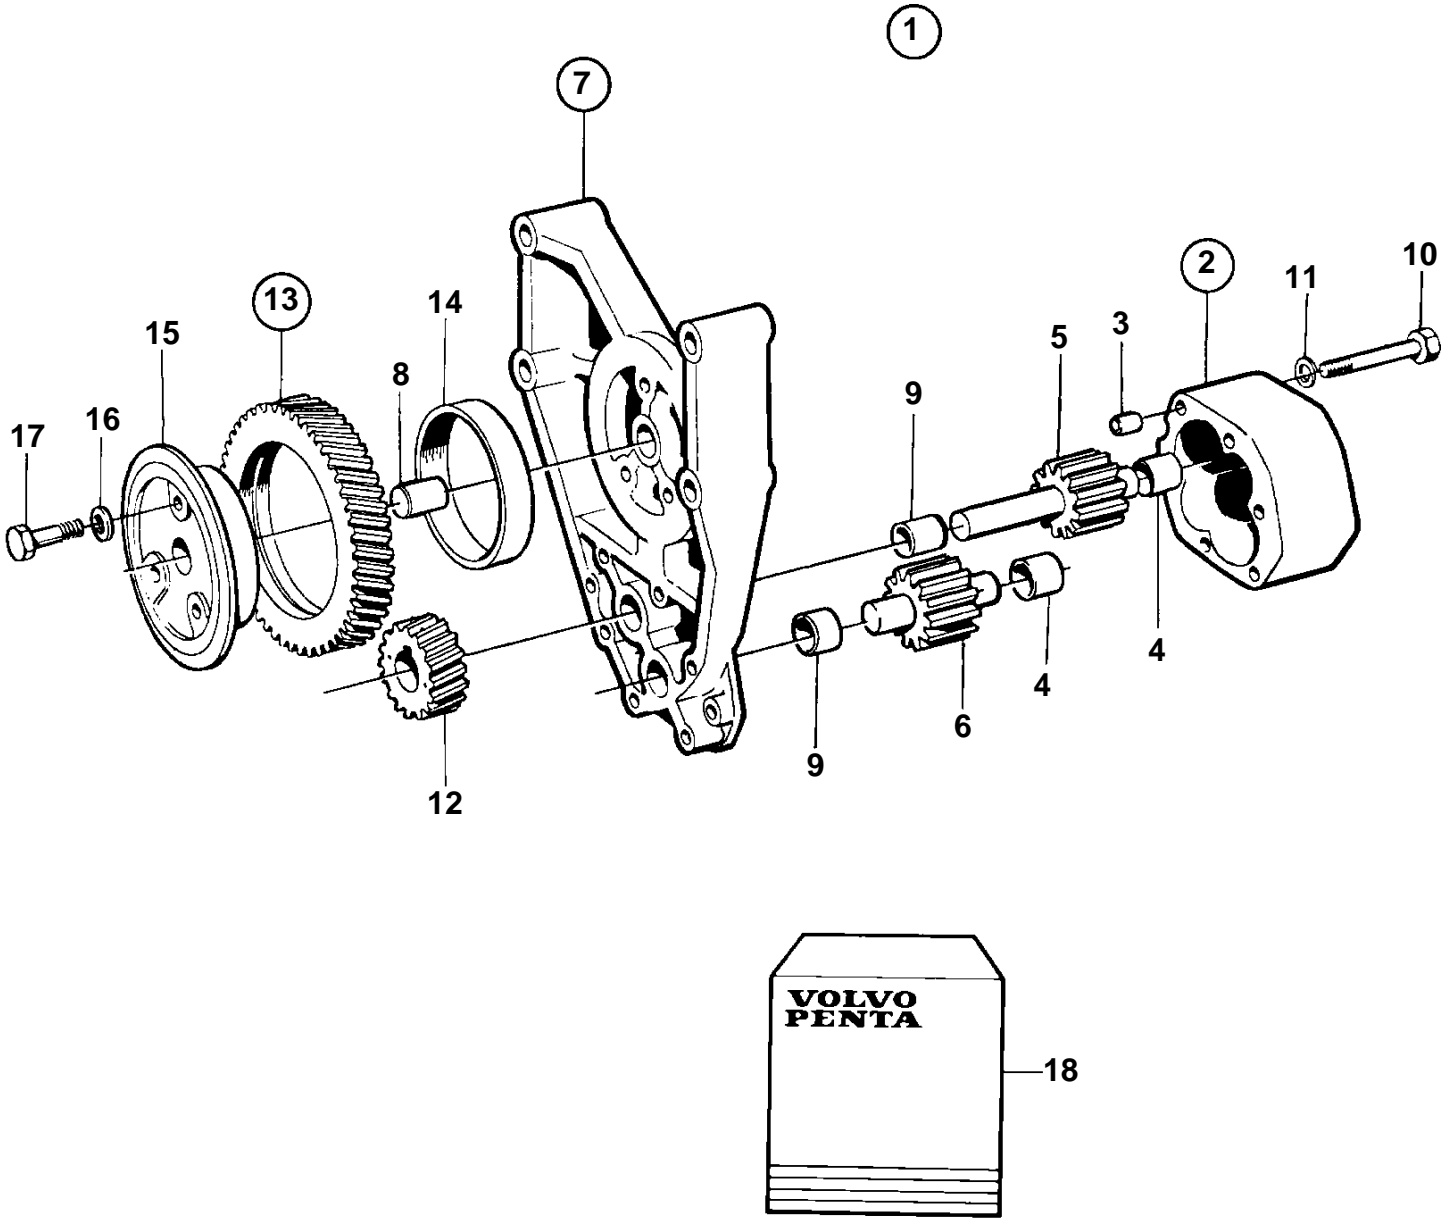

TAD1030GE, TAD1031GE, TAD1032GE

15015

TAD1030GE, TAD1031GE, TAD1032GE

REF	PART NO.	QTY	DESCRIPTION	NOTES
1	479317	1	Oil pump	
2		1	· Oil pump housing	
3	401146	2	· · Guide sleeve	
4	470347	2	· · Bushing	Included in overhaul kit.
5		1	· Shaft, with gear	Included in overhaul kit.
6		1	· Shaft, with gear	Included in overhaul kit.
7		1	· Bracket	
8	191171	1	· · Pin	
9	470347	2	· · Bushing	Included in overhaul kit.
10	955529	2	· Screw	
11	941907	2	· Spring washer	
12	478232	1	· Drive gear	
13	422047	1	· Gear	
14	422314	1	· · Bushing	
15	422313	1	· Bearing sleeve	
16	941907	3	· Spring washer	
17	940186	3	· Screw	
18	276152	1	Overhaul kit	