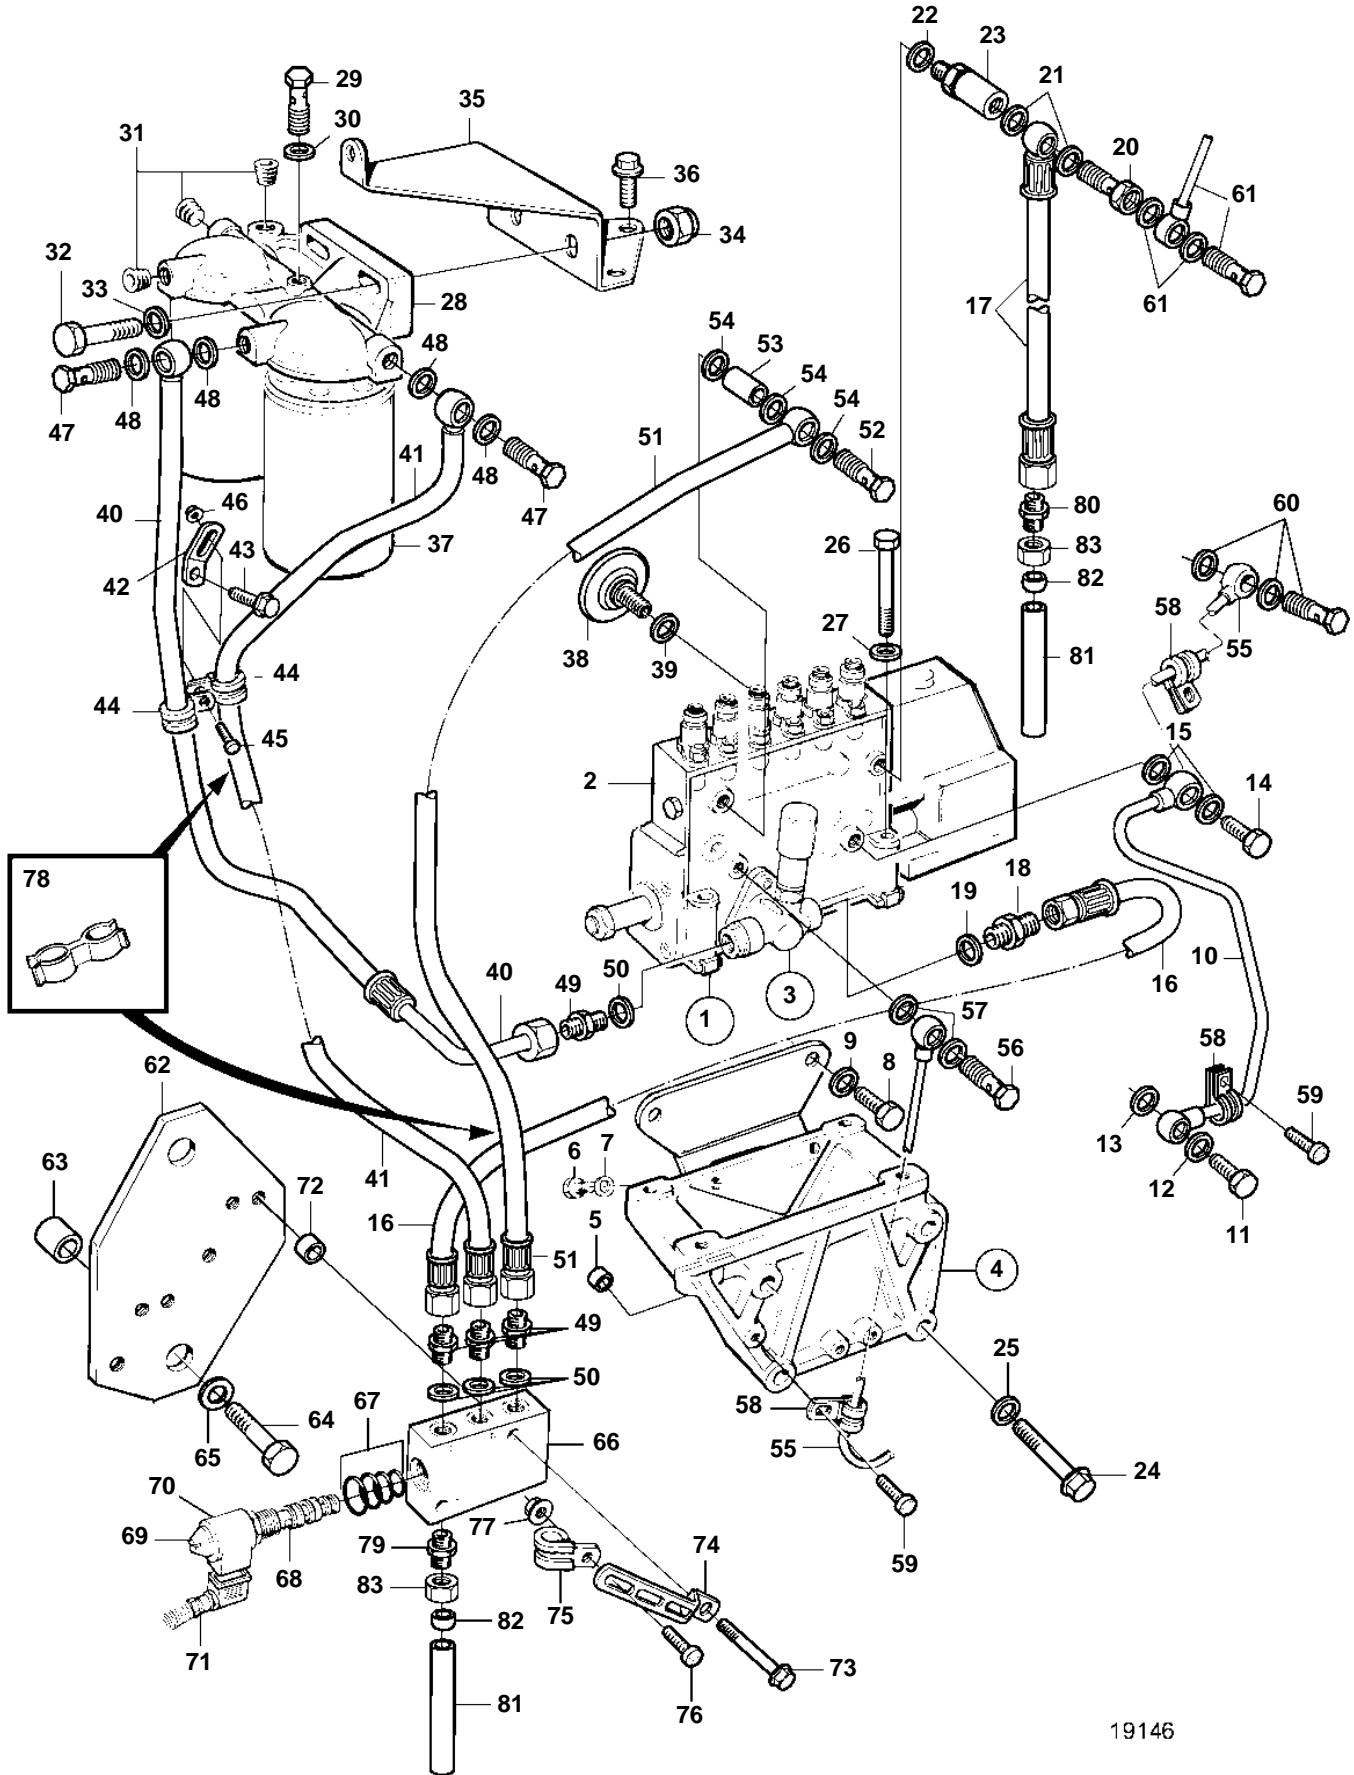

TAD1030GE, TAD1031GE, TAD1032GE

19146

TAD1030GE, TAD1031GE, TAD1032GE

REF	PART NO.	QTY	DESCRIPTION	SEE SEC.	NOTES
1	866141	1	Injection pump		
	3803721	1	Injection pump, exch, exch		
			· Comps. not spec.		
2	3825454	1	· Actuator		
			· · Comps. not spec.		
3		1	Feed pump		
				4271	
4	866783	1	Bracket		
5		2	· Guide sleeve		
6	479696	2	· Screw		
7	940097	2	· Washer		
8	479696	2	Screw		
9	940097	2	Washer		
10	478964	1	Oil return pipe, oil drain		
11	942007	1	Hollow screw		
12	11998	1	Gasket		
13	942703	1	Gasket		
14	25167	1	Hollow screw		
15	969011	2	Gasket		
16	3832957	1	Hose		
17	3833035	1	Fuel hose		
18	941754	1	Nipple		
19	969011	1	Gasket		
20	16496	1	Hollow screw		
21	969011	2	Gasket		
22	15304	1	Gasket		
23	3825154	1	Overflow valve		
24	955566	4	Screw		
25	940280	4	Spring washer		
26	940156	4	Screw		
27	190509	4	Washer		
28	8194541	1			
29	471177	1	· Screw, air venting		
30	947620	1	· Gasket		
31	968062	3	Plug		
32	940162	2	Screw		
33	960142	2	Washer		
34	946420	2	Lock nut		
35	1544859	1	Bracket		
36	942402	3	Flange screw		
37	3825133	2	Fuel filter		(466987)
38	477173	1	Pressure equalizer		
39	969011	1	Gasket		
40	3832710	1	Fuel hose		
41	3832709	1	Fuel hose		
42	965552	1	Bracket		
43		1	Screw		
44	952631	1	Clamp		
45	956094	2	Screw		
46	955781	2	Nut		
47	25167	2	Hollow screw		
48	969011	4	Gasket		
49	941754	4	Nipple		
50	969011	4	Gasket		
51	3833034	1	Fuel hose		
52	978197	1	Hollow screw		
53	1678297	1	Spacer sleeve		
54	969011	3	Gasket		
55		1	Oil feed pipe, cylinder block		
56	48634	1	Hollow screw		
57	947281	2	Gasket		
58	952623	3	Clamp