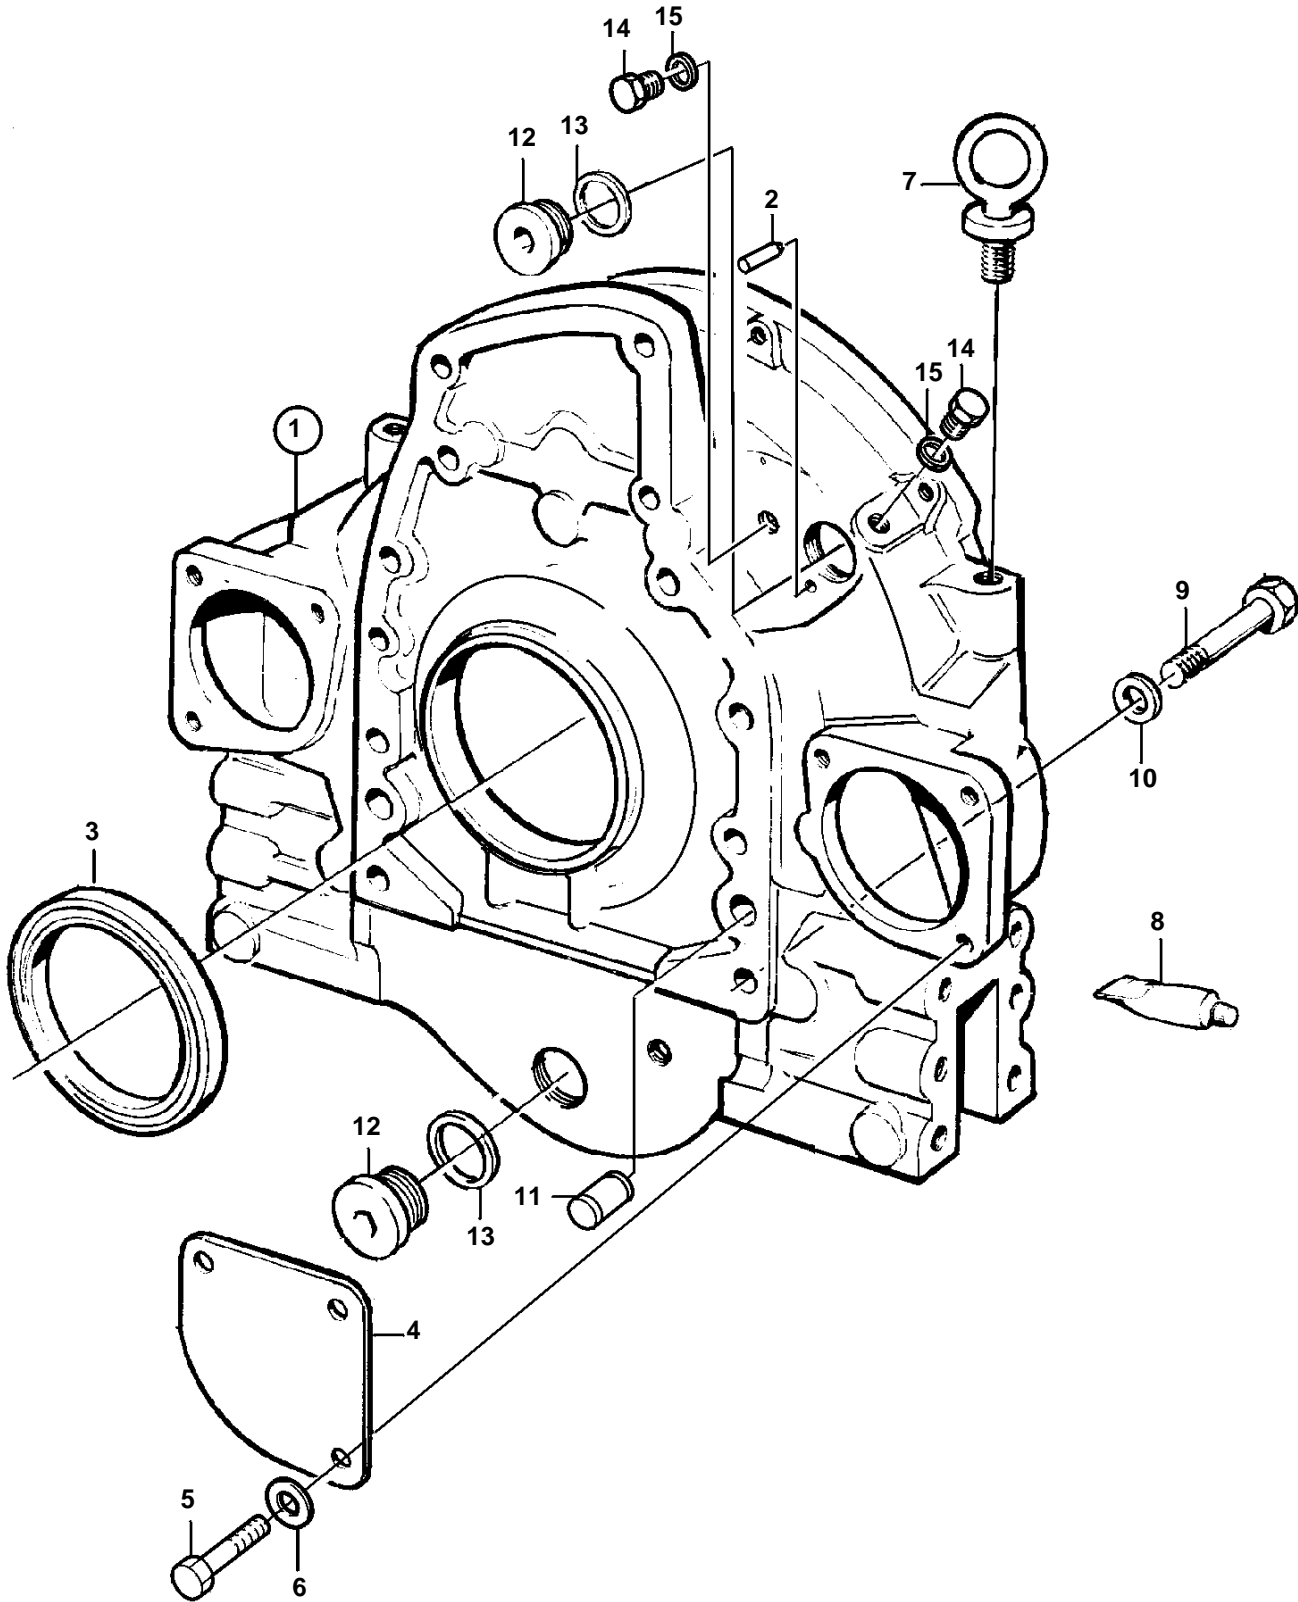

TAD1030GE, TAD1031GE, TAD1032GE

TAD1030GE, TAD1031GE, TAD1032GE

REF	PART NO.	QTY	DESCRIPTION	NOTES
1	848961	1	Flywheel housing	SAE 1
2	403270	1	• Pin	
3	20441697	1	Sealing ring	(469336)
4	423081	1	Flange	
5	940114	3	Screw	
6	942336	3	Spring washer	
7	942345	2	Lifting eye	
8	1161231	X	Sealant	304ml
	1161277	X	Sealant	10g
9	955582	2	Screw	L=70mm
	955587	2	Screw	L=102mm
	955580	8	Screw	L=57mm
10	941911	12	Spring washer	
11	191171	2	Pin	
12	467365	2	Plug	
13	469327	2	Gasket	
14	180761	2	Plug	
15	11996	2	Gasket	