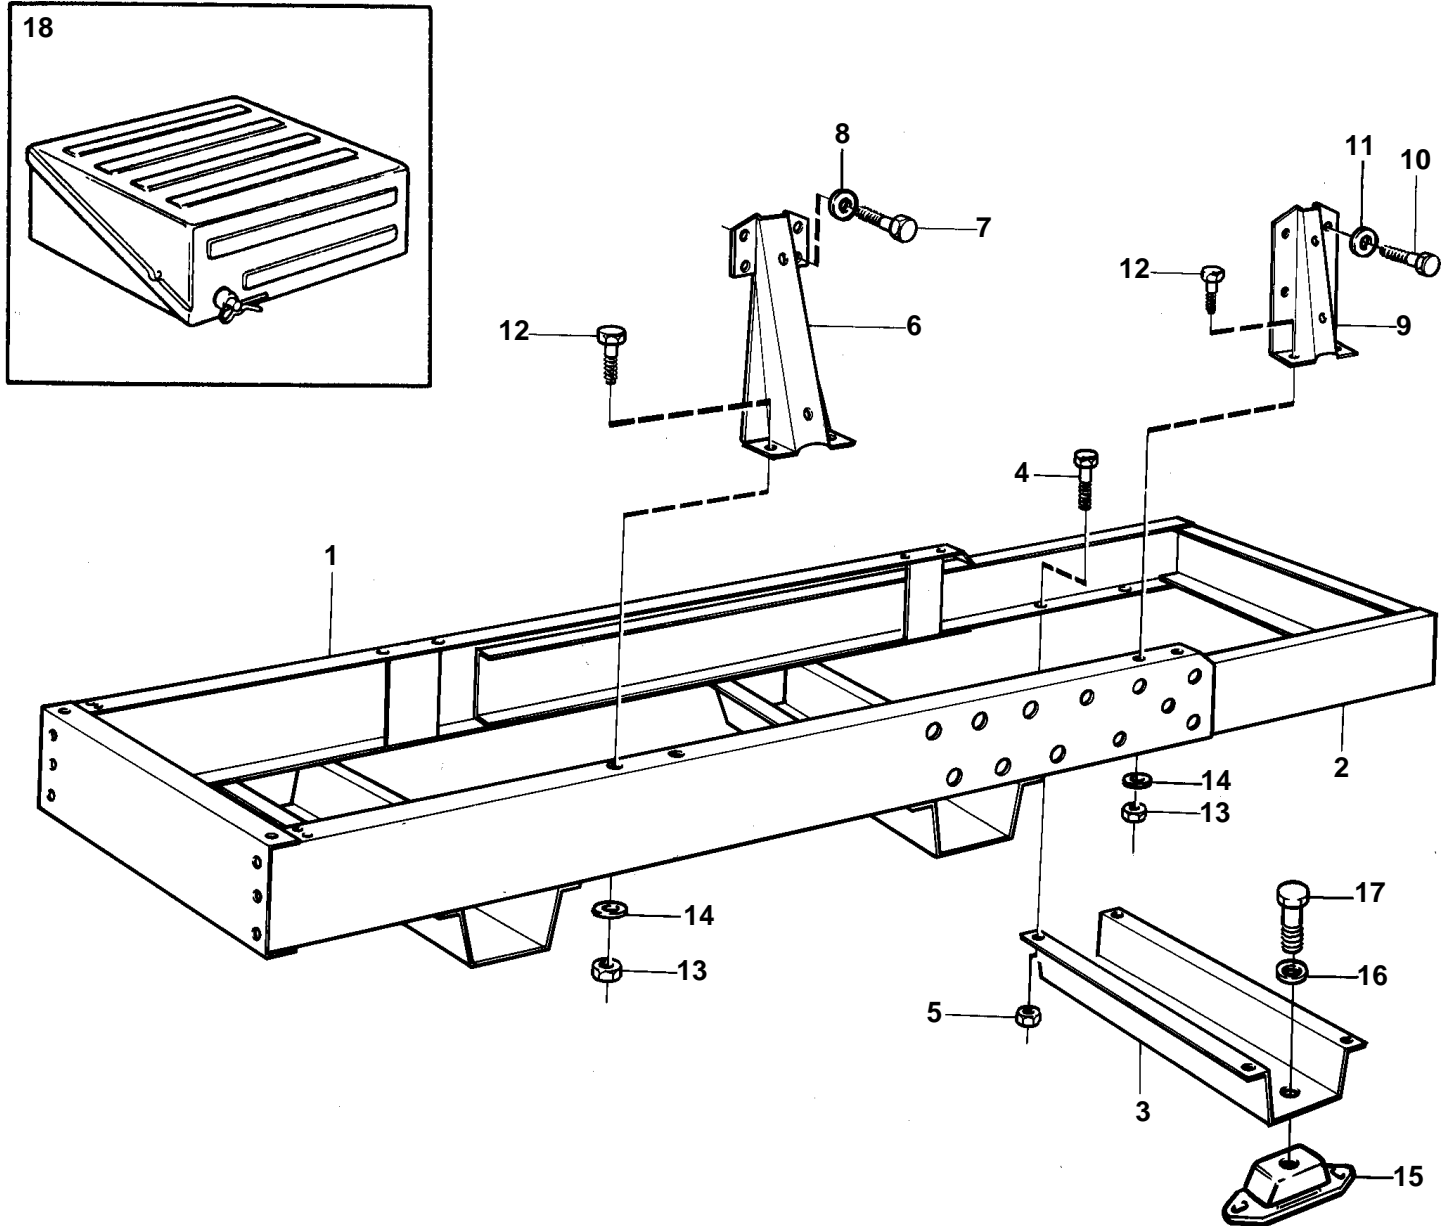

TAD1030GE, TAD1031GE, TAD1032GE

10916

TAD1030GE, TAD1031GE, TAD1032GE

REF	PART NO.	QTY	DESCRIPTION	NOTES
1		1	Frame	(865187)
2		1	Frame, inner	
3		1	Crossmember	
4	946329	4	Flange screw	
5	971095	4	Nut	
6	863023	2	Engine bracket, front	
7	955577	8	Screw	
8	941911	8	Spring washer	
9	863022	2	Engine bracket, rear	
10	955560	8	Screw	
11	940280	8	Spring washer	
12	965191	8	Screw	
13	971099	8	Flange lock nut	
14	940280	8	Spring washer	
15	862073	6	Rubber element	65SH, EARLY PROD
	3828247	6	Rubber cushion	60SH, LATER PROD
16	955904	6	Washer	
17	961305	6	Screw	
18		1	Battery box	SE GROUP 30