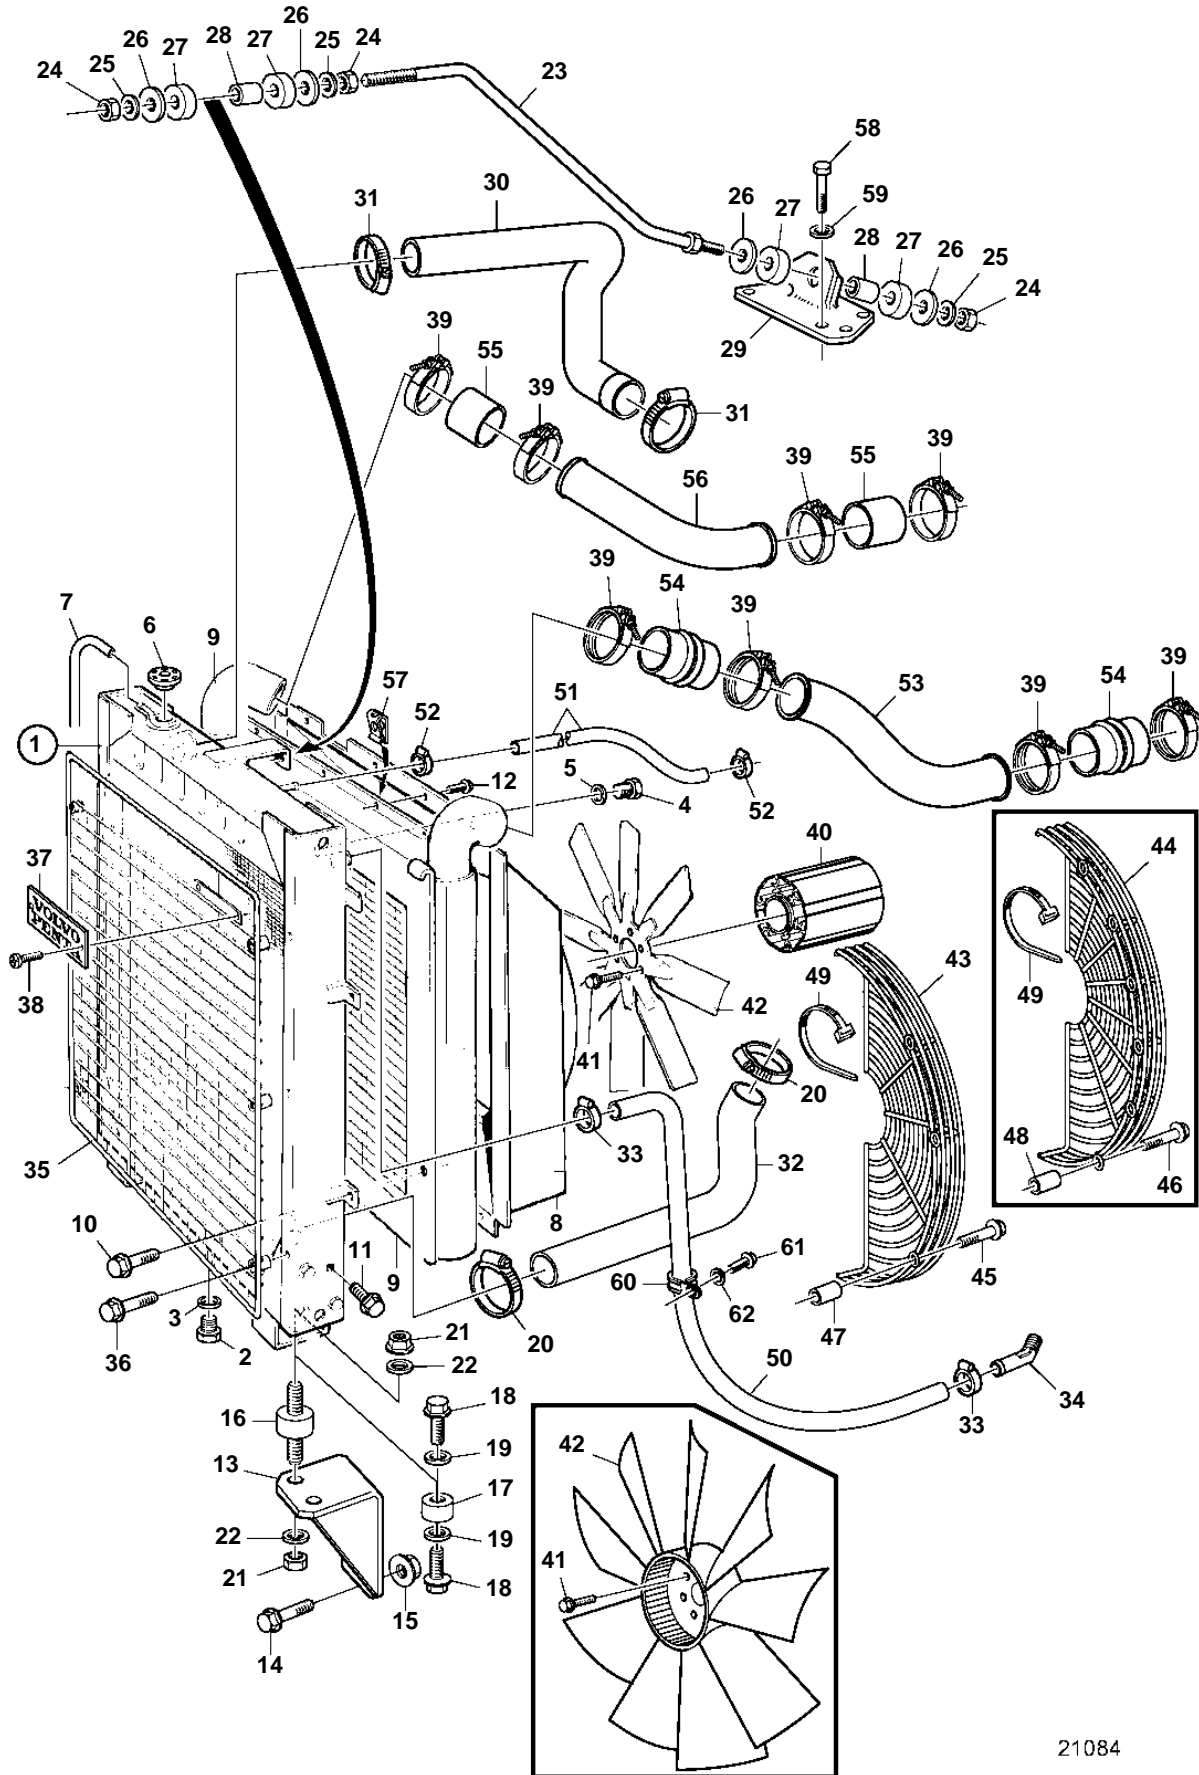

TAD1031GE

21084

TAD1031GE

REF	PART NO.	QTY	DESCRIPTION	NOTES
1	866092	1	Radiator	
2	960630	1	• Plug	
3	969011	1	• Gasket	
4	947660	1	• Plug	
5	11994	1	• Gasket	
6	866095	1	• Pressure cap	
7	192618	X	• Hose	L=1350mm
8	866094	1	Fan shroud	SN-XXXXXXXXXX/277519
	3825748	1	Fan shroud	SNXXXXXXXXXX/277520-
9	866093	1	Intercooler	
10	946173	4	Flange screw	
11	973924	8	Flange screw	
12	966862	8	Screw	
13	865785	2	Bracket	
14	946817	4	Screw	
15	971096	4	Nut	
16	849170	2	Rubber cushion	
17	866856	2	Spacer	When rubber cushions are not used for the radiator.
18	946502	4	Screw	When rubber cushions are not used for the radiator., L=20mm
19	940280	4	Spring washer	When rubber cushions are not used for the radiator.
20	943480	2	Clamp	
21	955850	4	Nut	
22	940280	4	Spring washer	
23	865181	1	Stay	
24	955793	3	Nut	
25	941912	3	Spring washer	
26	191940	4	Washer	
27	866857	4	Rubber bushing	(252203)
28	252202	2	Bushing	
29	1660904	1	Anchorage	
30	865283	1	Hose, therm. housing	
31	943480	2	Clamp	
32	865284	1	Hose, cool. water pipe	
33	943475	2	Hose clamp	
34	942649	1	Nipple, cool. water pipe	
35	865159	1	Radiator protector	
36	947760	6	Flange screw	
37	846118	1	Emblem	
38	941651	2	Screw	
39	865575	8	Hose clamp	
40	865768	1	Fan hub	FOR METAL FAN
	3829422	1	Fan hub	FOR PLASTICFAN
41	946472	6	Screw	
	965187	6	Screw	
42	865324	1	Fan, pusher type	D=750mm, Metal.
	3827492	1	Fan, pusher type	D=750mm, Plastic.
43	865883	2	Fan protector	SN-XXXXXXXXXX/277519
44	3825616	2	Fan protector	SNXXXXXXXXXX/277520-
45	945444	4	Flange screw	SN-XXXXXXXXXX/277519
46	945444	12	Flange screw	SNXXXXXXXXXX/277520-
47	842350	4	Spacer sleeve	SN-XXXXXXXXXX/277519
48	946048	12	Spacer washer	SNXXXXXXXXXX/277520-
49	948211	X	Strip clamp	(948210)
50	944386	X	Hose	L=1000mm
51	943367	X	Hose, air venting	L=950mm
52	943470	2	Hose clamp	
53	865183	1	Pipe, turbo	
54	865127	2	Hose	
55	865128	2	Hose	
56	889582	1	Charge air pipe	
57		X	Clip	EARLY TYPE
58	955523	4	Screw	
59	941907	4	Spring washer	