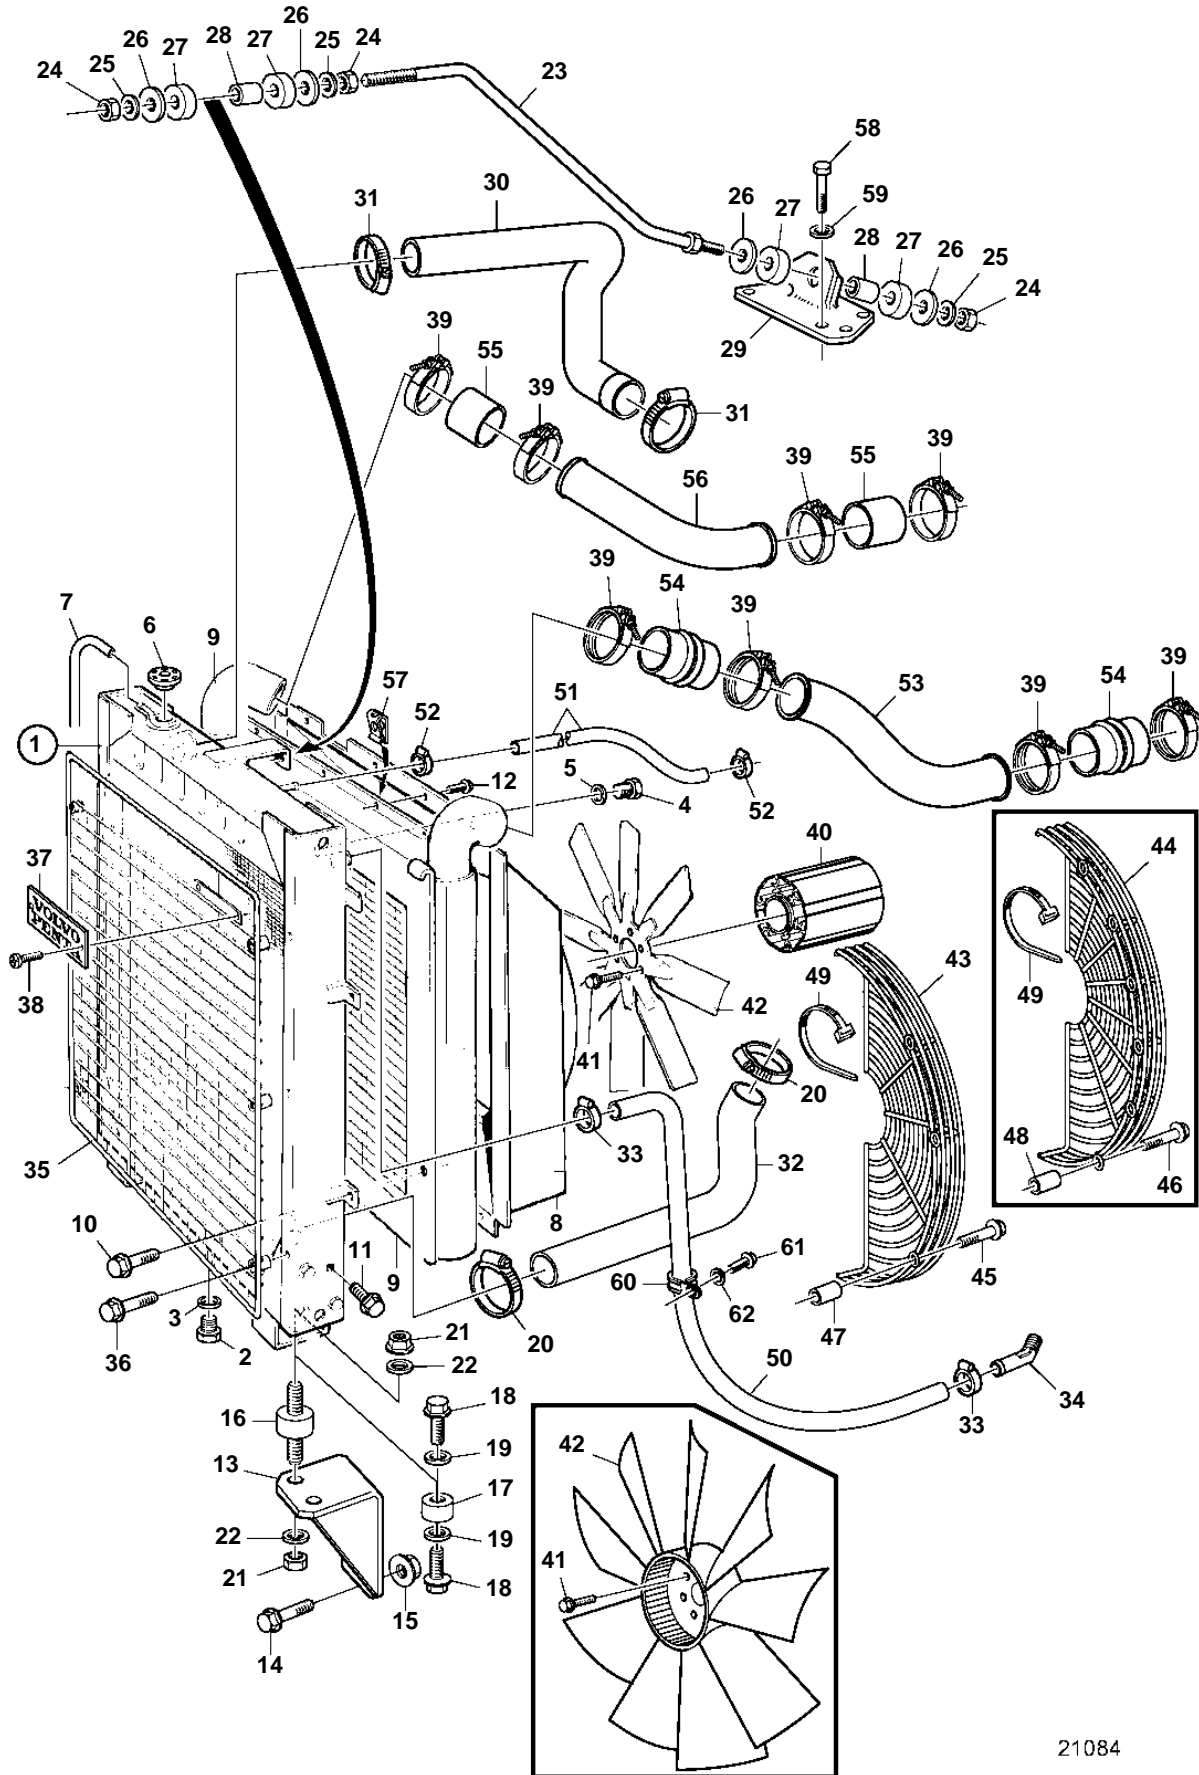

TAD1030GE

21084

## TAD1030GE

REF	PART NO.	QTY	DESCRIPTION	NOTES
1	866092	1	Radiator	
2	960630	1	• Plug	
3	969011	1	• Gasket	
4	947660	1	• Plug	
5	11994	1	• Gasket	
6	866095	1	• Pressure cap	
7	192618	X	• Hose	L=1350mm
8	866094	1	Fan shroud	SN-XXXXXXXXXX/277519
	3825748	1	Fan shroud	SNXXXXXXXXXX/277520-
9	866093	1	Intercooler	
10	946173	4	Flange screw	
11	973924	8	Flange screw	
12	966862	8	Screw	
13	865785	2	Bracket	
14	946817	4	Screw	
15	971096	4	Nut	
16	849170	2	Rubber cushion	
17	866856	2	Spacer	When rubber cushions are not used for the radiator.
18	946502	4	Screw	When rubber cushions are not used for the radiator., L=20mm
19	940280	4	Spring washer	When rubber cushions are not used for the radiator.
20	943480	2	Clamp	
21	955850	4	Nut	
22	940280	4	Spring washer	
23	865181	1	Stay	
24	955793	3	Nut	
25	941912	3	Spring washer	
26	191940	4	Washer	
27	866857	4	Rubber bushing	(252203)
28	252202	2	Bushing	
29	1660904	1	Anchorage	
30	865283	1	Hose, therm. housing	
31	943480	2	Clamp	
32	865284	1	Hose, cool. water pipe	
33	943475	2	Hose clamp	
34	942649	1	Nipple, cool. water pipe	
35	865159	1	Radiator protector	
36	947760	6	Flange screw	
37	846118	1	Emblem	
38	941651	2	Screw	
39	865575	8	Hose clamp	
40	865768	1	Fan hub	FOR METAL FAN
	3829422	1	Fan hub	FOR PLASTICFAN
41	946472	6	Screw	
	965187	6	Screw	
42	865324	1	Fan, pusher type	D=750mm, Metal.
	3827492	1	Fan, pusher type	D=750mm, Plastic.
43	865883	2	Fan protector	SN-XXXXXXXXXX/277519
44	3825616	2	Fan protector	SNXXXXXXXXXX/277520-
45	945444	4	Flange screw	SN-XXXXXXXXXX/277519
46	945444	12	Flange screw	SNXXXXXXXXXX/277520-
47	842350	4	Spacer sleeve	SN-XXXXXXXXXX/277519
48	946048	12	Spacer washer	SNXXXXXXXXXX/277520-
49	948211	X	Strip clamp	(948210)
50	944386	X	Hose	L=1000mm
51	943367	X	Hose, air venting	L=950mm
52	943470	2	Hose clamp	
53	865183	1	Pipe, turbo	
54	865127	2	Hose	
55	865128	2	Hose	
56	865184	1	Pipe, induction manifold	
57		X	Clip	EARLY TYPE
58	955523	4	Screw	
59	941907	4	Spring washer	