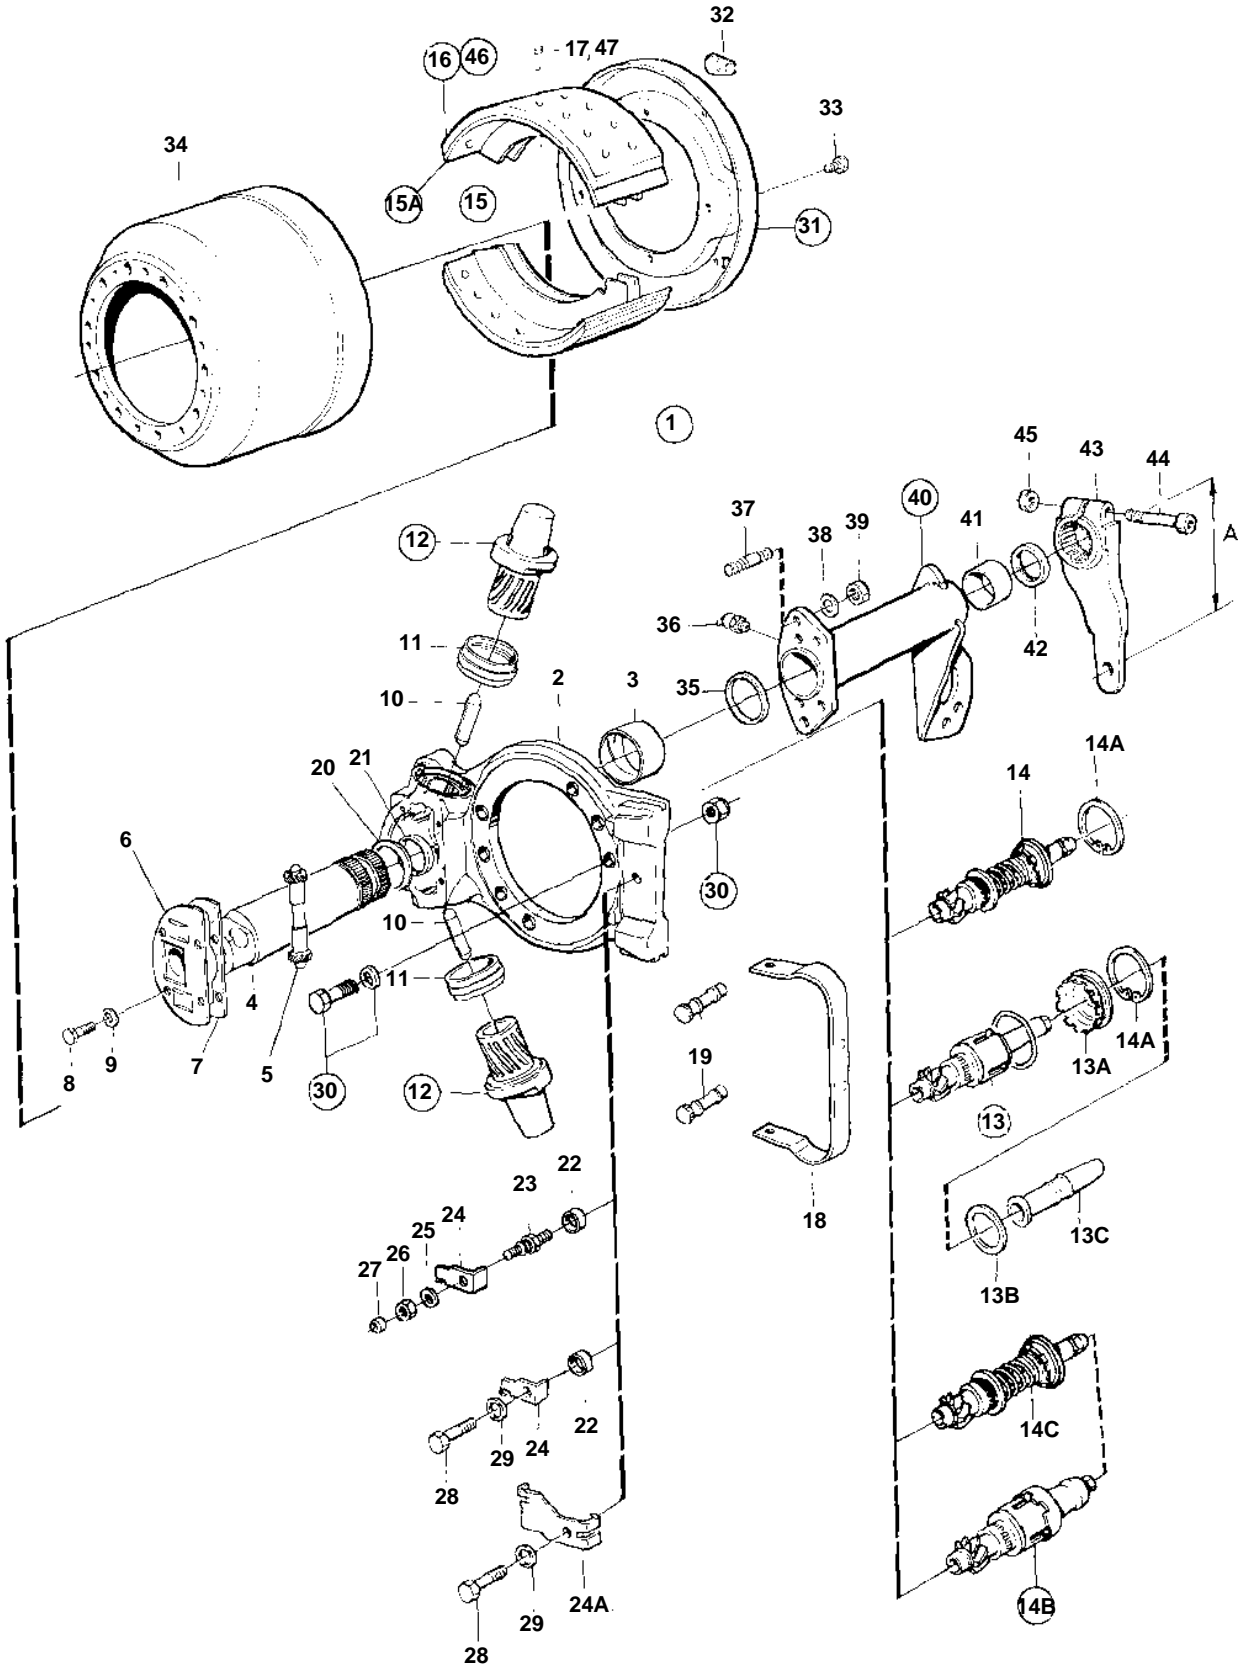

RAN480, RAN480HD

RAN480, RAN480HD

REF	PART NO.	QTY	DESCRIPTION	SEE SEC.	NOTES
1	854613	1	Wheel brake		V, SN29286-. *AS A SPARE PART REPLACED BY BRAKE 1081104 LEFT AND BRAKE 1081105 RIGHT.
	1081104	1	Wheel brake, MARKED 1404		LEFT. WITH ASBESTOS-FREE BRAKE LININGS MARKED VOLVO 43.
	854614	1	Wheel brake		H, SN29286-. *AS A SPARE PART REPLACED BY BRAKE 1081104 LEFT AND BRAKE 1081105 RIGHT.
	1081105	1	Wheel brake, MARKED 1403		RIGHT. WITH ASBESTOS-FREE BRAKE LININGS MARKED VOLVO 43.
2	1698730	1	• Brake anchorage		V, SN29286-
	1698731	1	• Brake anchorage		H, SN29286-
3	1088812	1	• Bushing		
4	1696643	1	• Brake cam, MARKED 1404		
	1696642	1	• Brake cam, MARKED 1403		
5	272910	1	• Cross shaft		
6	1696449	1	• Cover plate		
7	1696450	1	• Gasket	IK	INCLUDED IN SEAL KIT 272905
8	955271	4	• Screw		
9	955892	4	• Washer		
10	1696446	2	• Thrust pin		
11	3090954	2	• Dust cover		(1696448)
12	3097100	1	• Repair kit		(272908). RIGHT HAND THREAD AND RIGHT HAND HELIX.
	3097099	1	• Adjuster kit		(272909). LEFT HAND THREAD AND LEFT HAND HELIX.
14B		1	• ADJUSTING DEVICE		SN29286-. AUTOMATIC ADJUSTMENT.
				04F-1450	
14C	3090997	1	• Adjusting device		V, SN29286-. MANUALLY ADJUSTABLE.
	3090998	1	• Adjusting device		H, SN29286-. MANUALLY ADJUSTABLE.
15	872630	1	• Brake shoe kit		WITH ASBESTOSFREE BRAKE LININGS.
15A	3090076	1	• • Brake shoe kit		
16	275996	1	• • Brake lining kit		STD D, TID UTF. WITH ASBESTOS-FREE BRAKE LININGS MARKED VOLVO 15GF.
	3091458	1	• • Brake lining kit		STD D, SEN UTF. WITH ASBESTOS-FREE BRAKE LININGS MARKED VOLVO 43.
17	1620004	X	• • • Rivet		
18	3097092	1	• Return spring		
19	3097299	2	• Pin		
20	1697408	1	• Washer		
21	1697234	1	• Seal	IK	
22	1697237	1	• Washer		
24	1697238	1	• Spring		LEFT
	1697239	1	• Spring		RIGHT
24A	8150789	1	• Spring		V, MÄRK/MARKED 36
	8150790	1	• Retainer		H, MÄRK/MARKED 37