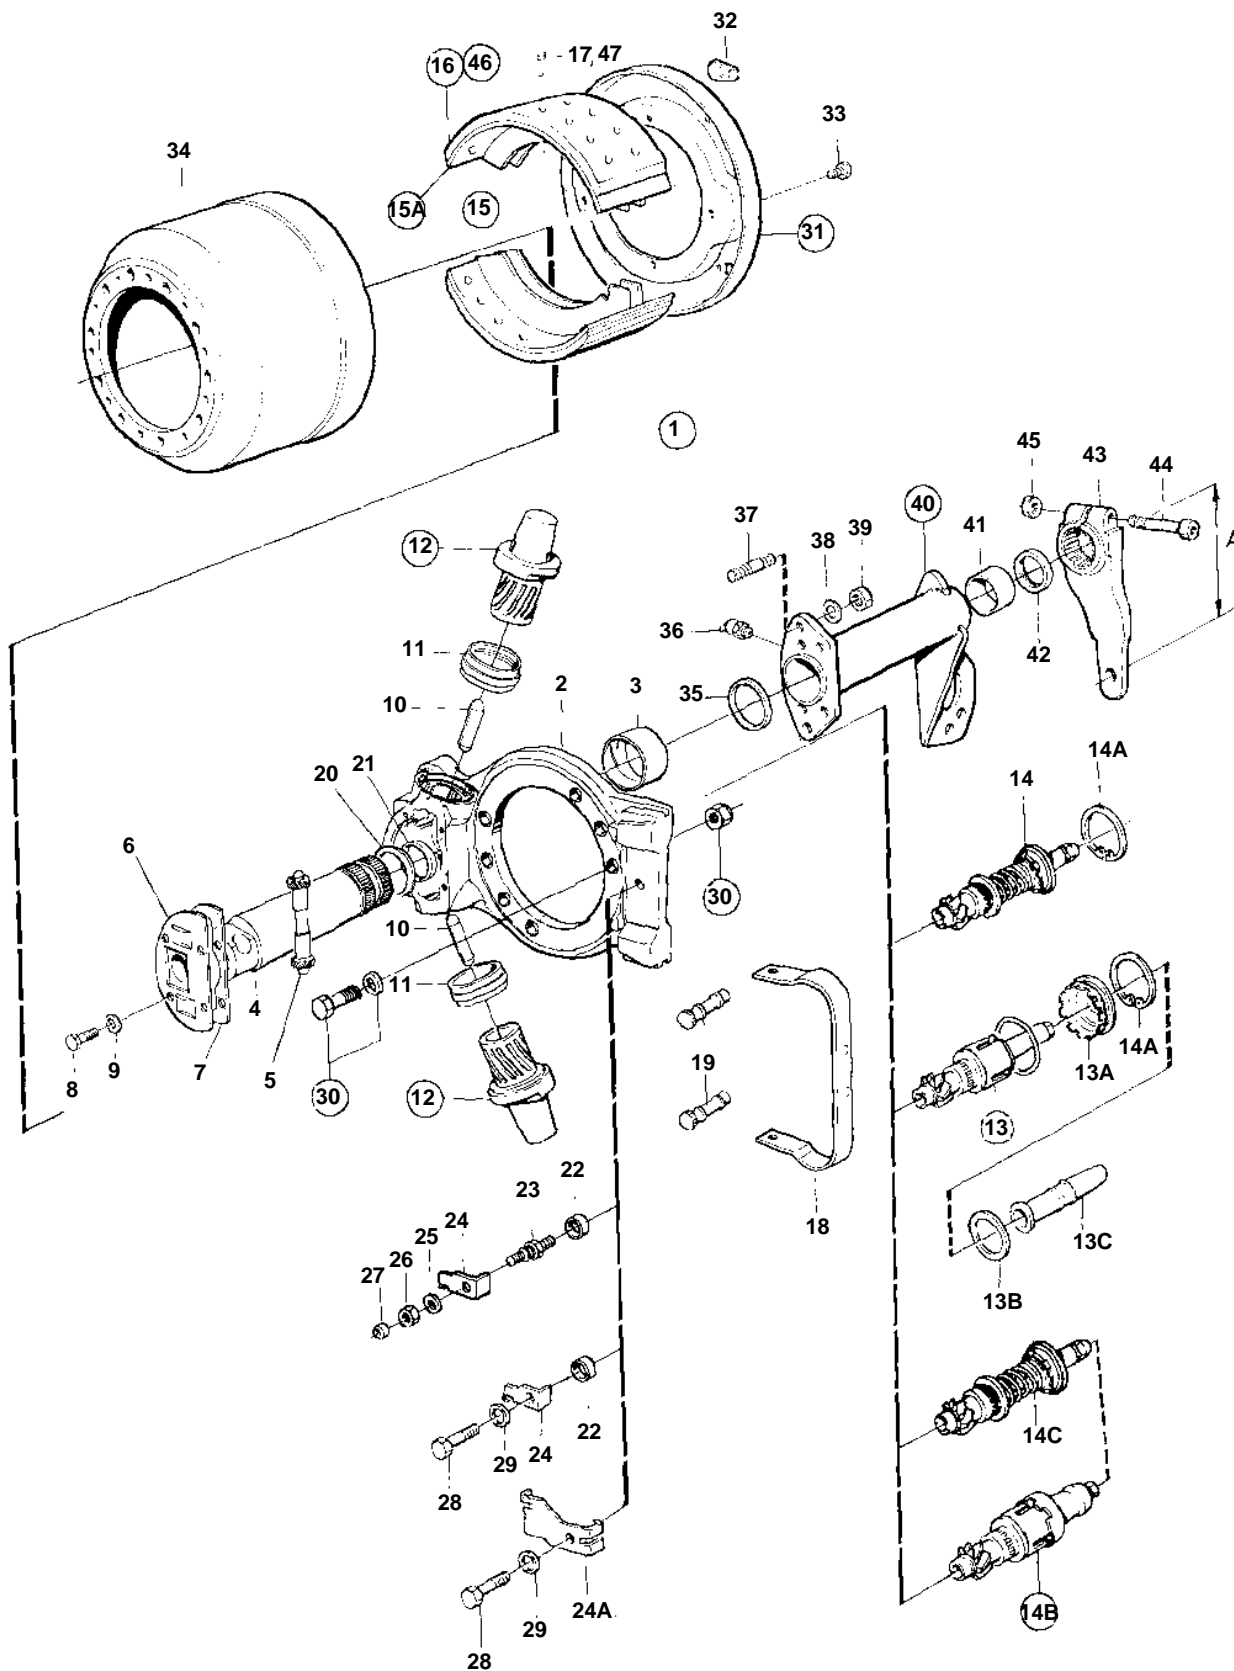

RAN480, RAN480HD

RAN480, RAN480HD

REF	PART NO.	QTY	DESCRIPTION	SEE SEC.	NOTES
1	1607692	1			LEFT. *AS A SPARE PART REPLACED BY BRAKE 1081104 LEFT AND BRAKE 1081105 RIGHT.
	1610432	1			LEFT. *AS A SPARE PART REPLACED BY BRAKE 1081104 LEFT AND BRAKE 1081105 RIGHT.
	1620054	1			LEFT. *AS A SPARE PART REPLACED BY BRAKE 1081104 LEFT AND BRAKE 1081105 RIGHT.
	1668016	1			V, SN-29285. *AS A SPARE PART REPLACED BY BRAKE 1081104 LEFT AND BRAKE 1081105 RIGHT.
	1607693	1			RIGHT. *AS A SPARE PART REPLACED BY BRAKE 1081104 LEFT AND BRAKE 1081105 RIGHT.
	1610433	1			RIGHT. *AS A SPARE PART REPLACED BY BRAKE 1081104 LEFT AND BRAKE 1081105 RIGHT.
	1620055	1			RIGHT. *AS A SPARE PART REPLACED BY BRAKE 1081104 LEFT AND BRAKE 1081105 RIGHT.
	1668017	1			H, SN-29285. *AS A SPARE PART REPLACED BY BRAKE 1081104 LEFT AND BRAKE 1081105 RIGHT.
2	1697965	1	• Brake anchorage		V, SN-29285
	1697966	1	• Brake anchorage		H, SN-29285
3	1088812	1	• Bushing		
4	1696643	1	• Brake cam, MARKED 1404		
	1696642	1	• Brake cam, MARKED 1403		
5	272910	1	• Cross shaft		
6	1696449	1	• Cover plate		
7	1696450	1	• Gasket	IK	INCLUDED IN SEAL KIT 272905
8	955271	4	• Screw		
9	955892	4	• Washer		
10	1696446	2	• Thrust pin		
11	3090954	2	• Dust cover		(1696448)
12	3097100	1	• Repair kit		(272908). RIGHT HAND THREAD AND RIGHT HAND HELIX.
	3097099	1	• Adjuster kit		(272909). LEFT HAND THREAD AND LEFT HAND HELIX.
13		1	• ADJUSTING DEVICE		SN-29285. AUTOMATIC ADJUSTMENT.
				04F-1450	
13A	1697406	1	• Plug		SN-29285
13B	1626700	2			SN-29285
13C	1626699	2	• Cover		SN-29285
14	1606775	1	• Adjusting device		V, SN-29285. MANUALLY ADJUSTABLE.
	1607502	1	• Adjusting device		H, SN-29285. MANUALLY ADJUSTABLE.
14A	1696868	1	• Snap ring		SN-29285
15	872630	1	• Brake shoe kit		WITH ASBESTOSFREE BRAKE LININGS.
15A	3090076	1	• • Brake shoe kit		
16	275996	1	• • Brake lining kit		STD D, TID UTF. WITH ASBESTOS-FREE BRAKE LININGS MARKED VOLVO 15GF.
	3091458	1	• • Brake lining kit		STD D, SEN UTF. WITH ASBESTOS-FREE BRAKE LININGS MARKED VOLVO 43.
17	1620004	X	• • • Rivet		
18	3097092	1	• Return spring		
19	3097299	2	• Pin		
20	1697408	1	• Washer		
21	1697234	1	• Seal	IK	
22	1697237	1	• Washer		
23	1697236	1	• Stud		ERS AV 970947
24	1697238	1	• Spring		LEFT