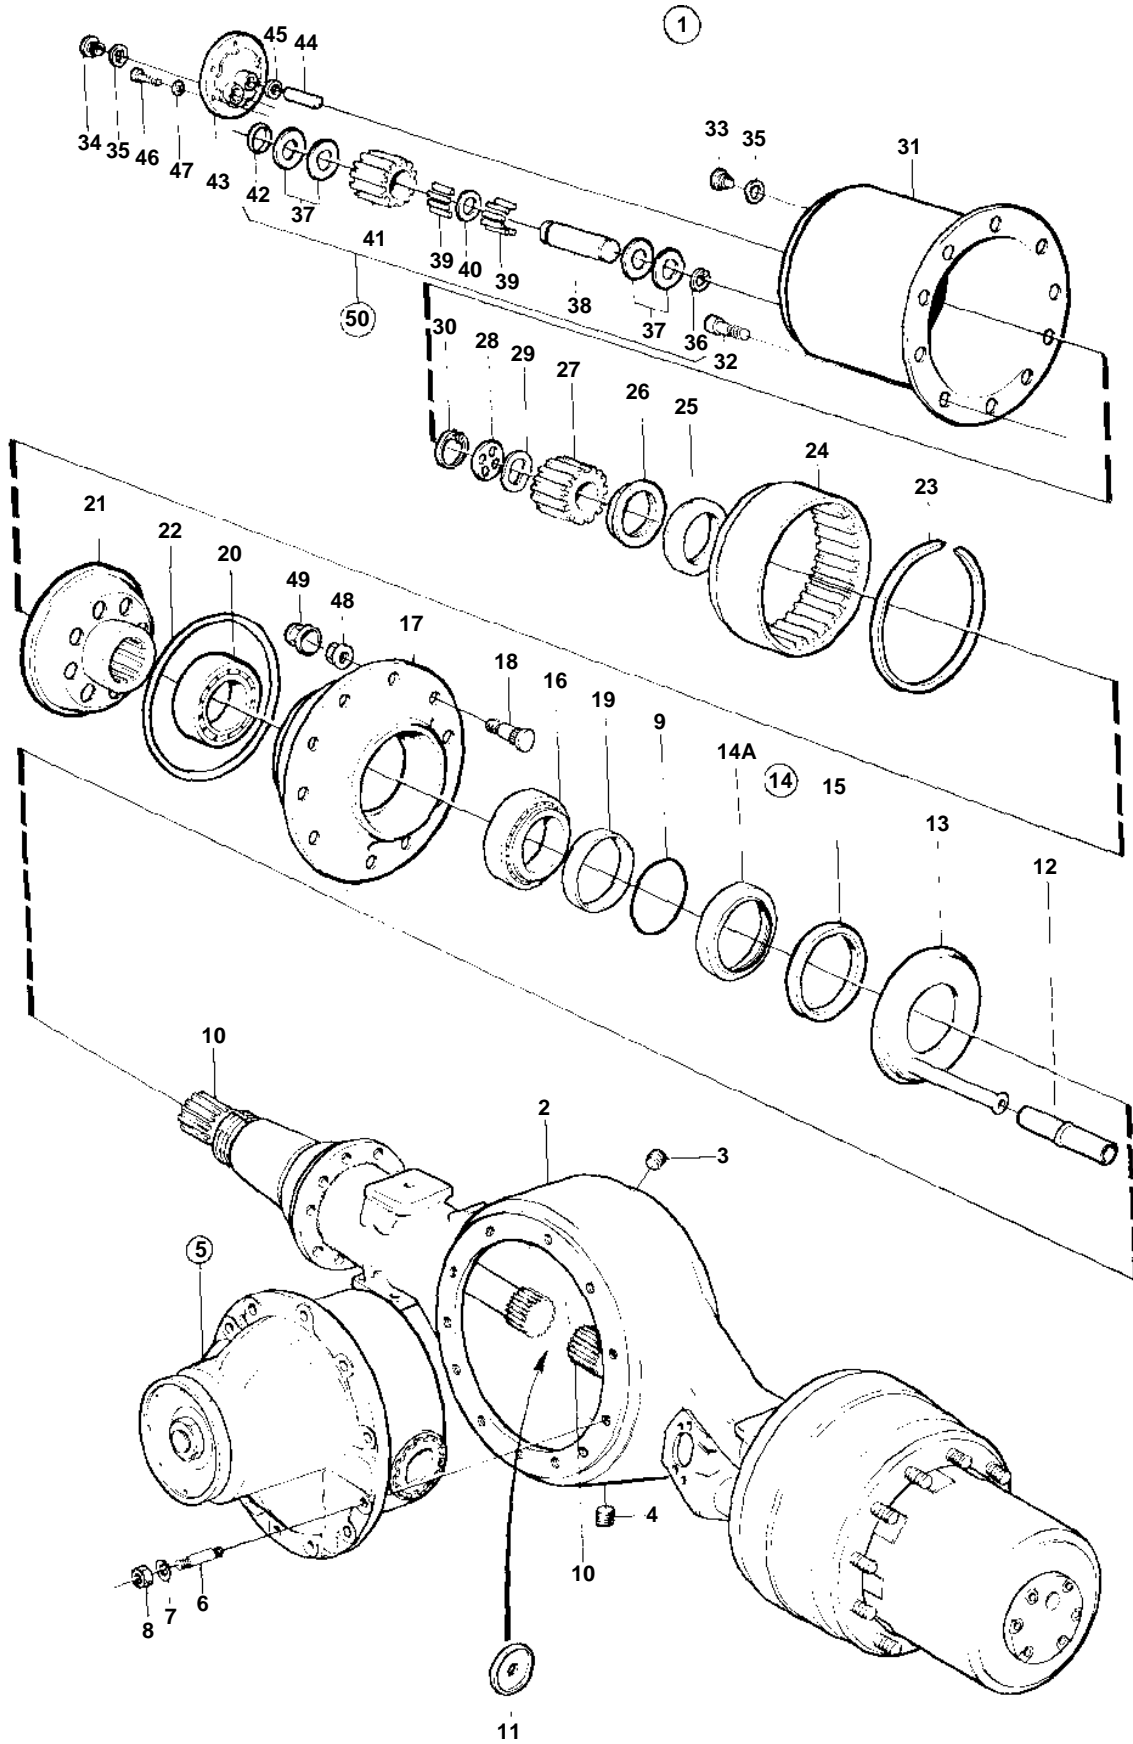

RAN480HD

10357

RAN480HD

REF	PART NO.	QTY	DESCRIPTION	SEE SEC.	NOTES
1	854123	1	, TRACK-WIDTH1882MM		UTV 14,88:1
2	853860	1	· Axle casing		CYLINDRICAL STEERING.
3	1524292	1	· Plug		
4	1524292	1	· Plug		
5	1523576	1	· Differential carrier		RATIO 4,30:1. CYLINDRICAL STEERING.
				04F-1760	
6	1522889	2	· Stud		L = 60 MM
	1522890	2	· Stud		L = 70 MM
	191636	8	· Stud		L = 82 MM
7	941912	12	· Spring washer		
8	961126	12	· Nut		
9	852887	2	· O-ring		
10	852890	2	· Axle shaft		
11*	854358	2	· Ring		
12	969015	X	· Hose		
13	852889	2	· Oil catcher		
14	3094251	2	· Sealing ring kit		(273394)
14A	1522896	2	· · Sealing ring		
15		2	· · DUST CAP		(1522086)(4717701)
16	184628	2	· Bearing		
17	852884	2	· Hub		
18	854563	20	· Wheel stud		L=120MM,D=27,4MM STD D
	854678	20	· Wheel stud		L=120MM,D=27,8MM ÖD
19	852886	2	· Wear ring		
20	184630	2	· Bearing		
21	852954	2	· Ring gear carrier		
22	948767	2	· O-ring		
23	1522392	2	· Snap ring		
24	1522380	2	· Ring		
25	853080	2	· Lock nut		
26	1522384	2	· Nut		
27	1522382	2	· Gear		
28	1522393	2	· Washer		
29	1522338	2	· Spring washer		
30	914532	2	· Snap ring		
31	1522376	2	· Hub casing		
32	959238	4	· Screw		
33	949175	2	· Magnetic plug		
34	946086	2	· Plug		
35	957187	2	· Washer		
36	914463	8	· Lock ring	IK	INCLUDED IN GEAR KIT (PLANET GEAR KIT) 273934
37		16	· THRUST WASHER	IK	STÅL-STEEL. INCLUDED IN GEAR KIT (PLANET GEAR KIT) 273934
		16	· THRUST WASHER	IK	MÅSSING-BRASS. INCLUDED IN GEAR KIT (PLANET GEAR KIT) 273934
38		8	· BEARING PIN	IK	INCLUDED IN GEAR KIT (PLANET GEAR KIT) 273934
39		304	· NEEDLE	IK	INCLUDED IN GEAR KIT (PLANET GEAR KIT) 273934
40		8	· SPACER RING	IK	INCLUDED IN GEAR KIT (PLANET GEAR KIT) 273934
41		8	· PLANET GEAR	IK	INCLUDED IN GEAR KIT (PLANET GEAR KIT) 273934
42	949721	8	· O-ring	IK	INCLUDED IN GEAR KIT (PLANET GEAR KIT) 273934
43	1523742	2	· Cover		
44	1523115	2	· Pin		L = 55 MM
	1523116	2	· Pin		L = 60 MM
45	955891	X	· Washer		
46	955294	12	· Screw		
47	941907	12	· Spring washer		
48	943491	20	· Nut		
49	1586987	20	· Sleeve		