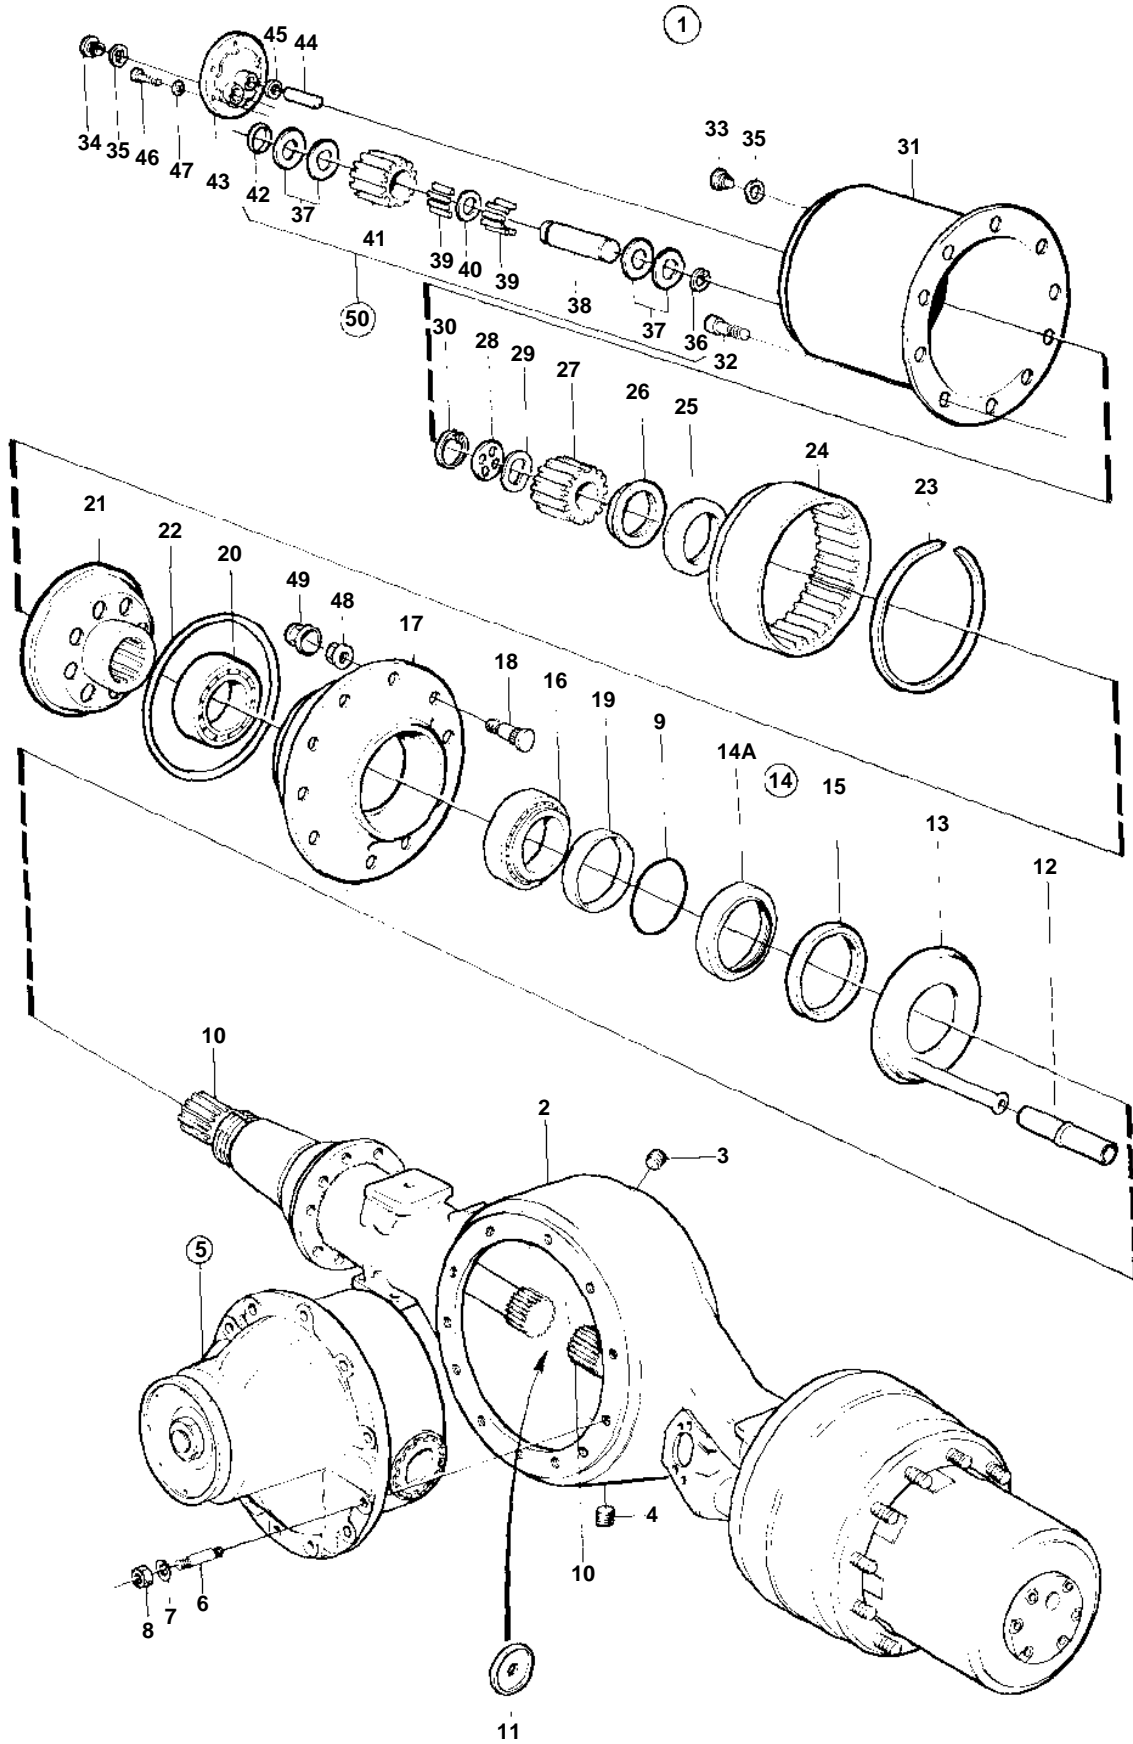

RAN480HD

10357

RAN480HD

REF	PART NO.	QTY	DESCRIPTION	SEE SEC.	NOTES
1	853934	1	, TRACK-WIDTH1882MM		UTV 12,32:1
2	853860	1	· Axle casing		CYLINDRICAL STEERING.
3	1524292	1	· Plug		
4	1524292	1	· Plug		
5	1523574	1	· Differential carrier		RATIO 3,56:1. CYLINDRICAL STEERING.
				04F-1760	
6	1522889	2	· Stud		L = 60 MM
	1522890	2	· Stud		L = 70 MM
	191636	8	· Stud		L = 82 MM
7	941912	12	· Spring washer		
8	961126	12	· Nut		
9	852887	2	· O-ring		
10	852890	2	· Axle shaft		
11*	854358	2	· Ring		
12	969015	X	· Hose		
13	852889	2	· Oil catcher		
14	3094251	2	· Sealing ring kit		(273394)
14A	1522896	2	· Sealing ring		
15		2	· DUST CAP		(1522086)(4717701)
16	184628	2	· Bearing		
17	852884	2	· Hub		
18	1589009	20	· Screw		L=111MM,D=27,4MM STD D
	1589010	20	· Screw		L=111MM,D=27,8MM ÖD
19	852886	2	· Wear ring		
20	184630	2	· Bearing		
21	852954	2	· Ring gear carrier		
22	948767	2	· O-ring		
23	1522392	2	· Snap ring		
24	1522380	2	· Ring		
25	853080	2	· Lock nut		
26	1522384	2	· Nut		
27	1522382	2	· Gear		
28	1522393	2	· Washer		
29	1522338	2	· Spring washer		
30	914532	2	· Snap ring		
31	1522376	2	· Hub casing		
32	959238	4	· Screw		
33	949175	2	· Magnetic plug		
34	946086	2	· Plug		
35	957187	2	· Washer		
36	914463	8	· Lock ring	IK	INCLUDED IN GEAR KIT (PLANET GEAR KIT) 273934
37		16	· THRUST WASHER	IK	STÅL-STEEL. INCLUDED IN GEAR KIT (PLANET GEAR KIT) 273934
		16	· THRUST WASHER	IK	MÅSSING-BRASS. INCLUDED IN GEAR KIT (PLANET GEAR KIT) 273934
38		8	· BEARING PIN	IK	INCLUDED IN GEAR KIT (PLANET GEAR KIT) 273934
39		304	· NEEDLE	IK	INCLUDED IN GEAR KIT (PLANET GEAR KIT) 273934
40		8	· SPACER RING	IK	INCLUDED IN GEAR KIT (PLANET GEAR KIT) 273934
41		8	· PLANET GEAR	IK	INCLUDED IN GEAR KIT (PLANET GEAR KIT) 273934
42	949721	8	· O-ring	IK	INCLUDED IN GEAR KIT (PLANET GEAR KIT) 273934
43	1523742	2	· Cover		
44	1523115	2	· Pin		L = 55 MM
	1523116	2	· Pin		L = 60 MM
45	955891	X	· Washer		
46	955294	12	· Screw		
47	941907	12	· Spring washer		
48	943491	20	· Nut		
49	1586987	20	· Sleeve		