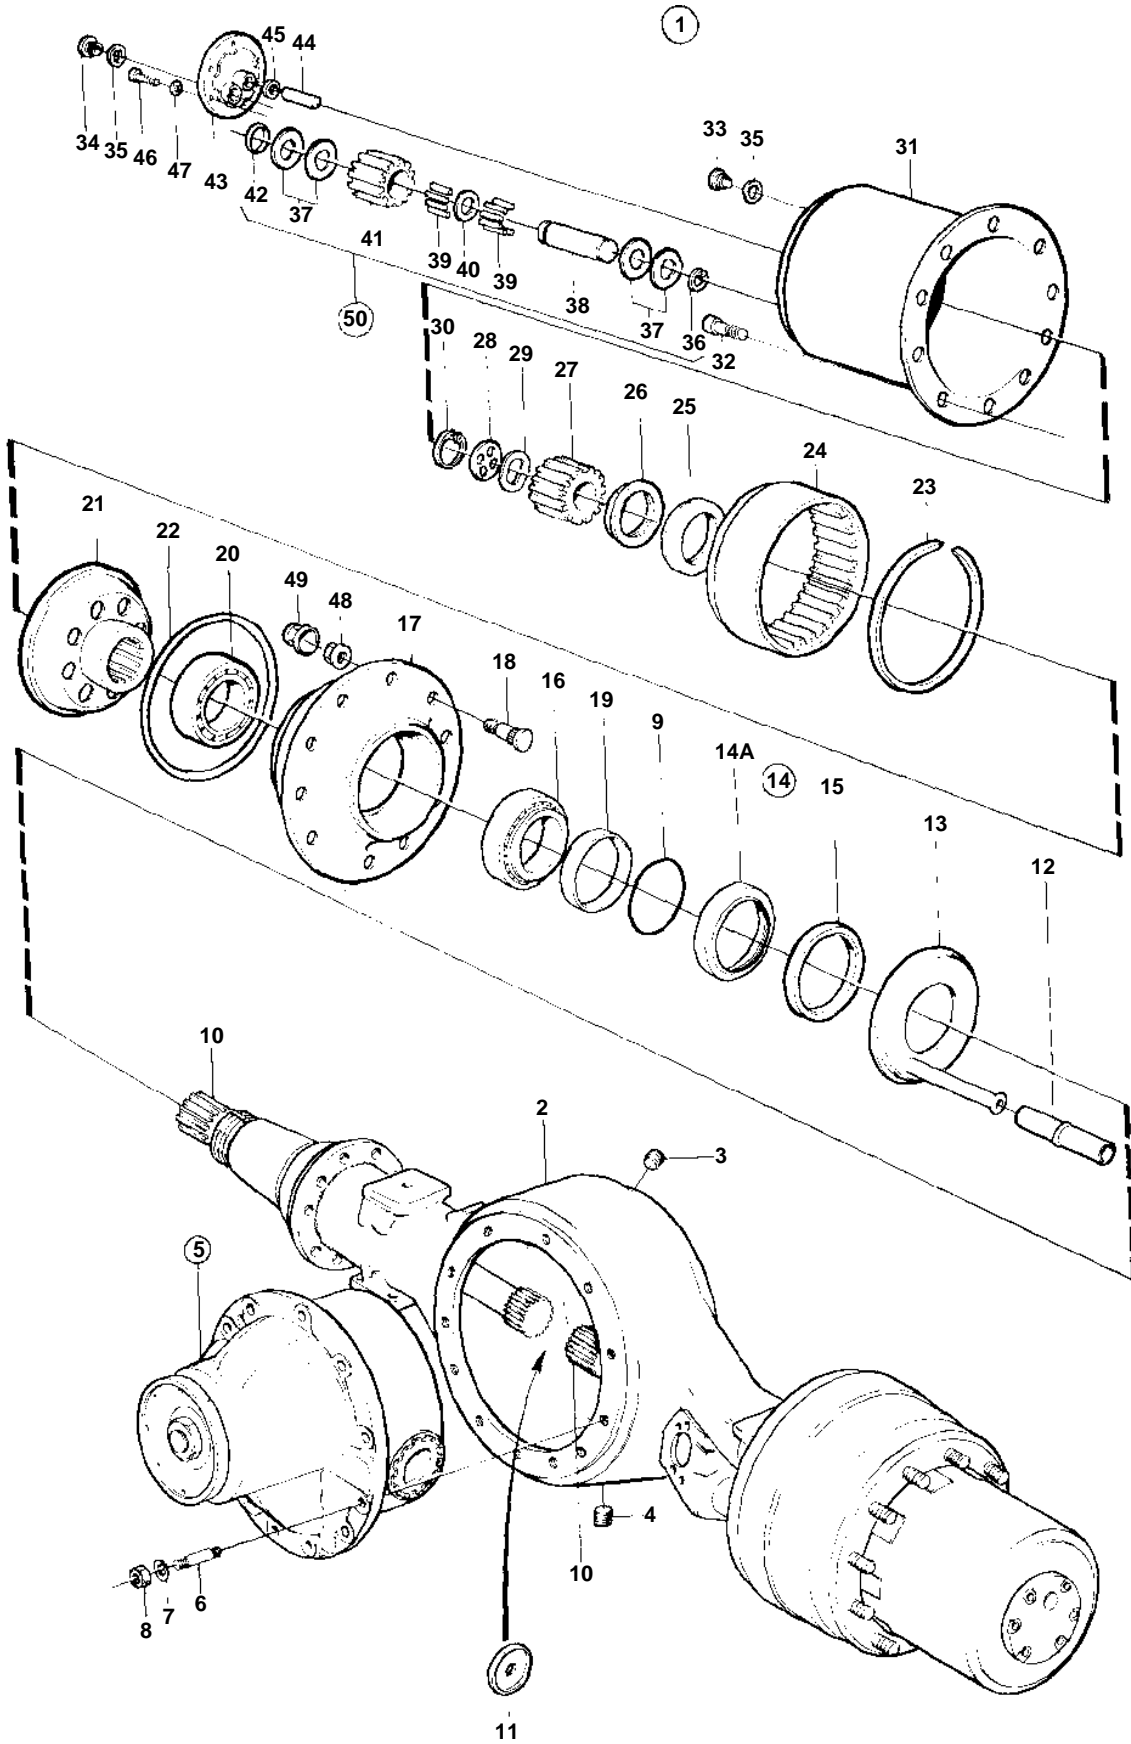

RAN480HD

10357

RAN480HD

REF	PART NO.	QTY	DESCRIPTION	SEE SEC.	NOTES
1	853933	1	, TRACK-WIDTH1882MM		RATIO 21,24:1
2	853860	1	· Axle casing		CYLINDRICAL STEERING.
3	1524292	1	· Plug		
4	1524292	1	· Plug		
5	1523681	1	· Differential carrier		RATIO 6,14:1. CYLINDRICAL STEERING.
				04F-1760	
6	1522889	2	· Stud		L = 60 MM
	1522890	2	· Stud		L = 70 MM
	191636	8	· Stud		L = 82 MM
7	941912	12	· Spring washer		
8	961126	12	· Nut		
9	852887	2	· O-ring		
10	852890	2	· Axle shaft		
11*	854358	2	· Ring		
12	969015	X	· Hose		
13	852889	2	· Oil catcher		
14	3094251	2	· Sealing ring kit		(273394)
14A	1522896	2	· Sealing ring		
15		2	· DUST CAP		(1522086)(4717701)
16	184628	2	· Bearing		
17	852884	2	· Hub		
18	1589009	20	· Screw		L=111MM,D=27,4MM STD D
	1589010	20	· Screw		L=111MM,D=27,8MM ÖD
19	852886	2	· Wear ring		
20	184630	2	· Bearing		
21	852954	2	· Ring gear carrier		
22	948767	2	· O-ring		
23	1522392	2	· Snap ring		
24	1522380	2	· Ring		
25	853080	2	· Lock nut		
26	1522384	2	· Nut		
27	1522382	2	· Gear		
28	1522393	2	· Washer		
29	1522338	2	· Spring washer		
30	914532	2	· Snap ring		
31	1522376	2	· Hub casing		
32	959238	4	· Screw		
33	949175	2	· Magnetic plug		
34	946086	2	· Plug		
35	957187	4	· Washer		
36	914463	8	· Lock ring	IK	INCLUDED IN GEAR KIT (PLANET GEAR KIT) 273934
37		16	· THRUST WASHER	IK	STÅL-STEEL. INCLUDED IN GEAR KIT (PLANET GEAR KIT) 273934
		16	· THRUST WASHER	IK	MÄSSING-BRASS. INCLUDED IN GEAR KIT (PLANET GEAR KIT) 273934
38		8	· BEARING PIN	IK	INCLUDED IN GEAR KIT (PLANET GEAR KIT) 273934
39		304	· NEEDLE	IK	INCLUDED IN GEAR KIT (PLANET GEAR KIT) 273934
40		8	· SPACER RING	IK	INCLUDED IN GEAR KIT (PLANET GEAR KIT) 273934
41		8	· PLANET GEAR	IK	INCLUDED IN GEAR KIT (PLANET GEAR KIT) 273934
42	949721	8	· O-ring	IK	INCLUDED IN GEAR KIT (PLANET GEAR KIT) 273934
43	1523742	2	· Cover		
44	1523115	2	· Pin		L = 55 MM
	1523116	2	· Pin		L = 60 MM
45	955891	X	· Washer		