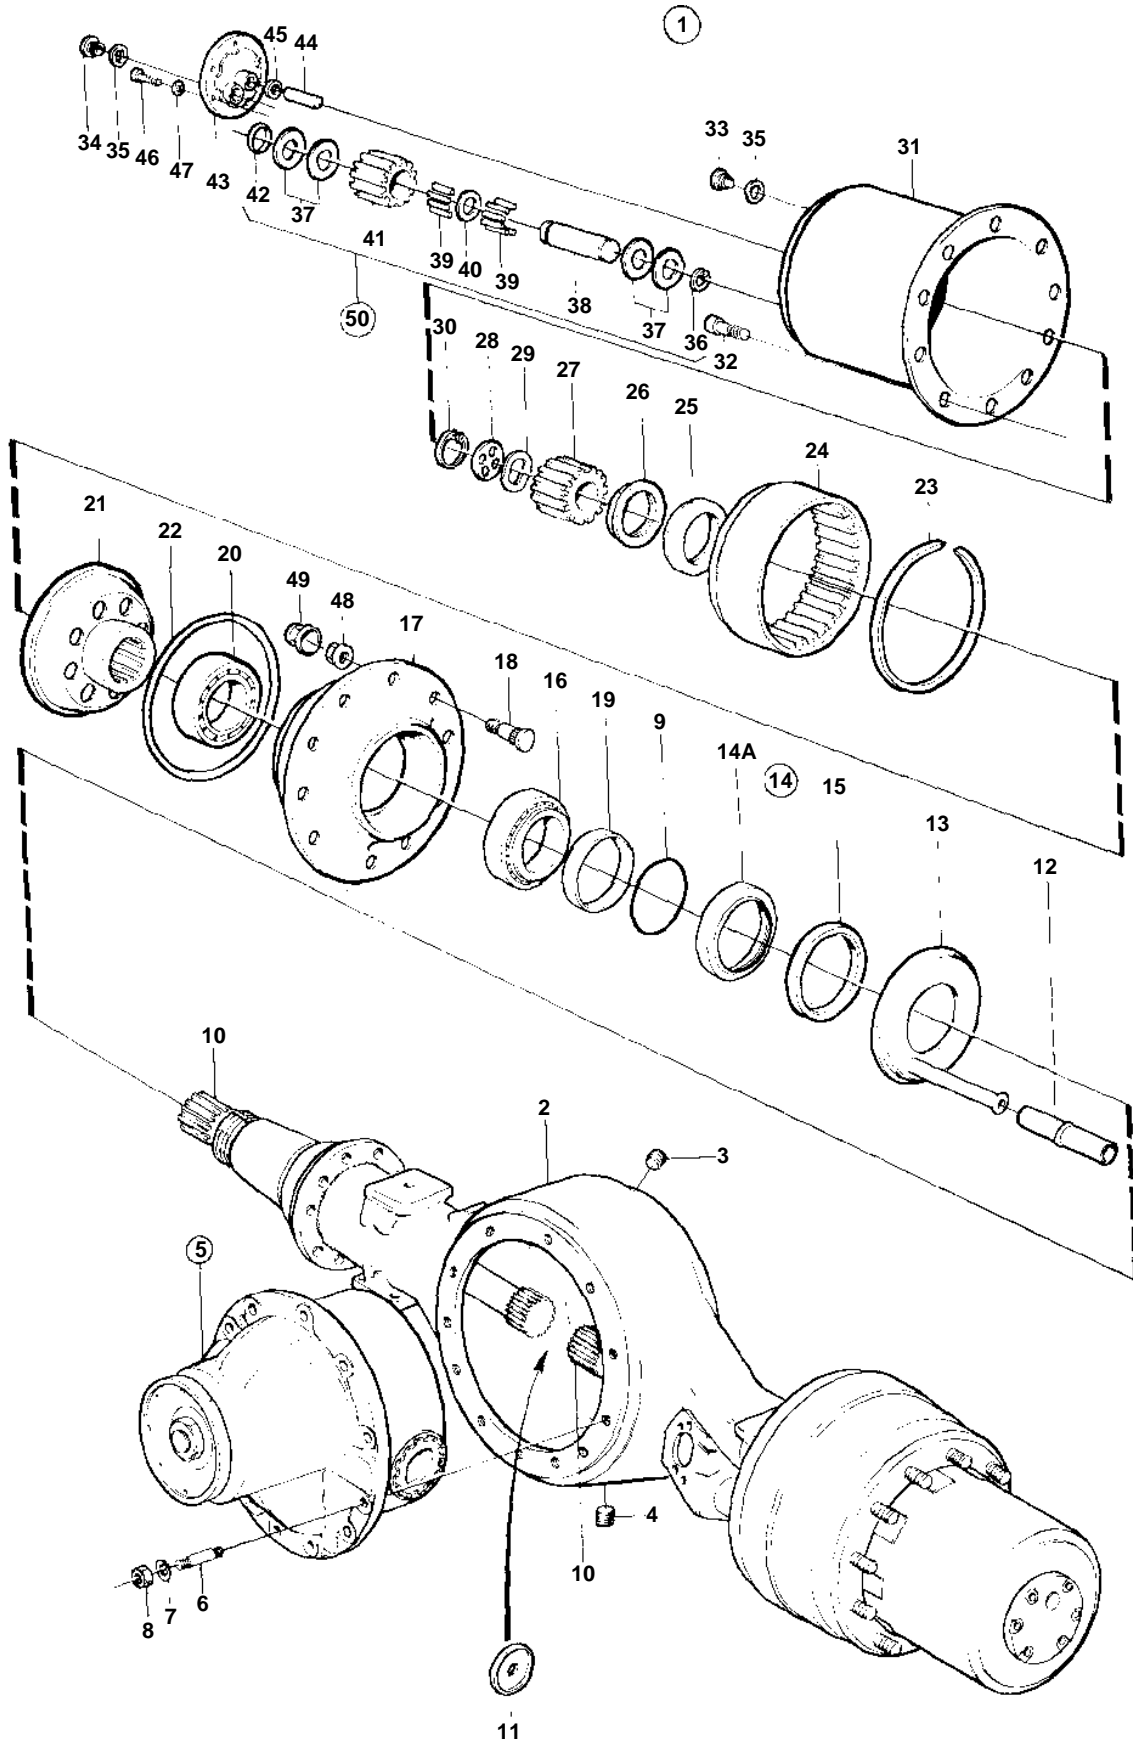

RAN480HD

10357

RAN480HD

REF	PART NO.	QTY	DESCRIPTION	SEE SEC.	NOTES
1	853932	1	, TRACK-WIDTH1882MM		RATIO 18,79:1
2	853860	1	· Axle casing		CYLINDRICAL STEERING.
3	1524292	1	· Plug		
4	1524292	1	· Plug		
5	1523680	1	· Differential carrier	04F-1760	RATIO 5,43:1. CYLINDRICAL STEERING.
6	1522889	2	· Stud		L = 60 MM
	1522890	2	· Stud		L = 70 MM
	191636	8	· Stud		L = 82 MM
7	941912	12	· Spring washer		
8	961126	12	· Nut		
9	852887	2	· O-ring		
10	852890	2	· Axle shaft		
11*	854358	2	· Ring		
12	969015	X	· Hose		
13	852889	2	· Oil catcher		
14	3094251	2	· Sealing ring kit		(273394)
14A	1522896	2	· Sealing ring		
15		2	· DUST CAP		(1522086)(4717701)
16	184628	2	· Bearing		
17	852884	2	· Hub		
18	1589009	20	· Screw		L=111MM,D=27,4MM STD D
	1589010	20	· Screw		L=111MM,D=27,8MM ÖD
19	852886	2	· Wear ring		
20	184630	2	· Bearing		
21	852954	2	· Ring gear carrier		
22	948767	2	· O-ring		
23	1522392	2	· Snap ring		
24	1522380	2	· Ring		
25	853080	2	· Lock nut		
26	1522384	2	· Nut		
27	1522382	2	· Gear		
28	1522393	2	· Washer		
29	1522338	2	· Spring washer		
30	914532	2	· Snap ring		
31	1522376	2	· Hub casing		
32	959238	4	· Screw		
33	949175	2	· Magnetic plug		
34	946086	2	· Plug		
35	957187	4	· Washer		
36	914463	8	· Lock ring	IK	INCLUDED IN GEAR KIT (PLANET GEAR KIT) 273934
37		16	· THRUST WASHER	IK	STÅL-STEEL. INCLUDED IN GEAR KIT (PLANET GEAR KIT) 273934
		16	· THRUST WASHER	IK	MÄSSING-BRASS. INCLUDED IN GEAR KIT (PLANET GEAR KIT) 273934
38		8	· BEARING PIN	IK	INCLUDED IN GEAR KIT (PLANET GEAR KIT) 273934
39		304	· NEEDLE	IK	INCLUDED IN GEAR KIT (PLANET GEAR KIT) 273934
40		8	· SPACER RING	IK	INCLUDED IN GEAR KIT (PLANET GEAR KIT) 273934
41		8	· PLANET GEAR	IK	INCLUDED IN GEAR KIT (PLANET GEAR KIT) 273934
42	949721	8	· O-ring	IK	INCLUDED IN GEAR KIT (PLANET GEAR KIT) 273934
43	1523742	2	· Cover		
44	1523115	2	· Pin		L = 55 MM
	1523116	2	· Pin		L = 60 MM
45	955891	X	· Washer		