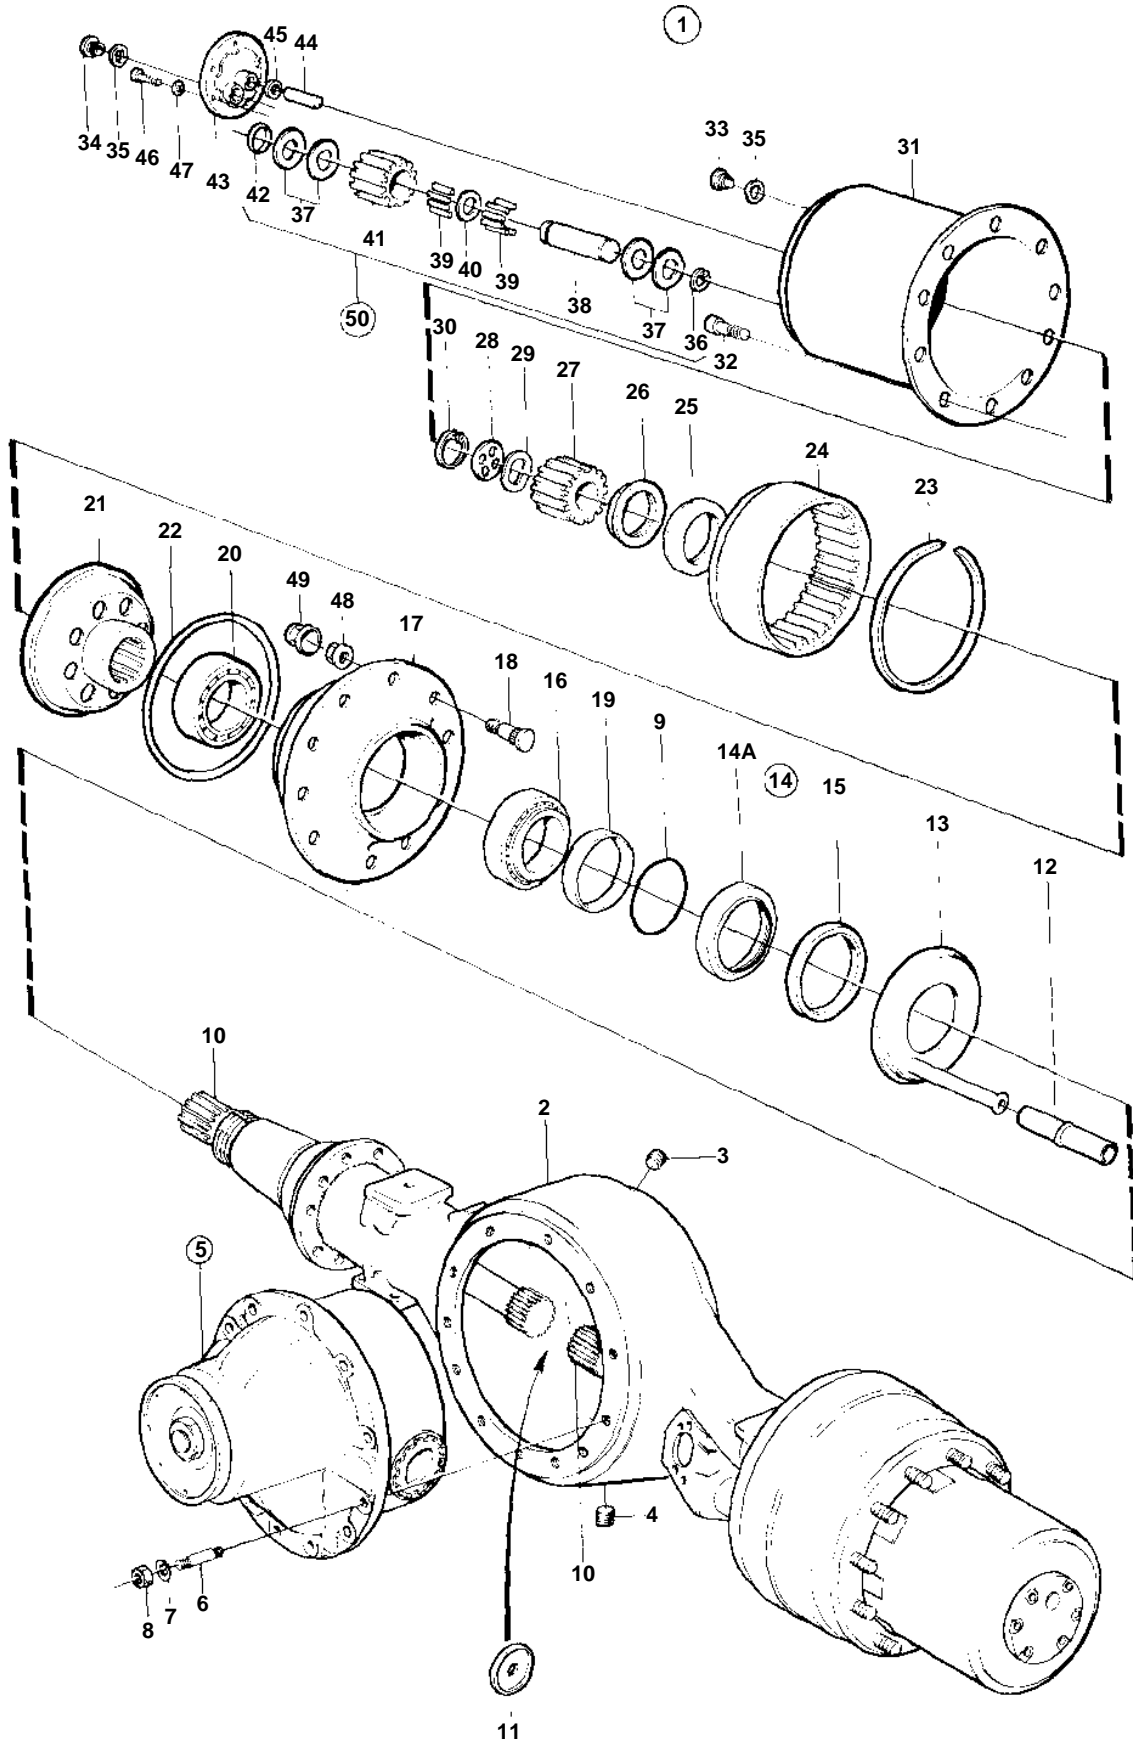

RAN480HD

10357

RAN480HD

REF	PART NO.	QTY	DESCRIPTION	SEE SEC.	NOTES
1	853931	1	, TRACK-WIDTH1882MM		RATIO 16,85:1
2	853860	1	· Axle casing		CYLINDRICAL STEERING.
3	1524292	1	· Plug		
4	1524292	1	· Plug		
5	1523679	1	· Differential carrier	04F-1760	RATIO 4,87:1. CYLINDRICAL STEERING.
6	1522889	2	· Stud		L = 60 MM
	1522890	2	· Stud		L = 70 MM
	191636	8	· Stud		L = 82 MM
7	941912	12	· Spring washer		
8	961126	12	· Nut		
9	852887	2	· O-ring		
10	852890	2	· Axle shaft		
11*	854358	2	· Ring		
12	969015	X	· Hose		
13	852889	2	· Oil catcher		
14	3094251	2	· Sealing ring kit		(273394)
14A	1522896	2	· Sealing ring		
15		2	· DUST CAP		(1522086)(4717701)
16	184628	2	· Bearing		
17	852884	2	· Hub		
18	1589009	20	· Screw		L=111MM,D=27,4MM STD D
	1589010	20	· Screw		L=111MM,D=27,8MM ÖD
19	852886	2	· Wear ring		
20	184630	2	· Bearing		
21	852954	2	· Ring gear carrier		
22	948767	2	· O-ring		
23	1522392	2	· Snap ring		
24	1522380	2	· Ring		
25	853080	2	· Lock nut		
26	1522384	2	· Nut		
27	1522382	2	· Gear		
28	1522393	2	· Washer		
29	1522338	2	· Spring washer		
30	914532	2	· Snap ring		
31	1522376	2	· Hub casing		
32	959238	4	· Screw		
33	949175	2	· Magnetic plug		
34	946086	2	· Plug		
35	957187	4	· Washer		
36	914463	8	· Lock ring	IK	INCLUDED IN GEAR KIT (PLANET GEAR KIT) 273934
37		16	· THRUST WASHER	IK	STÅL-STEEL. INCLUDED IN GEAR KIT (PLANET GEAR KIT) 273934
		16	· THRUST WASHER	IK	MÄSSING-BRASS. INCLUDED IN GEAR KIT (PLANET GEAR KIT) 273934
38		8	· BEARING PIN	IK	INCLUDED IN GEAR KIT (PLANET GEAR KIT) 273934
39		304	· NEEDLE	IK	INCLUDED IN GEAR KIT (PLANET GEAR KIT) 273934
40		8	· SPACER RING	IK	INCLUDED IN GEAR KIT (PLANET GEAR KIT) 273934
41		8	· PLANET GEAR	IK	INCLUDED IN GEAR KIT (PLANET GEAR KIT) 273934
42	949721	8	· O-ring	IK	INCLUDED IN GEAR KIT (PLANET GEAR KIT) 273934
43	1523742	2	· Cover		
44	1523115	2	· Pin		L = 55 MM
	1523116	2	· Pin		L = 60 MM
45	955891	X	· Washer		