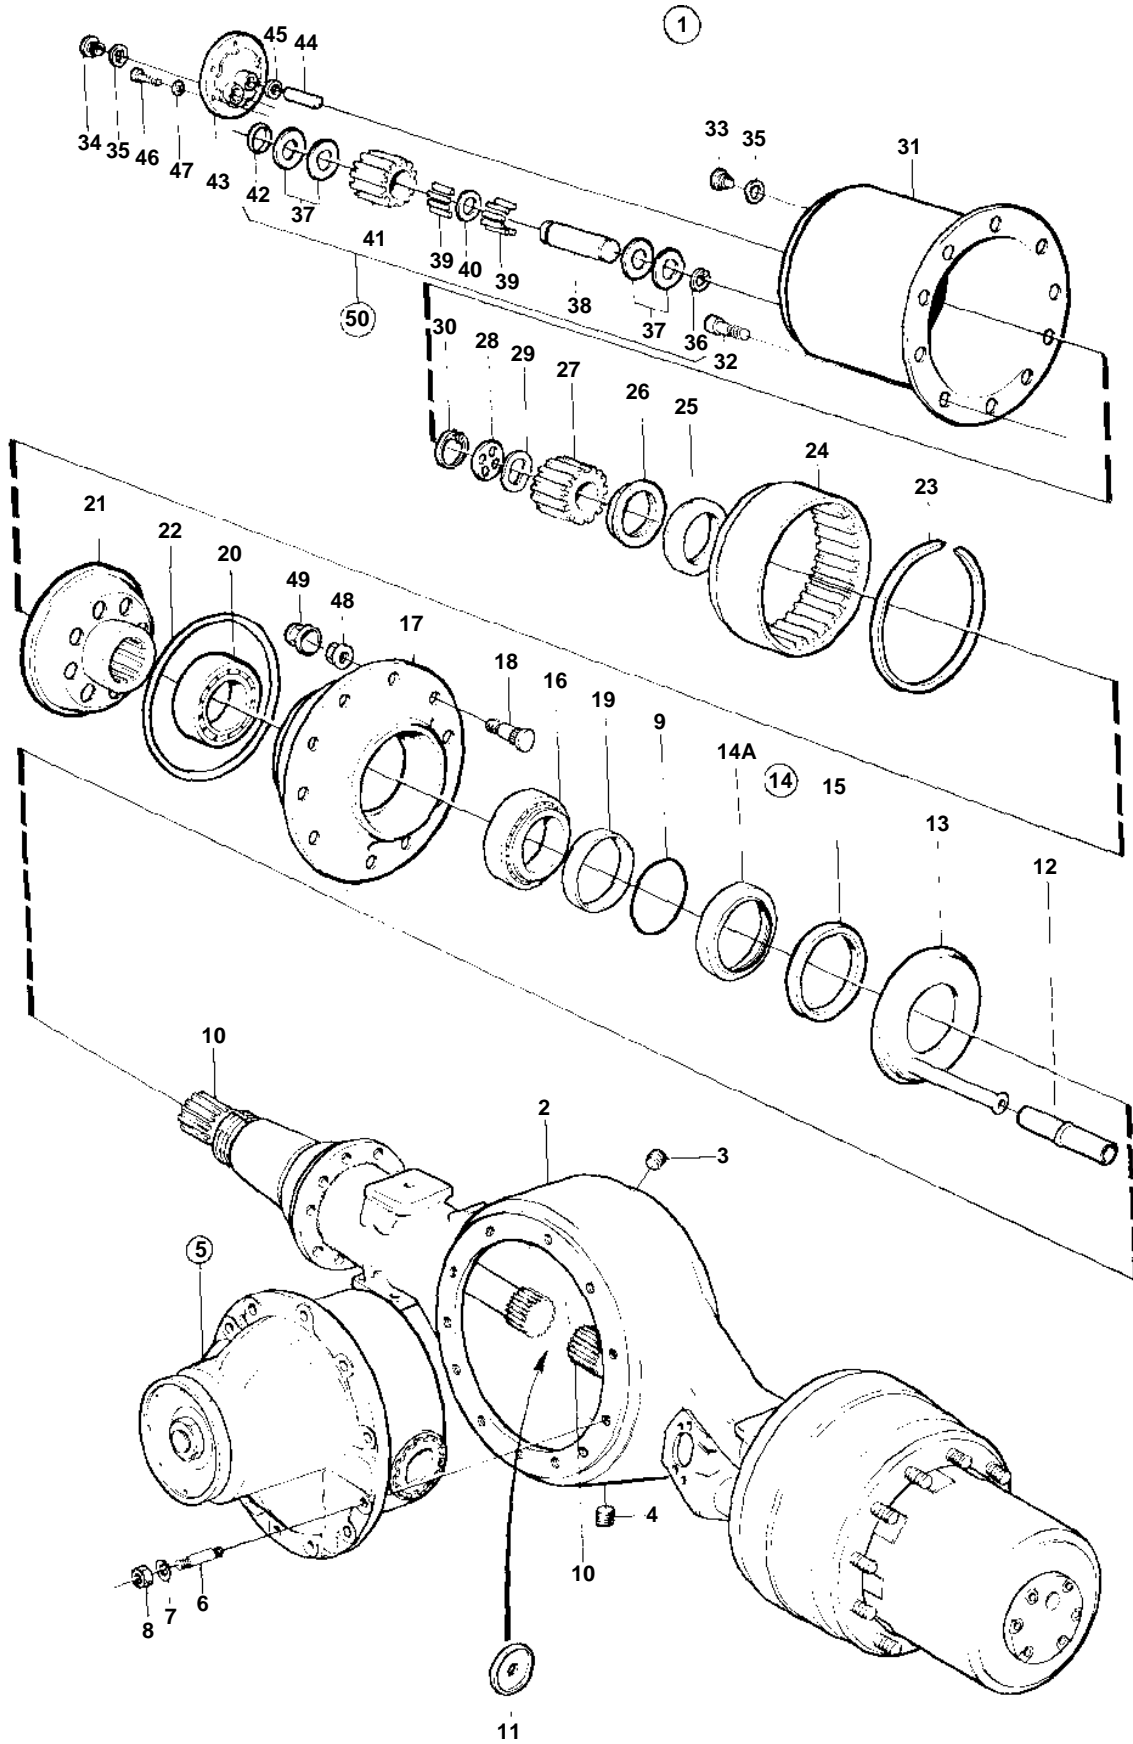

RAN480HD

10357

RAN480HD

REF	PART NO.	QTY	DESCRIPTION	SEE SEC.	NOTES
1	853930	1	, TRACK-WIDTH1882MM		UTV 10,65:1
2	853860	1	· Axle casing		CYLINDRICAL STEERING.
3	1524292	1	· Plug		
4	1524292	1	· Plug		
5	1523573	1	· Differential carrier	04F-1760	RATIO 3,07:1. CYLINDRICAL STEERING.
6	1522889	2	· Stud		L = 60 MM
	1522890	2	· Stud		L = 70 MM
	191636	8	· Stud		L = 82 MM
7	941912	12	· Spring washer		
8	961126	12	· Nut		
9	852887	2	· O-ring		
10	852890	2	· Axle shaft		
11*	854358	2	· Ring		
12	969015	X	· Hose		
13	852889	2	· Oil catcher		
14	3094251	2	· Sealing ring kit		(273394)
14A	1522896	2	· Sealing ring		
15		2	· DUST CAP		(1522086)(4717701)
16	184628	2	· Bearing		
17	852884	2	· Hub		
18	1589009	20	· Screw		L=111MM,D=27,4MM STD D
	1589010	20	· Screw		L=111MM,D=27,8MM ÖD
19	852886	2	· Wear ring		
20	184630	2	· Bearing		
21	852954	2	· Ring gear carrier		
22	948767	2	· O-ring		
23	1522392	2	· Snap ring		
24	1522380	2	· Ring		
25	853080	2	· Lock nut		
26	1522384	2	· Nut		
27	1522382	2	· Gear		
28	1522393	2	· Washer		
29	1522338	2	· Spring washer		
30	914532	2	· Snap ring		
31	1522376	2	· Hub casing		
32	959238	4	· Screw		
33	949175	2	· Magnetic plug		
34	946086	2	· Plug		
35	957187	4	· Washer		
36	914463	8	· Lock ring	IK	INCLUDED IN GEAR KIT (PLANET GEAR KIT) 273934
37		16	· THRUST WASHER	IK	STÅL-STEEL. INCLUDED IN GEAR KIT (PLANET GEAR KIT) 273934
		16	· THRUST WASHER	IK	MÄSSING-BRASS. INCLUDED IN GEAR KIT (PLANET GEAR KIT) 273934
38		8	· BEARING PIN	IK	INCLUDED IN GEAR KIT (PLANET GEAR KIT) 273934
39		304	· NEEDLE	IK	INCLUDED IN GEAR KIT (PLANET GEAR KIT) 273934
40		8	· SPACER RING	IK	INCLUDED IN GEAR KIT (PLANET GEAR KIT) 273934
41		8	· PLANET GEAR	IK	INCLUDED IN GEAR KIT (PLANET GEAR KIT) 273934
42	949721	8	· O-ring	IK	INCLUDED IN GEAR KIT (PLANET GEAR KIT) 273934
43	1523742	2	· Cover		
44	1523115	2	· Pin		L = 55 MM
	1523116	2	· Pin		L = 60 MM
45	955891	X	· Washer		