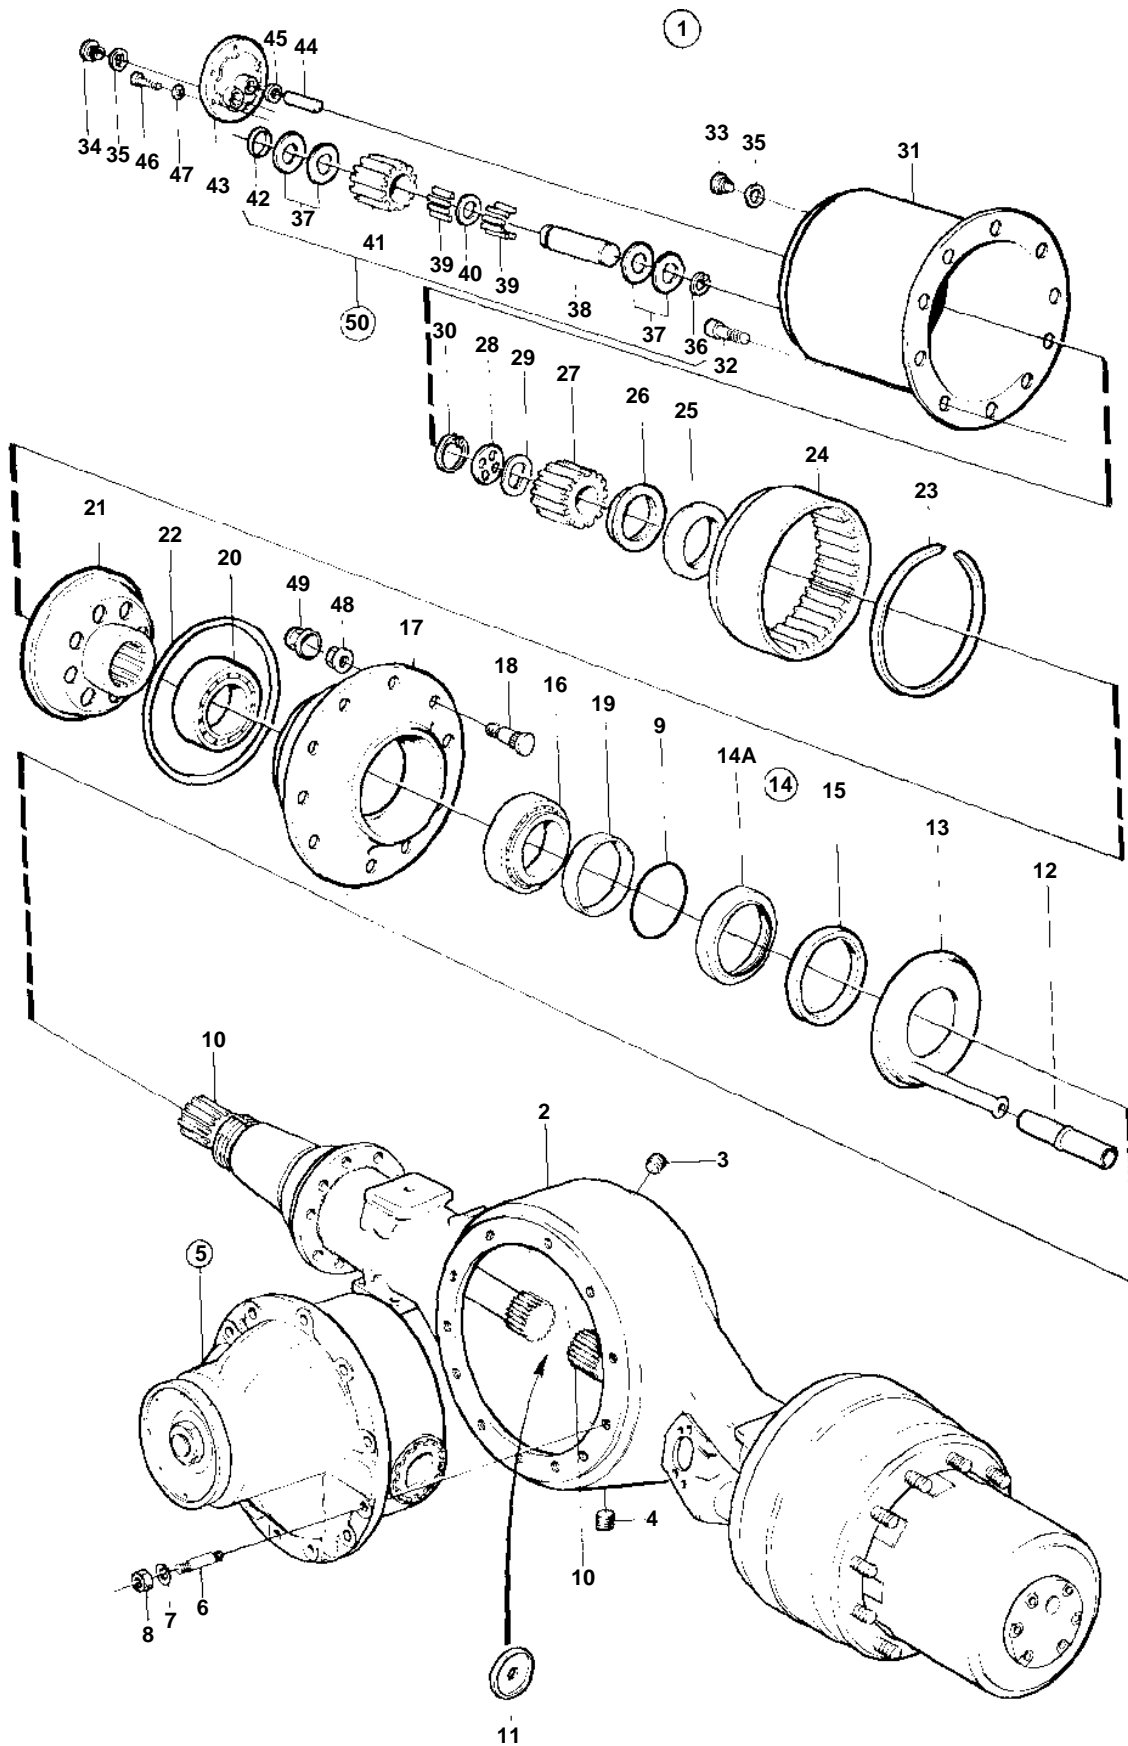

RAN480HD

10357

RAN480HD

REF	PART NO.	QTY	DESCRIPTION	SEE SEC.	NOTES
1	853229	1	, TRACK-WIDTH1882MM		RATIO 21,24:1 REPL BY 853933 FOUR POINT STEERING.
2	852881	1	· Axle casing		
3	1524292	1	· Plug		
4	1524292	1	· Plug		
5	1522932	1	· Differential carrier		RATIO 6,14:1. FOUR POINT STEERING.
				04F-1650	
6	1522889	2	· Stud		L = 60 MM
	1522890	2	· Stud		L = 70 MM
	191636	8	· Stud		L = 82 MM
7	941912	12	· Spring washer		
8	961126	12	· Nut		
9	852887	2	· O-ring		
10	852890	2	· Axle shaft		
11*	854358	2	· Ring		
12	969015	X	· Hose		
13	852889	2	· Oil catcher		
14	3094251	2	· Sealing ring kit		(273394)
14A	1522896	2	· · Sealing ring		
15		2	· · DUST CAP		(1522086)(4717701)
16	184628	2	· Bearing		
17	852884	2	· Hub		
18	1589009	20	· Screw		L=111MM,D=27,4MM STD D
	1589010	20	· Screw		L=111MM,D=27,8MM ÖD
19	852886	2	· Wear ring		
20	184630	2	· Bearing		
21	852954	2	· Ring gear carrier		
22	948767	2	· O-ring		
23	1522392	2	· Snap ring		
24	1522380	2	· Ring		
25	853080	2	· Lock nut		
26	1522384	2	· Nut		
27	1522382	2	· Gear		
28	1522393	2	· Washer		
29	1522338	2	· Spring washer		
30	914532	2	· Snap ring		
31	1522376	2	· Hub casing		
32	959238	4	· Screw		
33	949175	2	· Magnetic plug		
34	946086	2	· Plug		
35	957187	4	· Washer		
36	914463	8	· Lock ring	IK	INCLUDED IN GEAR KIT (PLANET GEAR KIT) 273934
37		16	· THRUST WASHER	IK	STÅL-STEEL. INCLUDED IN GEAR KIT (PLANET GEAR KIT) 273934
		16	· THRUST WASHER	IK	MÄSSING-BRASS. INCLUDED IN GEAR KIT (PLANET GEAR KIT) 273934
38		8	· BEARING PIN	IK	INCLUDED IN GEAR KIT (PLANET GEAR KIT) 273934
39		304	· NEEDLE	IK	INCLUDED IN GEAR KIT (PLANET GEAR KIT) 273934
40		8	· SPACER RING	IK	INCLUDED IN GEAR KIT (PLANET GEAR KIT) 273934
41		8	· PLANET GEAR	IK	INCLUDED IN GEAR KIT (PLANET GEAR KIT) 273934
42	949721	8	· O-ring	IK	INCLUDED IN GEAR KIT (PLANET GEAR KIT) 273934