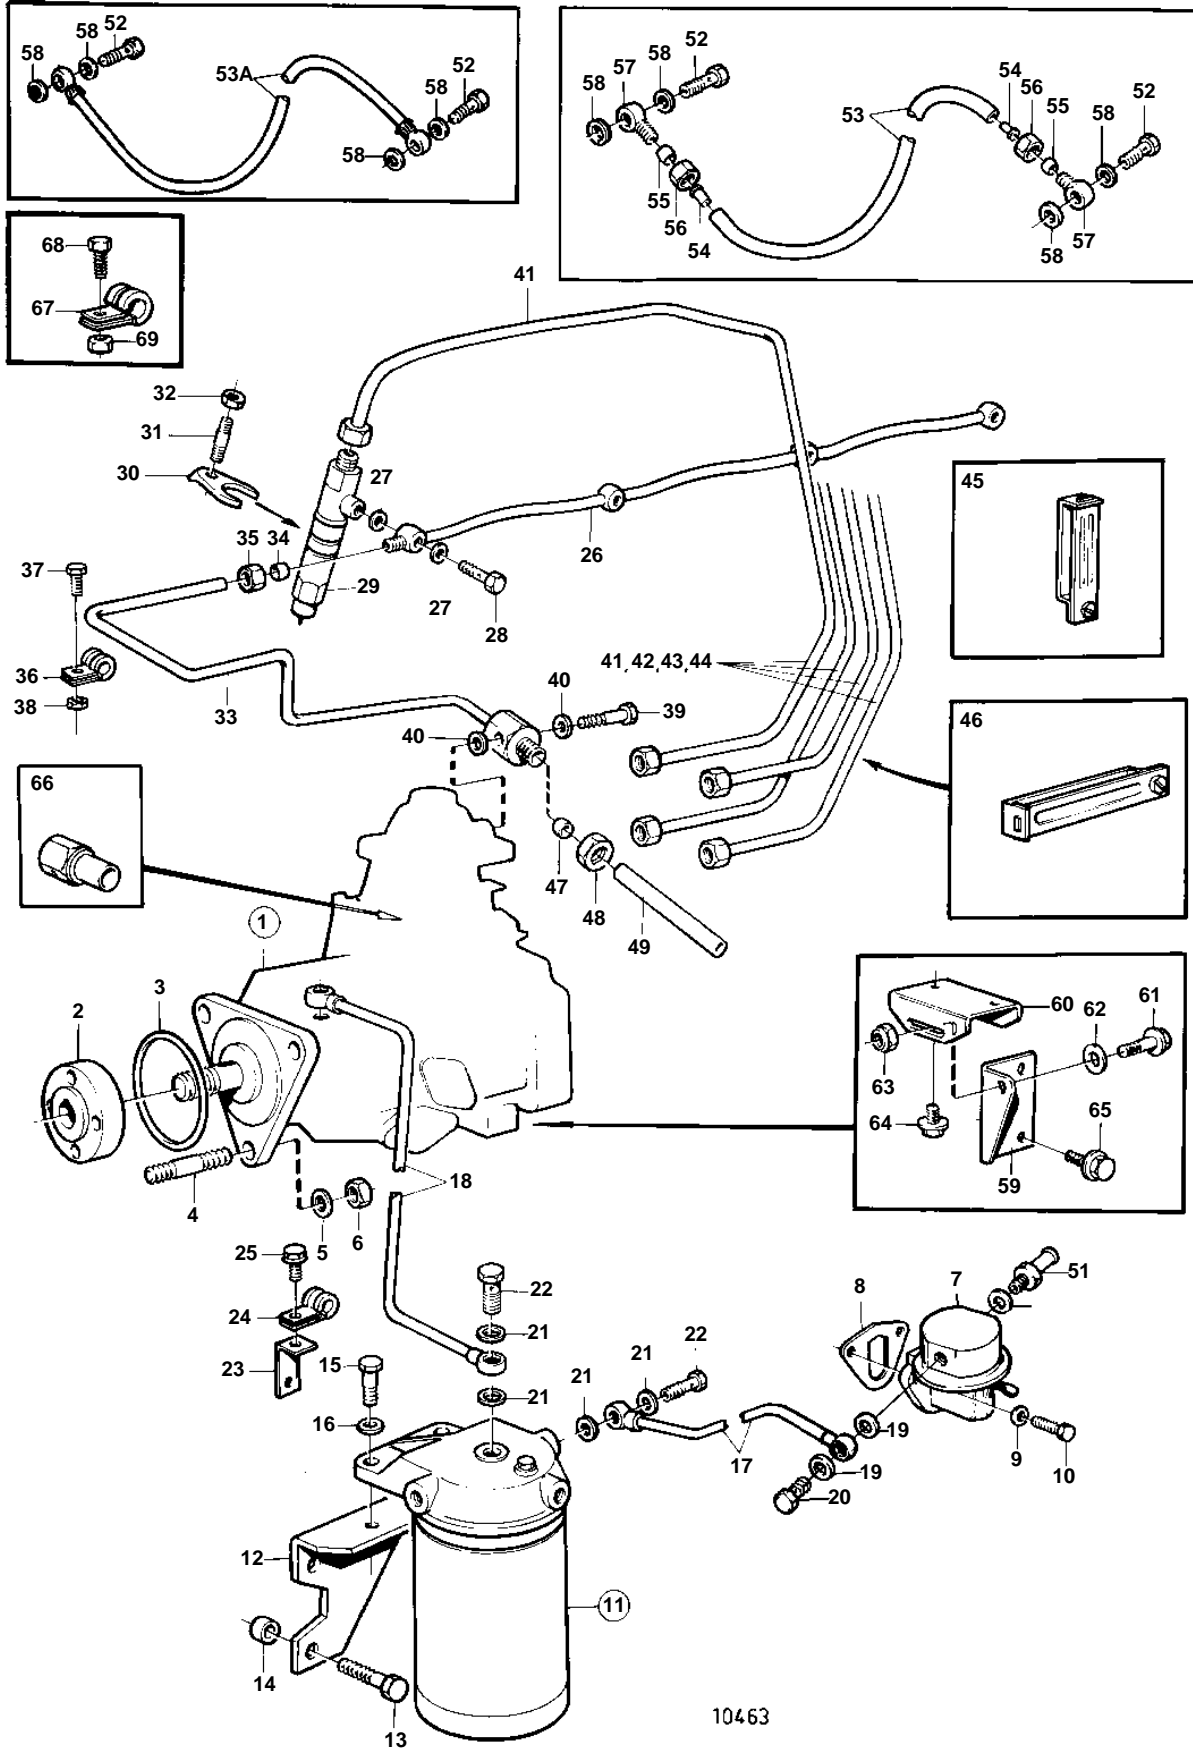

TD31ACE

**TD31ACE**

REF	PART NO.	QTY	DESCRIPTION	SEE SEC.	NOTES
1	858209	1	Injection pump		
				02C-0220	
2	1542171	1	Hub		
3	968971	1	O-ring		
4	953046	3	Stud		
5	191172	3	Washer		
6	968862	3	Nut		(945408)
7	1542170	1	Fuel pump		REPLACED BY FUEL PUMP 860320 AND PIPE 860447
	273663		Repair kit		
	860320	1	Feed pump		
8	3501530	1	Gasket		(463392)
9	941907	2	Spring washer		
10	946173	2	Flange screw		
11	840531	1	Fuel filter		
				02C-0550	
12	838583	1	Bracket		
13	965193	2	Screw		(955344)
14	843295	2	Spacer sleeve		
15	946329	2	Flange screw		
16	960148	2	Washer		
17	838586	1	Tube		FOR 1542170
	860447	1	Fuel pipe		FOR 860320
18	838722	1	Fuel pipe		
19	11994	4	Gasket		
20	969299	2	Hollow screw		(74040)
21	969011	4	Gasket		(947621)
22	25167	2	Hollow screw		
23	846780	1	Bracket		
24	952624	2	Clamp		
25	946544	1	Flange screw		
26	838666	1	Leak-off line		
27	947620	8	Gasket		
28	74033	4	Hollow screw		
29	1545501	4	Injector		
				02C-0510	
30	840402	4	Yoke		
31	924068	4	Stud		
32	945408	4	Flange nut		
33	1545533	1	Tube		
34	956966	1	Ferrule		
35	956980	1	Nut		
36	121563	1	Clamp		
37	946544	1	Flange screw		
38	945407	1	Flange nut		
39		1	HOLLOW SCREW		
40	11994	2	Gasket		
41	838873	1	Delivery pipe		CYL NO 1
42	838874	1	Delivery pipe		CYL NO 2
43	838875	1	Delivery pipe		CYL NO 3
44	838876	1	Delivery pipe		CYL NO 4
45	470181	2	Clamp		
46	470183	2	Clamp		
47	326599	1	Fitting		
48	326596	1	Nut		
49	858064	1	Tube		
50	11994	1	Gasket		
51	947502	1	Hose nipple		
52	74033	2	Hollow screw		
53	945460	1	Plastic pipe		L=150 MM.REPL BY 860131
53A	860131	1	Air hose		
54	944717	2	Sleeve		
55	954364	2	Fitting		
56	954356	2	Cap nut		

TD31ACE

REF	PART NO.	QTY	DESCRIPTION	SEE SEC.	NOTES
57	858447	2	Banjo nipple		
58	957171	4	Gasket		
59	838753	1	Bracket		
60	838752	1	Bracket		
61	945444	1	Flange screw		
62	191172	1	Washer		
63	948645	1	Lock nut		
64	946471	2	Screw		
65	946440	2	Flange screw		
66	804783	1	Cube		
67	121563	1	Clamp		
68	945414	1	Screw		
69	945407	1	Flange nut		