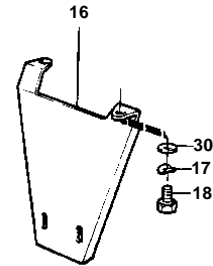

TD31ACE

10458

TD31ACE

REF	PART NO.	QTY	DESCRIPTION	SEE SEC.	NOTES
1	1544125	1	Oil pump		SN-2203115966
				02A-0400	
	860718	1	Oil pump		SN 2203115967-
				02A-0400	
2	948217	4	Flange screw		
3	1542255	1	Reducing valve		
4	471115	1	· Reducing valve		
5	1542257	1	· Spring		
6	948343	1	· Washer		
7	914506	1	· Lock ring		
8	469482	2	O-ring		
9	969189	2	Flange screw		
10	1542385	2	Sealing ring		
11	946173	2	Flange screw		
12	859055	1	Tube		
13	949657	1	O-ring		
14	965180	2	Flange screw		
15	858264	1	Suction pipe		
16	858148	1	Baffle plate		
17	942385	2	Disc spring		
18	944926	2	Flange screw		
19	858221	1	Tube		
20	838961	1	Oil dipstick		
21	949187	1	· O-ring		
22	838922	1	Oil pan		
23	860684	1	Gasket		
24	946440	26	Flange screw		
25	948187	1	Plug		
26	18818	1	Gasket		
27	945444	2	Flange screw		
28	948645	2	Lock nut		
29	960141	2	Washer		
30	960141	2	Washer		
31		X	OIL FILTER WITH INSTALLATION COMPONENTS	02A-0480	