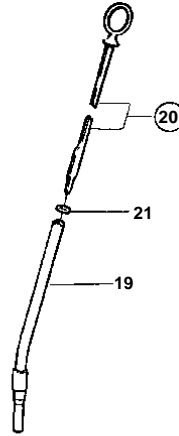

TD31ACE

10458

TD31ACE

REF	PART NO.	QTY	DESCRIPTION	SEE SEC.	NOTES
1	1544125	1	Oil pump		SN-2203115966
				02A-0400	
	860718	1	Oil pump		SN 2203115967-
				02A-0400	
2	948217	4	Flange screw		
3	1542255	1	Reducing valve		
4	471115	1	· Reducing valve		
5	1542257	1	· Spring		
6	948343	1	· Washer		
7	914506	1	· Lock ring		
8	469482	2	O-ring		
9	969189	2	Flange screw		
10	1542385	2	Sealing ring		
11	946173	2	Flange screw		
12	859055	1	Tube		
13	949657	1	O-ring		
14	965180	2	Flange screw		
15	858264	1	Suction pipe		
16	858148	1	Baffle plate		
17	942385	2	Disc spring		
18	944926	2	Flange screw		
19	858221	1	Tube		
20	838961	1	Oil dipstick		
21	949187	1	· O-ring		
22	838922	1	Oil pan		
23	860684	1	Gasket		
24	946440	26	Flange screw		
25	948187	1	Plug		
26	18818	1	Gasket		
27	945444	2	Flange screw		
28	948645	2	Lock nut		
29	960141	2	Washer		
30	960141	2	Washer		
31		X	OIL FILTER WITH INSTALLATION COMPONENTS	02A-0480	