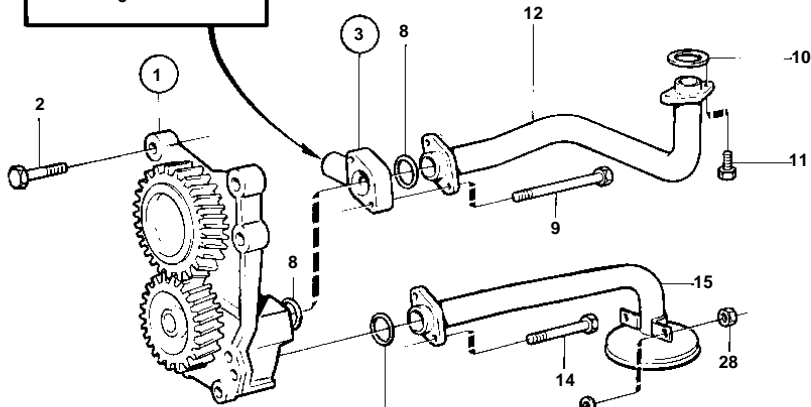

TD31ACE

10458

TD31ACE

REF	PART NO.	QTY	DESCRIPTION	SEE SEC.	NOTES
1	1544125	1	Oil pump		SN-2203115966
				02A-0400	
	860718	1	Oil pump		SN 2203115967-
				02A-0400	
2	948217	4	Flange screw		
3	1542255	1	Reducing valve		
4	471115	1	· Reducing valve		
5	1542257	1	· Spring		
6	948343	1	· Washer		
7	914506	1	· Lock ring		
8	469482	2	O-ring		
9	969189	2	Flange screw		
10	1542385	2	Sealing ring		
11	946173	2	Flange screw		
12	859055	1	Tube		
13	949657	1	O-ring		
14	965180	2	Flange screw		
15	858264	1	Suction pipe		
16	858148	1	Baffle plate		
17	942385	2	Disc spring		
18	944926	2	Flange screw		
19	858221	1	Tube		
20	838961	1	Oil dipstick		
21	949187	1	· O-ring		
22	838922	1	Oil pan		
23	860684	1	Gasket		
24	946440	26	Flange screw		
25	948187	1	Plug		
26	18818	1	Gasket		
27	945444	2	Flange screw		
28	948645	2	Lock nut		
29	960141	2	Washer		
30	960141	2	Washer		
31		X	OIL FILTER WITH INSTALLATION COMPONENTS	02A-0480	