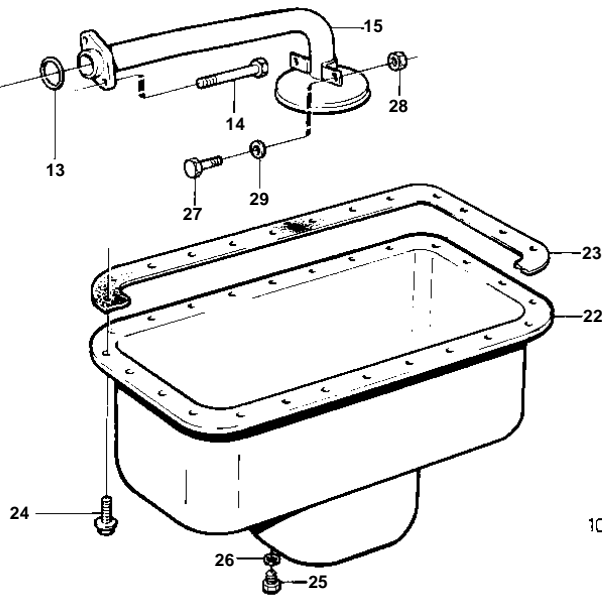

TD31ACE

10458

TD31ACE

REF	PART NO.	QTY	DESCRIPTION	SEE SEC.	NOTES
1	1544125	1	Oil pump		SN-2203115966
				02A-0400	
	860718	1	Oil pump		SN 2203115967-
				02A-0400	
2	948217	4	Flange screw		
3	1542255	1	Reducing valve		
4	471115	1	· Reducing valve		
5	1542257	1	· Spring		
6	948343	1	· Washer		
7	914506	1	· Lock ring		
8	469482	2	O-ring		
9	969189	2	Flange screw		
10	1542385	2	Sealing ring		
11	946173	2	Flange screw		
12	859055	1	Tube		
13	949657	1	O-ring		
14	965180	2	Flange screw		
15	858264	1	Suction pipe		
16	858148	1	Baffle plate		
17	942385	2	Disc spring		
18	944926	2	Flange screw		
19	858221	1	Tube		
20	838961	1	Oil dipstick		
21	949187	1	· O-ring		
22	838922	1	Oil pan		
23	860684	1	Gasket		
24	946440	26	Flange screw		
25	948187	1	Plug		
26	18818	1	Gasket		
27	945444	2	Flange screw		
28	948645	2	Lock nut		
29	960141	2	Washer		
30	960141	2	Washer		
31		X	OIL FILTER WITH INSTALLATION COMPONENTS	02A-0480	