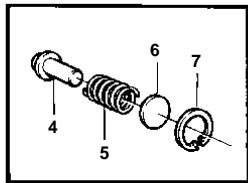

TD31ACE

10458

TD31ACE

REF	PART NO.	QTY	DESCRIPTION	SEE SEC.	NOTES
1	1544125	1	Oil pump		SN-2203115966
				02A-0400	
	860718	1	Oil pump		SN 2203115967-
				02A-0400	
2	948217	4	Flange screw		
3	1542255	1	Reducing valve		
4	471115	1	· Reducing valve		
5	1542257	1	· Spring		
6	948343	1	· Washer		
7	914506	1	· Lock ring		
8	469482	2	O-ring		
9	969189	2	Flange screw		
10	1542385	2	Sealing ring		
11	946173	2	Flange screw		
12	859055	1	Tube		
13	949657	1	O-ring		
14	965180	2	Flange screw		
15	858264	1	Suction pipe		
16	858148	1	Baffle plate		
17	942385	2	Disc spring		
18	944926	2	Flange screw		
19	858221	1	Tube		
20	838961	1	Oil dipstick		
21	949187	1	· O-ring		
22	838922	1	Oil pan		
23	860684	1	Gasket		
24	946440	26	Flange screw		
25	948187	1	Plug		
26	18818	1	Gasket		
27	945444	2	Flange screw		
28	948645	2	Lock nut		
29	960141	2	Washer		
30	960141	2	Washer		
31		X	OIL FILTER WITH INSTALLATION COMPONENTS	02A-0480	