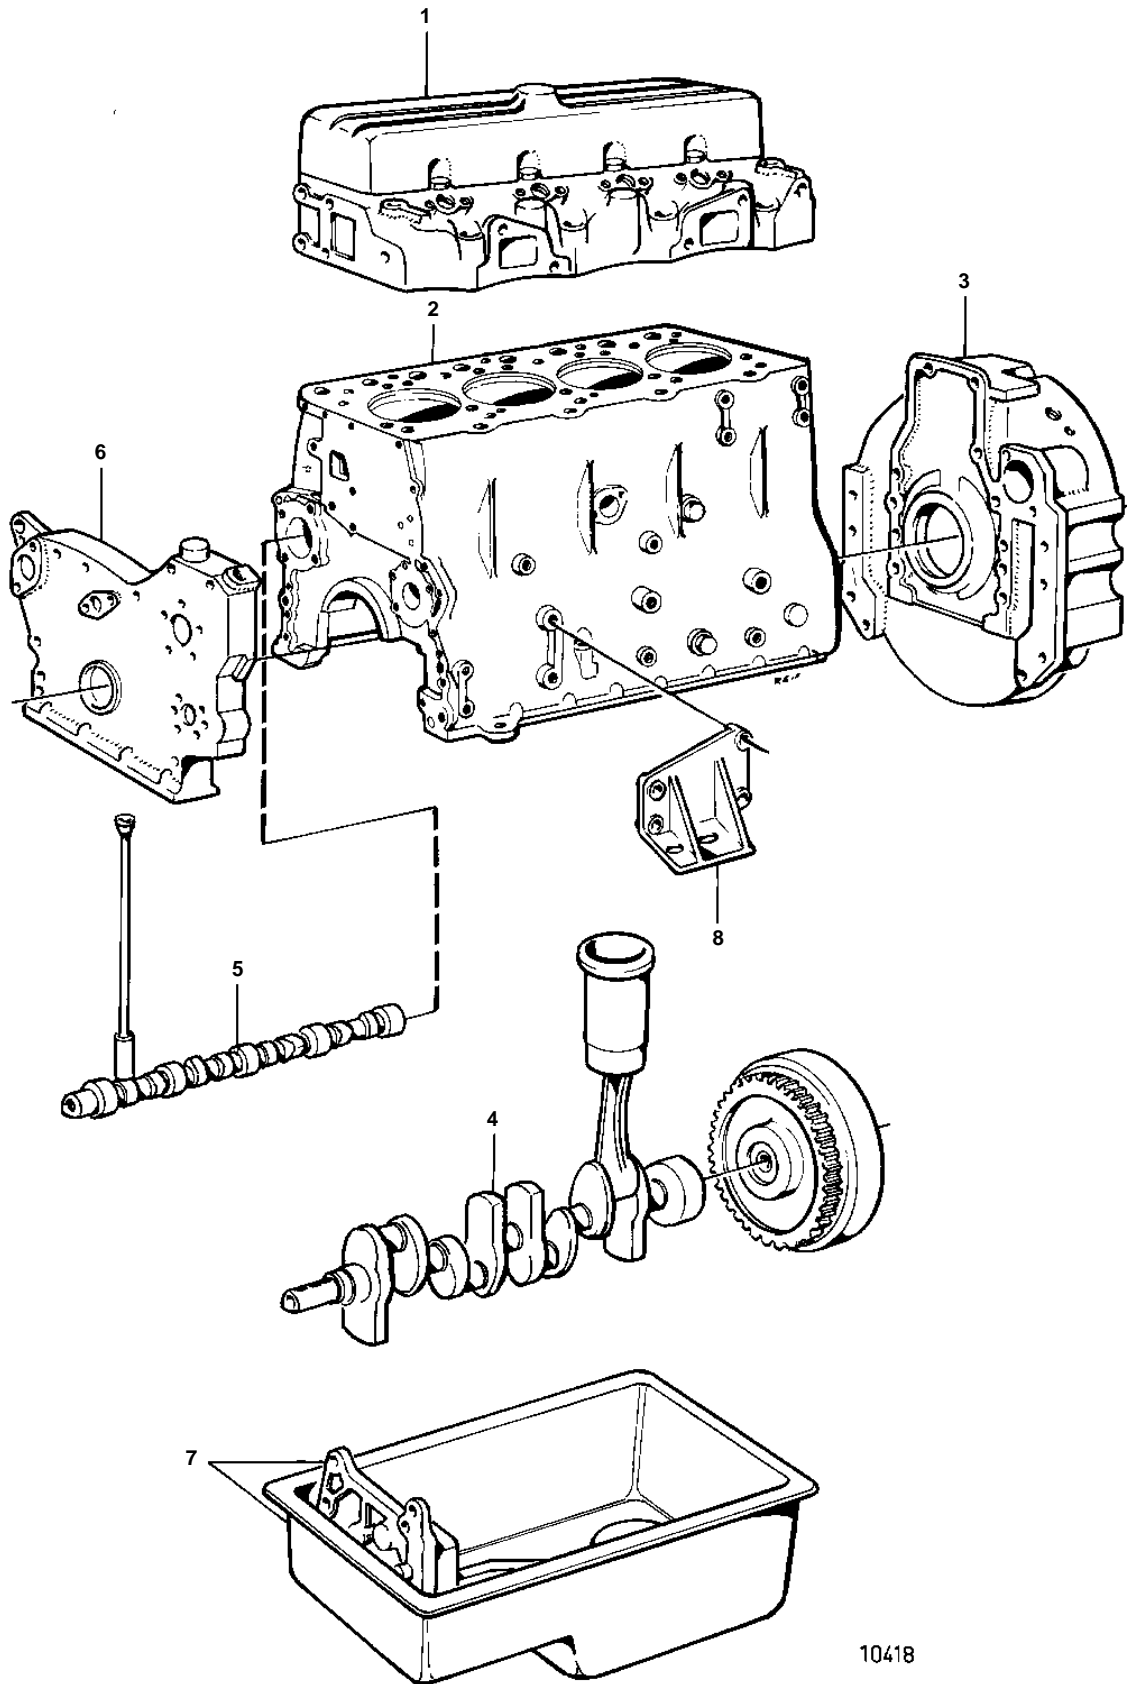

D45B PP,TD45B

10418

D45B PP,TD45B

REF	QTY	DESCRIPTION	SEE SEC.
1	1	CYLINDER HEAD	02A-0060
2	1	CYLINDER BLOCK	02A-0100
3	1	FLYWHEEL HOUSING	02A-0110
4	1	CRANKSHAFT AND RELATED PARTS	02A-0150
5	1	CAMSHAFT	02A-0190
6	1	TIMING GEAR COVER AND GEARS	02A-0230
7	1	LUBRICATING SYSTEM	02A-0300
8	1	ENGINE MOUNTS	02A-0550