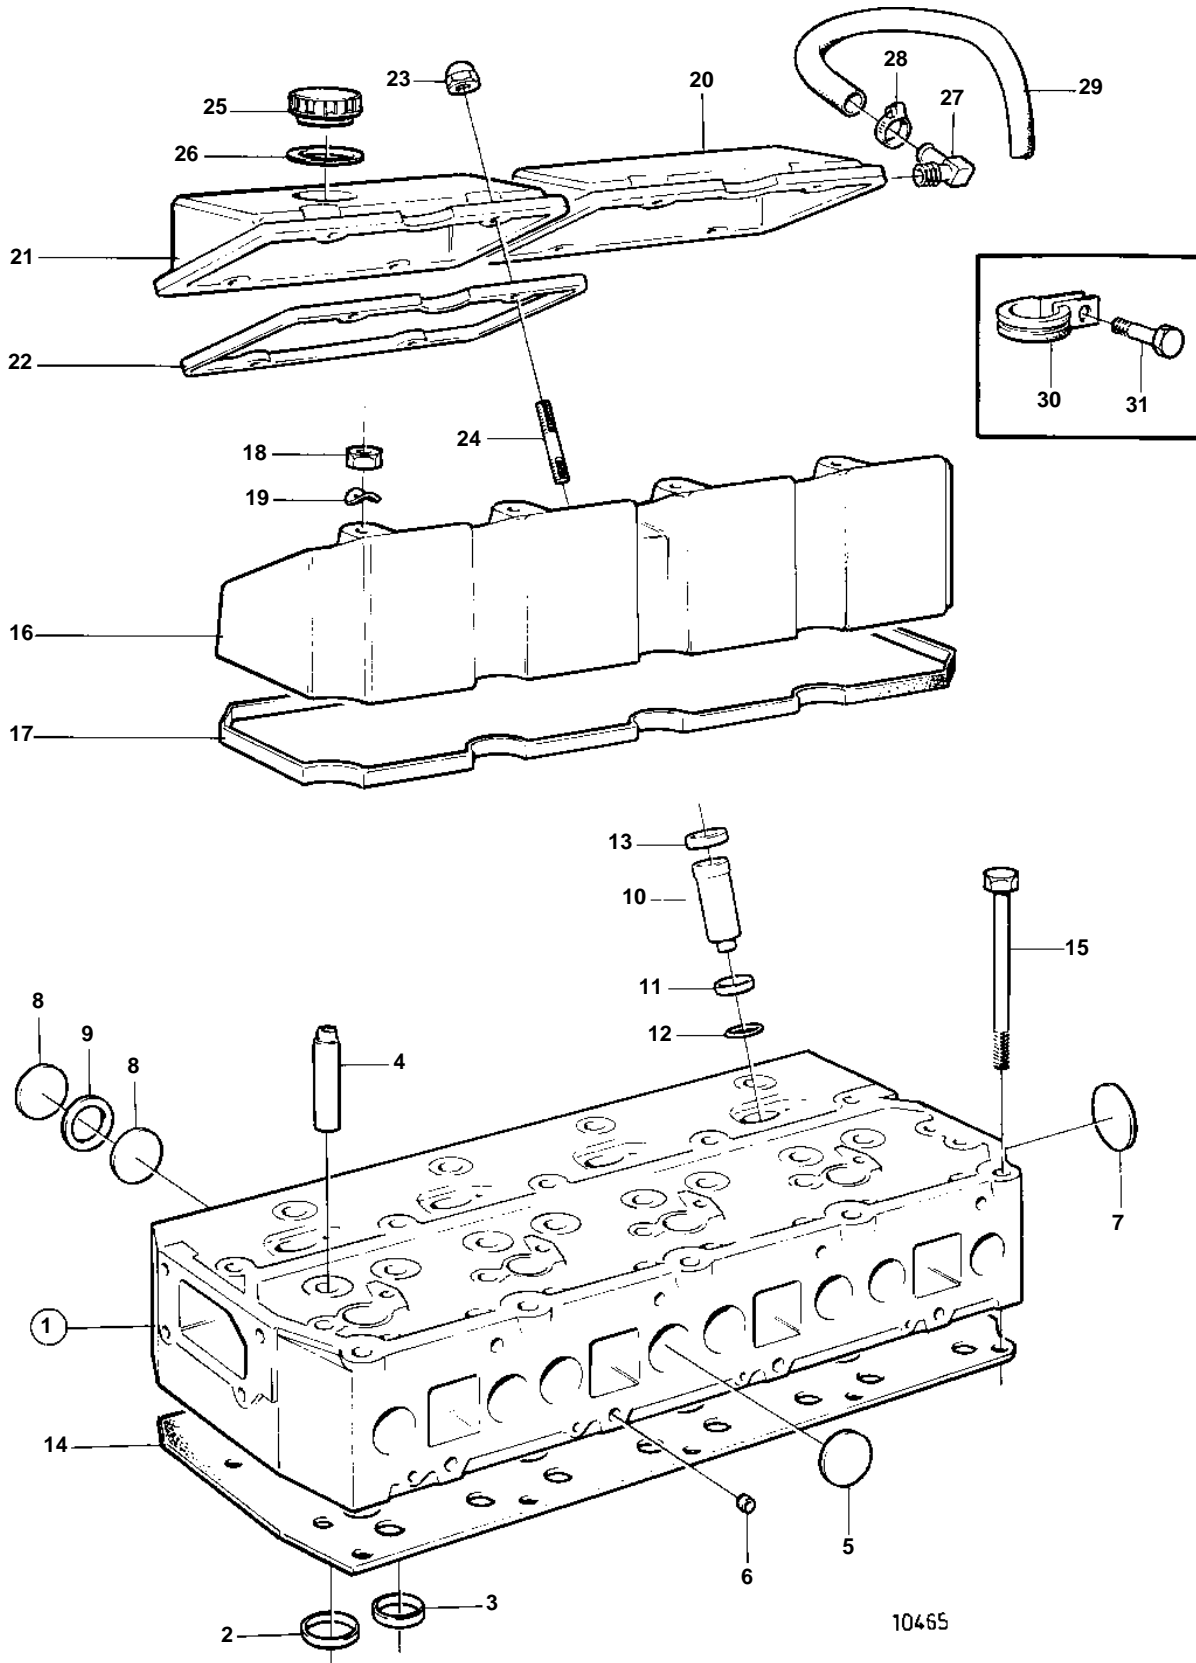

TD31ACE

**CYLINDER HEAD**

**02A**

TD31ACE

REF	PART NO.	QTY	DESCRIPTION	NOTES
1	838813	1	Cylinder head	
2	858328	4	· Valve seat	STD D
3	858331	4	· Valve seat	STD D
4	419653	8	· Valve guide	
5	477026	13	· Expansion plug	(192426)
6	967853	8	· Cap plug	
7	968955	1	· Expansion plug	(941256)
8	967948	8	· Expansion plug	
9	949329	4	· Gasket	
10	838609	4	· Spray sleeve	
11	838896	4	· Sealing ring	
12	838821	8	· O-ring	
13	838619	4	· Steel ring	
14	858993	1	Gasket	
15	838775	19	Screw	
16	838648	1	Valve cover	
17	838652	1	Gasket	
18	968862	4	Nut	(945408)
19	941907	4	Spring washer	
20	858860	1	Valve cover	
21	838651	1	Valve cover	
22	838654	2	Gasket	
23	968458	8	Nut	
24	953034	8	Stud	
25	1378985	1	Oil filler cap	EARLY PROD
	3547599	1	Oil filler cap	LATER PROD
26	940096	1	Gasket	FOR 1378985
27	961603	1	Elbow nipple	
28	943471	1	Hose clamp	
29	941522	1	Hose	L=800 MM
30	945081	1	Clamp	
31	947107	1	Flange screw	