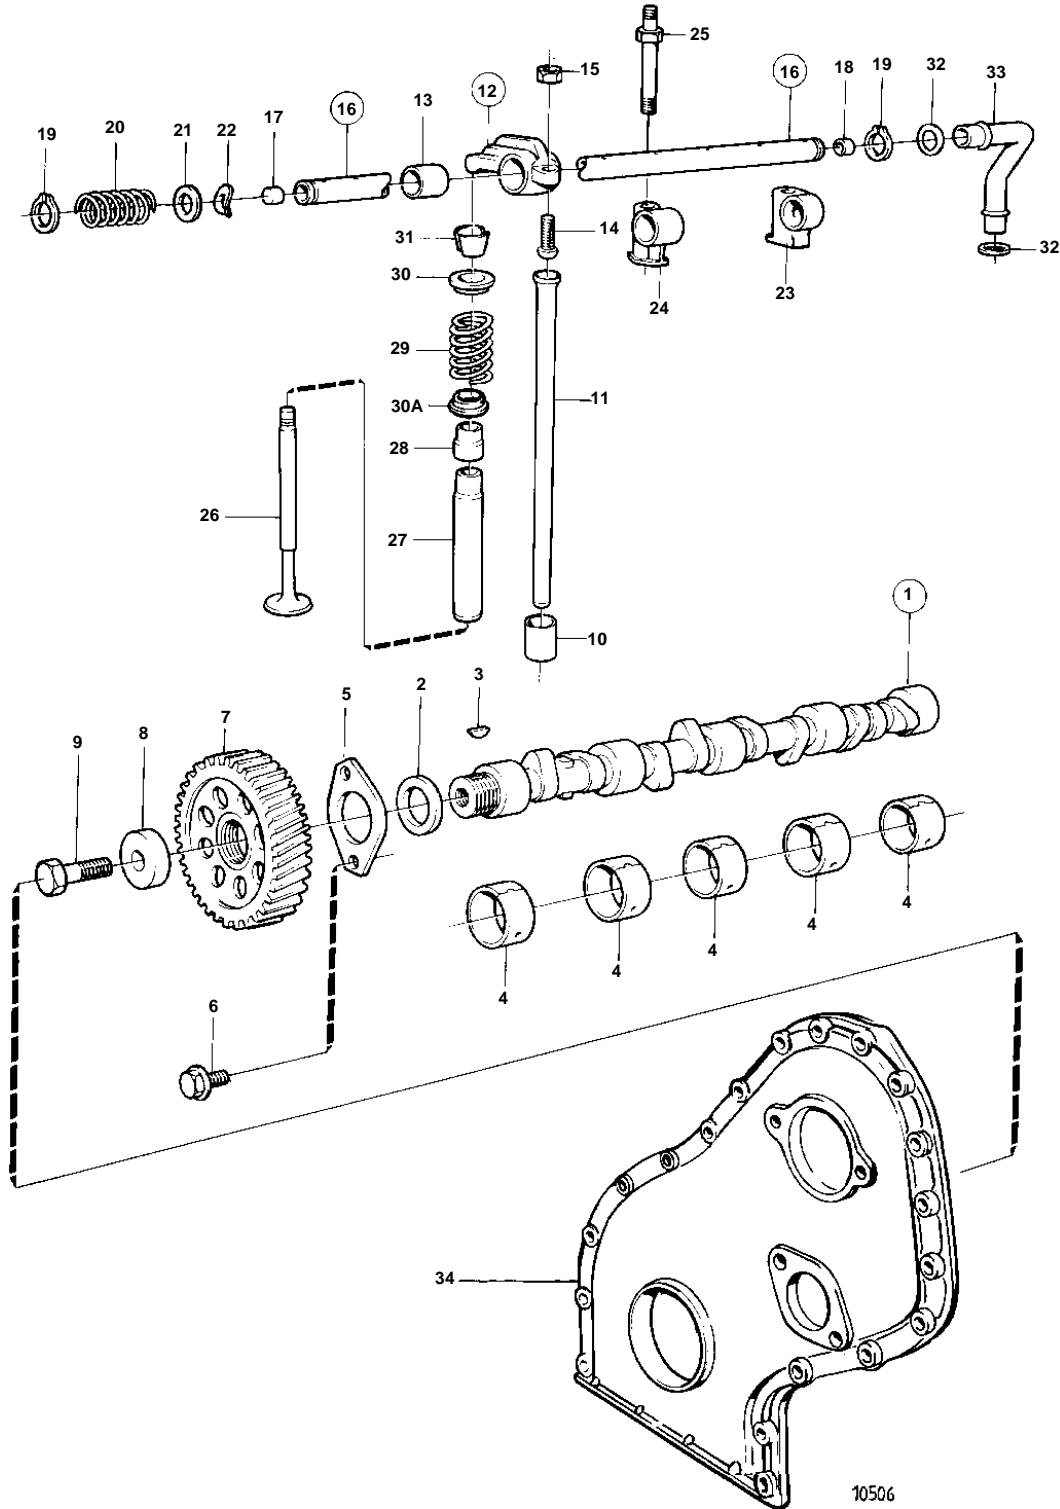

TD31ACE

TD31ACE

REF	PART NO.	QTY	DESCRIPTION	SEE SEC.	NOTES
1	838630	1	Camshaft		
2	1542221	1	· Spacer washer		
3	910116	1	· Key		
4	1542067	5	Bushing	02A-0080	
5	838992	1	Thrust washer		
6	946440	2	Flange screw		
7	1542034	1	Gear	02A-0210	
8	1542223	1	Washer	02A-0210	
9	965193	1	Screw		
10	1542208	8	Tappet		
11	838636	8	Push rod		
12	418301	4	Rocker arm		NO 1, 3, 5, 7
	418298	4	Rocker arm		NO 2, 4, 6, 8
13	418297	8	· Bushing		
14	418286	8	· Ball stud		
15	921781	8	· Nut		
16	838641	1	Rocker arm shaft		
17	955083	1	· Cap plug		
18	840444	1	· Sleeve		
19	914456	2	Lock ring		
20	411139	3	Spring		
21	400722	2	Washer		
22	840686	2	Washer		
23	838726	1	Bearing bracket		
24	838647	3	Bearing bracket		
25	838732	4	Stud		
26	838637	4	Inlet valve		
	1545547	4	Exhaust valve		
27	419646	8	Valve guide	02A-0040	
28	859171	4	Valve stem seal		INLOPP/INLET
29	1545198	8	Valve spring		
30	838639	8	Spring washer		
30A	1332137	8	Valve spring washer		
31	465284	16	Lock		
32	860686	1	Intermediate pipe		
33	969198	2	· O-ring		
34			· TIMING GEAR COVER AND GEARS	02A-0210	