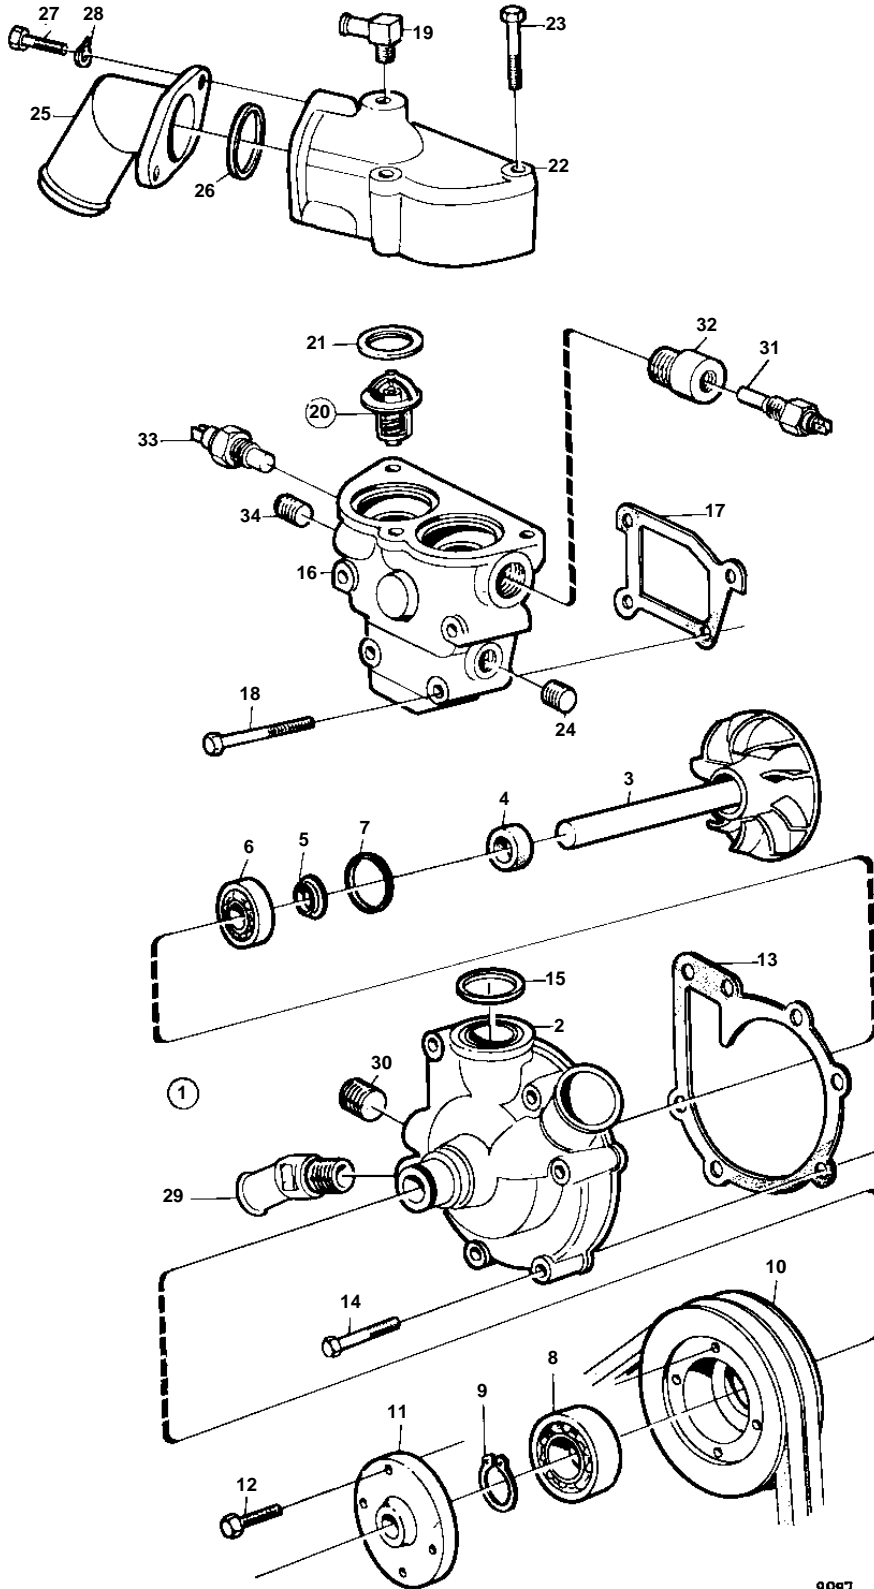

TD31ACE

**TD31ACE**

REF	PART NO.	QTY	DESCRIPTION	SEE SEC.	NOTES
1	838938	1	Water pump		
2		1	· HOUSING		
3		1	· SHAFT	IK	
4	421306	1	· Wear ring	IK	
5	70913	1	· Deflector	IK	
6	1660609	1	· Ball bearing	IK	
7	1545283	1	· Sealing ring	IK	
8	181538	1	· Ball bearing	IK	
9	914462	1	· Lock ring	IK	
10	1542235	1	· Pulley		
11	1542236	1	· Hub		
12	946173	4	· Flange screw		
13	859027	1	Gasket		(1542229)
14	947760	4	Flange screw		L=40 MM
	965181	2	Screw		L=70 MM
15	1542198	1	Sealing ring		
16	1542186	1	Thermostat housing		
17	1542187	1	Gasket		
18	965180	2	Flange screw		L=80 MM
	965184	2	Screw		L=100 MM
19	180283	1	Elbow union		
20	875789	1	Thermostat kit		76%Z9
	875787	1	Thermostat kit		76%Z9
21	416033	2	· Sealing ring		
22	465122	1	Cover		
23	965188	3	Screw		
24	968145	1	Plug		(952076)
25	844853	1	Tube	02B-0140	
26	925091	1	O-ring		
27	940115	2	Screw		
28	942336	2	Spring washer		
29	1542516	1	Nipple		
30	952077	1	Plug		
31	827150	1	Temperature sensor		SEE GROUP 3
32	843586	1	Nipple		
33	822858	1	Thermo monitor		SEE GROUP 3
34	952077	1	Plug		
	875735	1	Repair kit		SEE GROUP 10A