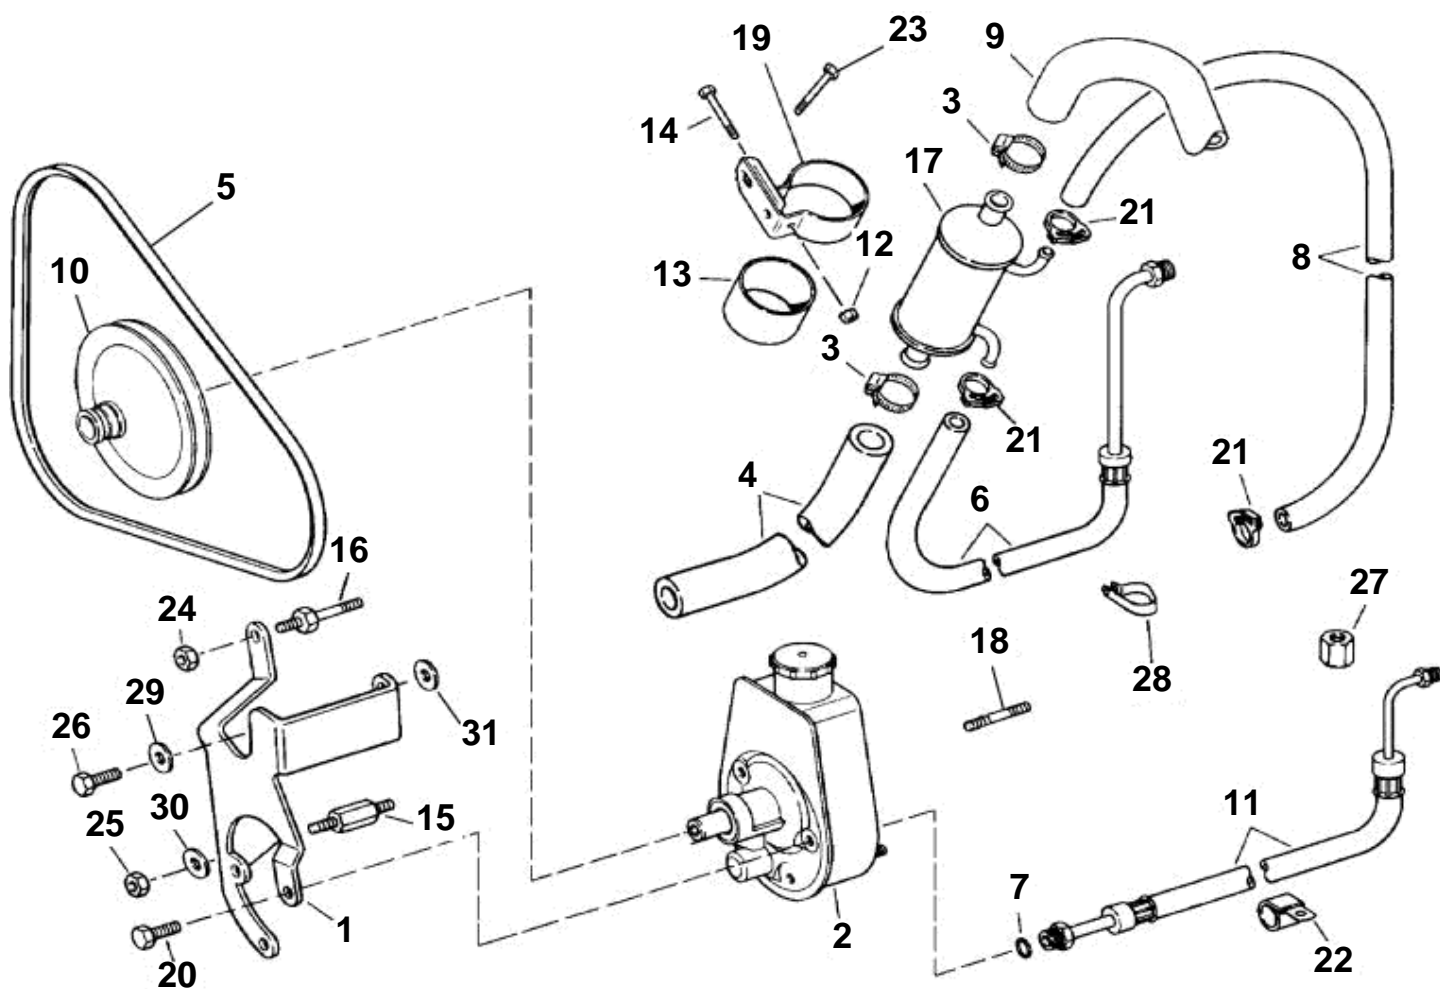

POWER STEERING PUMP, SX / DP-S

POWER STEERING PUMP, SX / DP-S

REF	PART NO.	QTY	DESCRIPTION	NOTES
1	3853463	1	Bracket, Power steering	
2	3850491	1	Power steering pump	
3	3852602	2	Clamp, Hose, oil cooler, power steering	
4	3854848	1	Hose, Cooler to cooler	
5	3853368	1	V-belt, Power steering pump	
6	3854168	1	Hose, Cylinder to oil cooler	
7	3852497	1	O-ring, Pressure hose to steering pump	
8	3853632	1	Hose, Oil cooler to steering pump, return	
9	3854853	1	Hose, Vapor separator to oil cooler	
10	3853804	1	Pulley, P/S pump	
11	3853967	1	Hose, Steering pump to pressure valve	
12	3852079	1	Nut, Clamp, oil cooler	
13	3853236	1	Spacer, Oil cooler, power steering	
14	3852126	1	Screw, Clamp, oil cooler	
15	3852612	1	Stud, P/S bracket to engine	
16	3852507	1	Stud, Bracket to water pump	Port
17	3851921	1	Oil cooler	
18	872103	2	Pivot pin, Power steering pump	
19	3852218	1	Clamp, Oil cooler and bracket assy	
20	3853405	3	Screw, Steering pump bracket	
21	3852196	2	Clamp, Hose	Part of engine gasket kit
22	3852490	1	Clamp, Hoses to front mount	Port
23	3853266	1	Screw, Cooler to adapter	
24	3853403	1	Nut, Stud, power steering pump bracket	
25	3853404	1	Lock nut, P/S pump bracket to engine block	
26	3853266	1	Screw, Pump bracket to cylinder head	
27	3853315	1	Fitting, P/S hoses	
28	3852837	1	Clamp, P/S hoses to head	Port, rear
29	3852116	1	Washer, Bracket to steering pump, front	
30	3852116	1	Washer, Stud, P/S bracket to engine	
31	3852116	1	Washer, Spacer, P/S pump bracket to cyl head	Rear