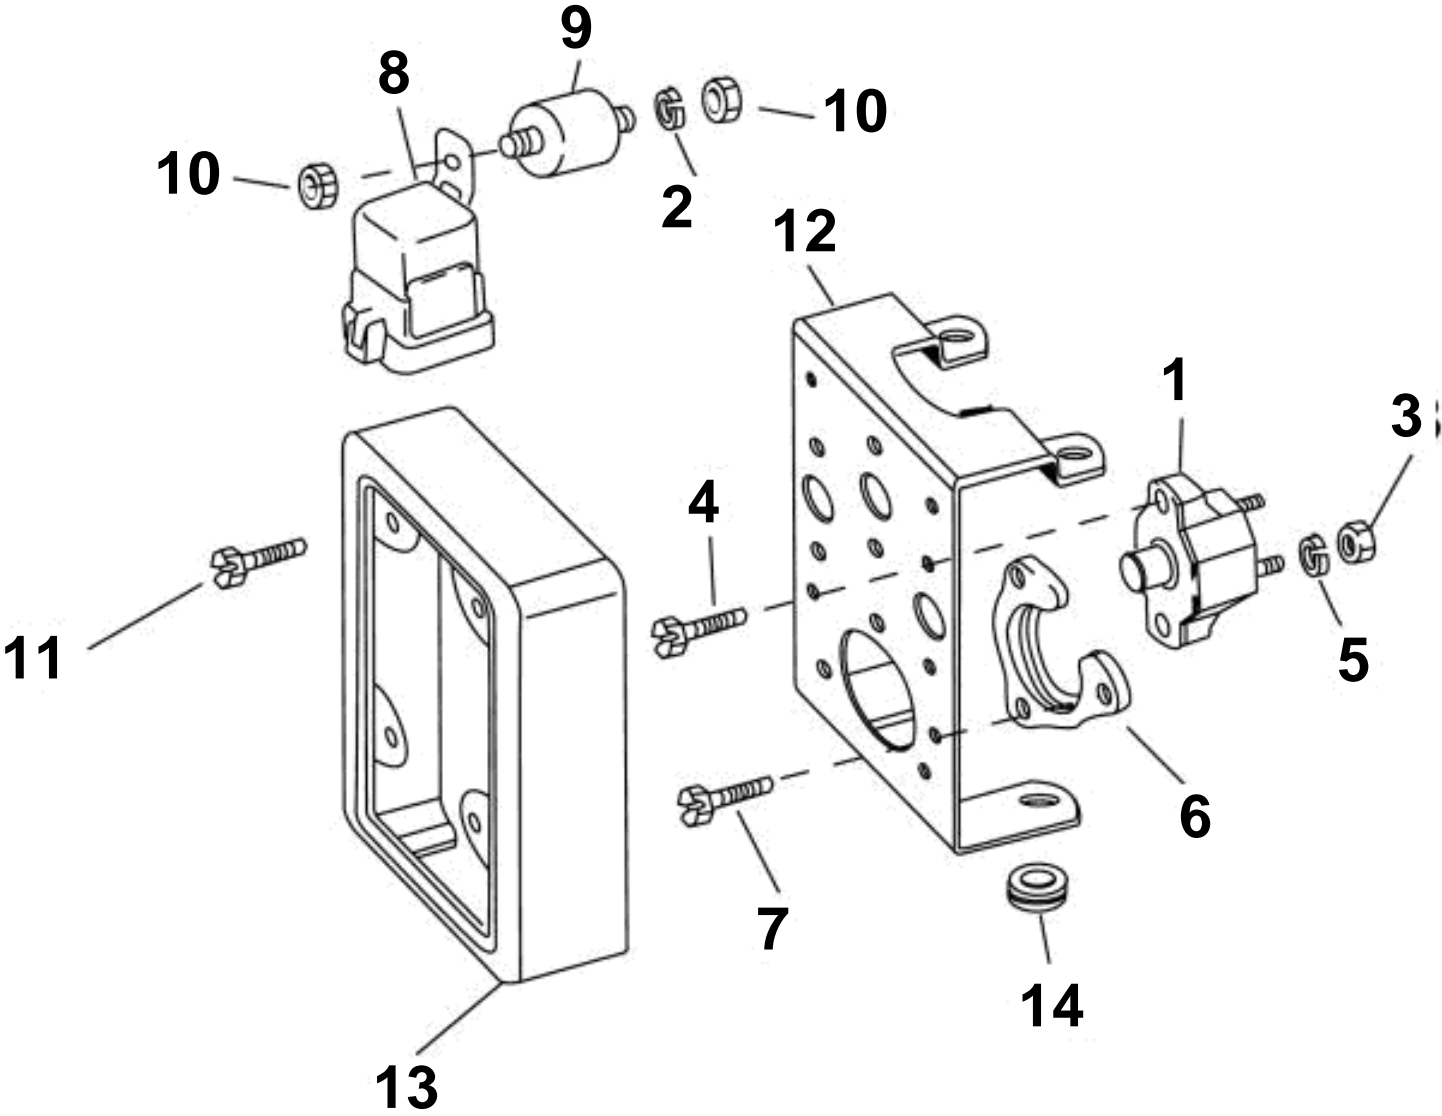

ENGINE WIRE HARNESS BRACKET

ENGINE WIRE HARNESS BRACKET

REF	PART NO.	QTY	DESCRIPTION	NOTES
1	3854162	1	Breaker, 12.5 amp	ECM; Gi
	3854163	1	Breaker, 20 amp	Fuel pumps; Gi
	3854164	2	Fuse, 50 amp	Main pump; trim pump
	3854238	1	Fuse, 6 amp	Fuel pumps; GL/GS
2	3852182	1	Lock washer, Nut to circuit breaker bracket	Isolator
3	3852064	6	Nut, Circuit breaker terminals	
4	3853620	6	Screw, Circuit breaker to bracket	
5	3852001	6	Lock washer, Circuit breaker terminals	
6	3852825	1	Retainer, Engine cable	
7	3852208	3	Screw, Retainer, engine cable end to bracket	
8	3854138	1	Relay, Starter motor	
9	3850234	1	Isolation, Relay mounting	
10	3852118	2	Nut, Relay to isolator	
11	3855938	4	Screw, Circuit breaker cover to bracket	
12	3856186	1	Bracket, Circuit breaker & engine cable	
13	3856764	1	Cover, Circuit breaker bracket	
14	941263	2	Grommet, Circuit breaker bracket	